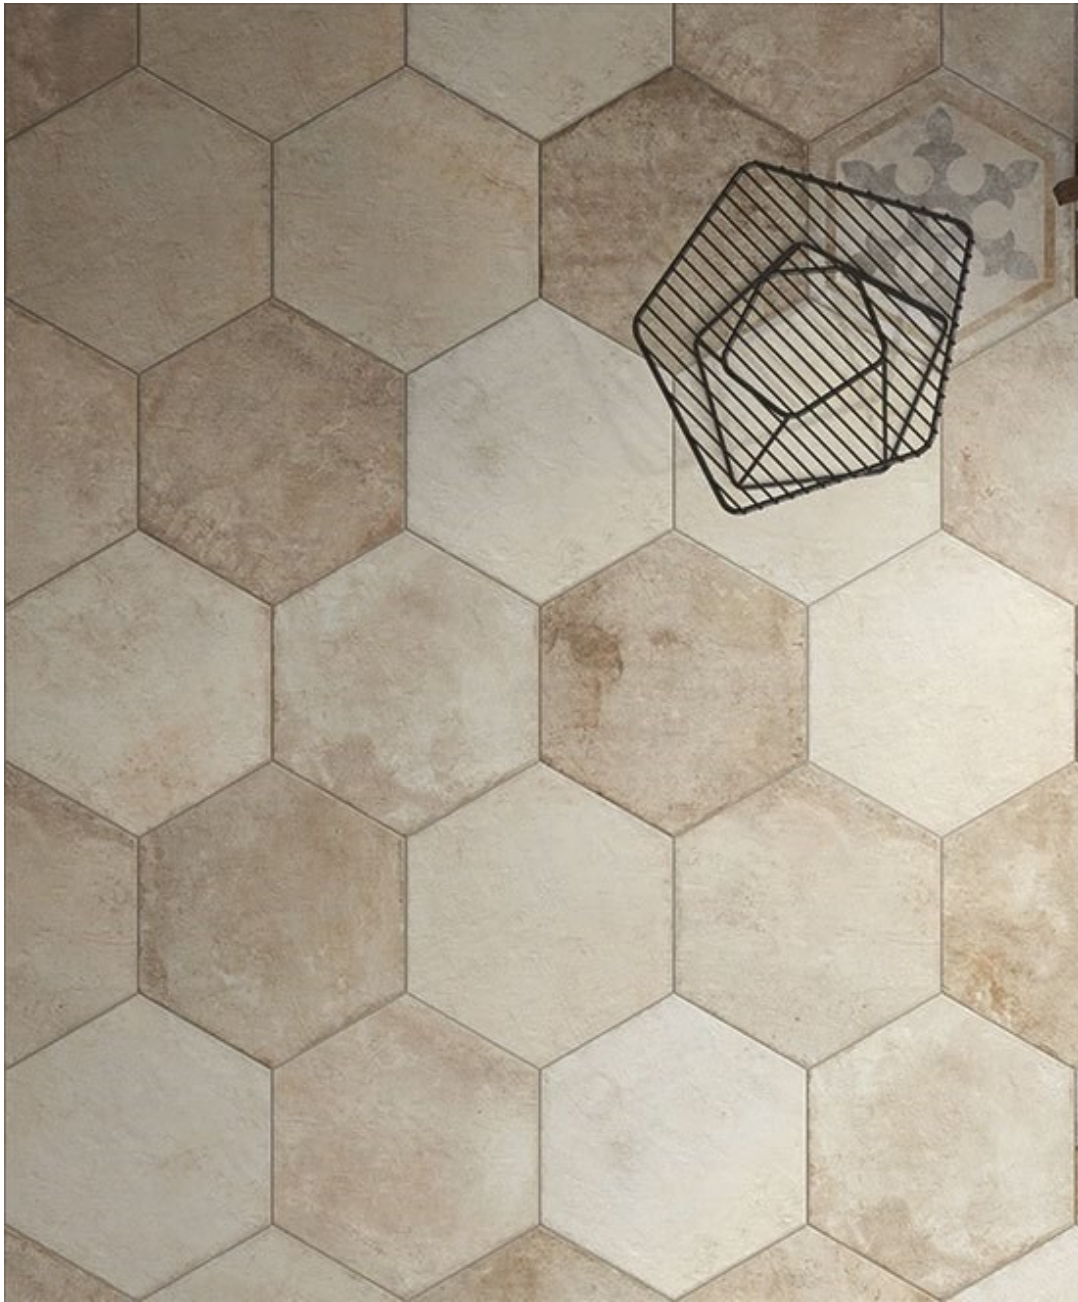

outland hex series

NC227157
345x400mm
Made in Italy

NB: colours are depicted as accurately as printing process allows. **All quotes, samples, enquiries and sales are made subject to our standard conditions published in detail at www.tilemob.com.au/conditions. E.&O.E.**

www.tilemob.com.au

outland hex series

NC227156
345x400mm
HARRAN STAR
Made in Italy

NB: colours are depicted as accurately as printing process allows. **All quotes, samples, enquiries and sales are made subject to our standard conditions published in detail at www.tilemob.com.au/conditions. E.&O.E.**