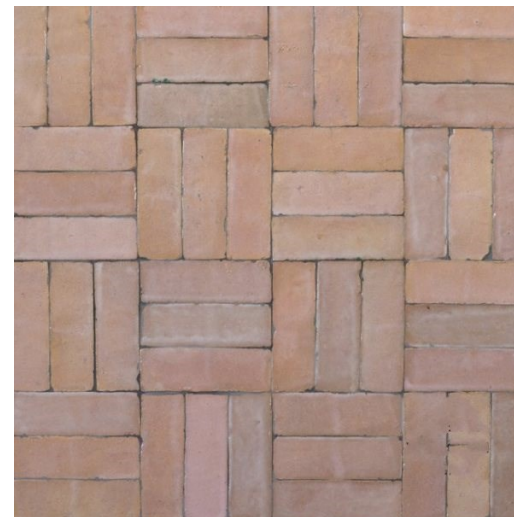

# bejmat sculpt handmade moroccan

45x145x20mm

NC232778

HUNTER-GREEN GLOSS

NC232776

PASTEL-PINK GLOSS

NC232777

OCEAN GLOSS