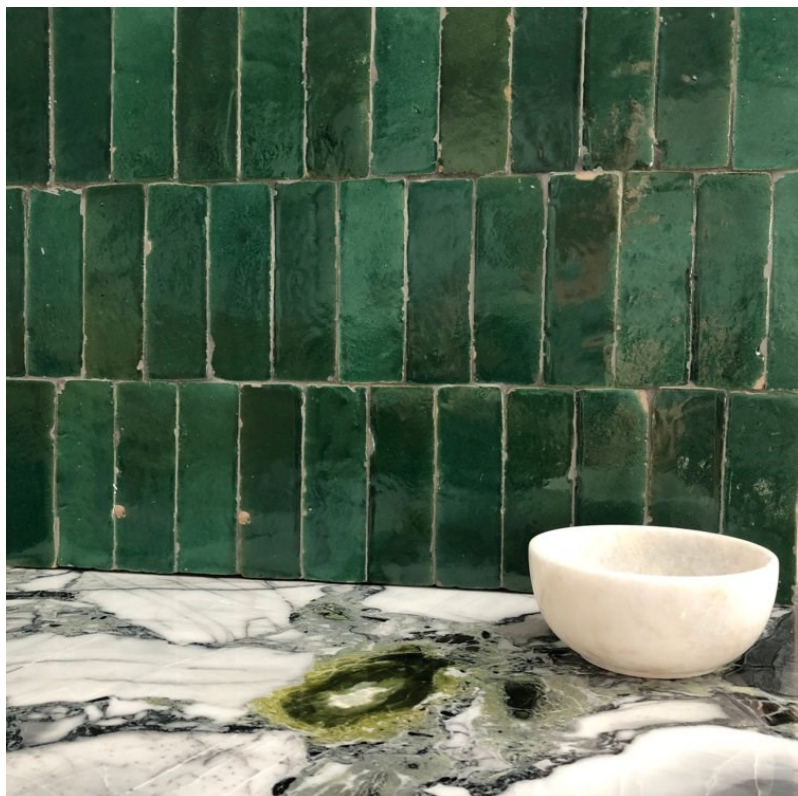

# bejmat sculpt handmade moroccan

45x145x20mm

NB: colours are depicted as accurately as printing process allows. All quotes, samples, enquiries and sales are made subject to our standard conditions published in detail at [www.tilemob.com.au/conditions](http://www.tilemob.com.au/conditions). E.&O.E.