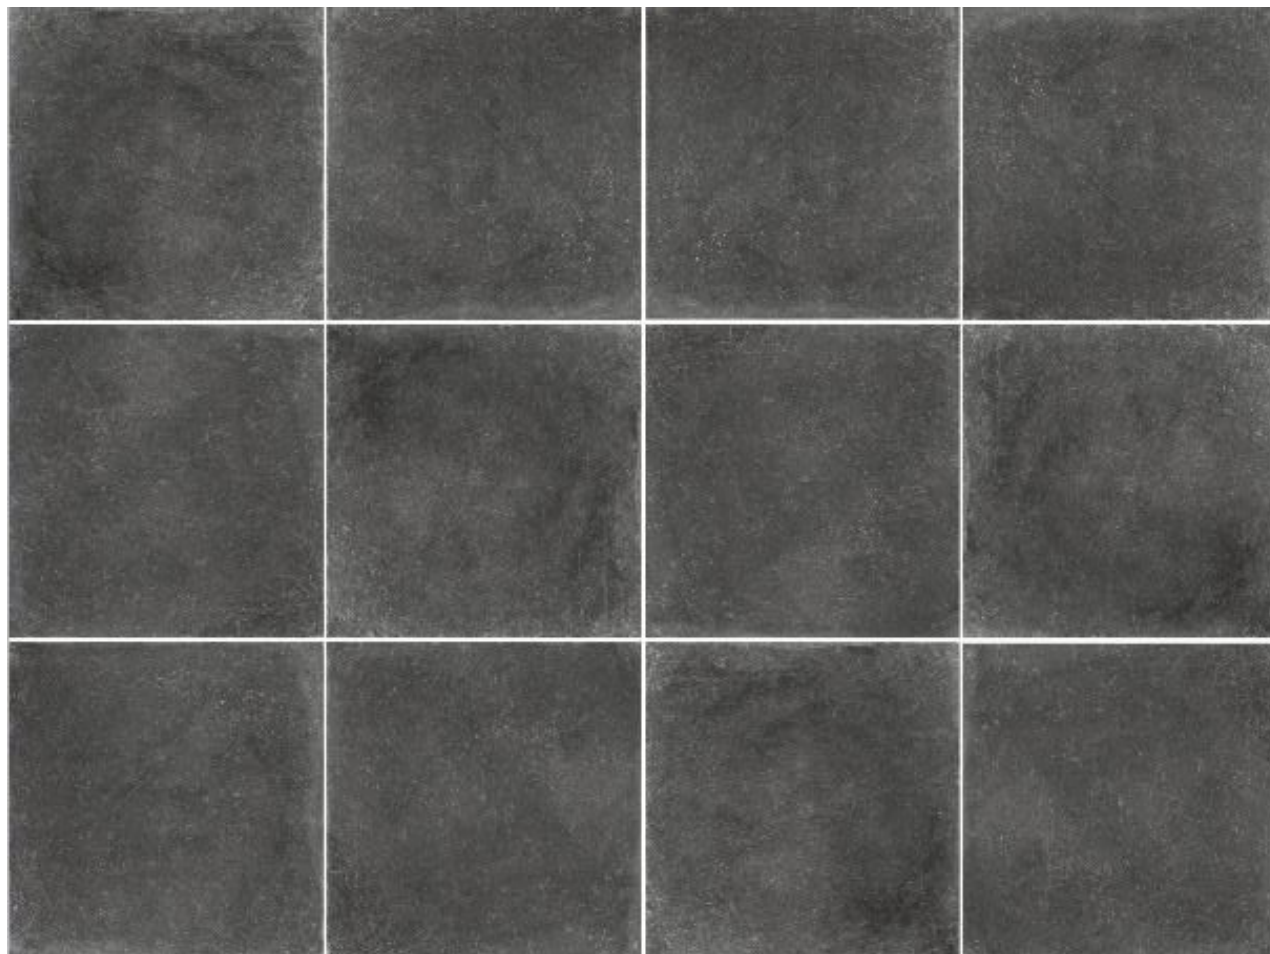

tranquil series

MONUMENT MATT
NC231080
500x500mm
Made in Spain

NB: colours are depicted as accurately as printing process allows. All quotes, samples, enquiries and sales are made subject to our standard conditions published in detail at www.tilemob.com.au/conditions. E.&O.E.