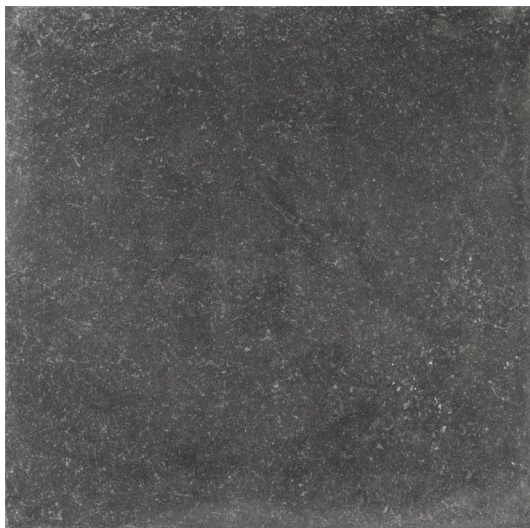

tranquil series

MONUMENT MATT
NC231080
500x500mm
Made in Spain

NB: colours are depicted as accurately as printing process allows. All quotes, samples, enquiries and sales are made subject to our standard conditions published in detail at www.tilemob.com.au/conditions. E.&O.E.