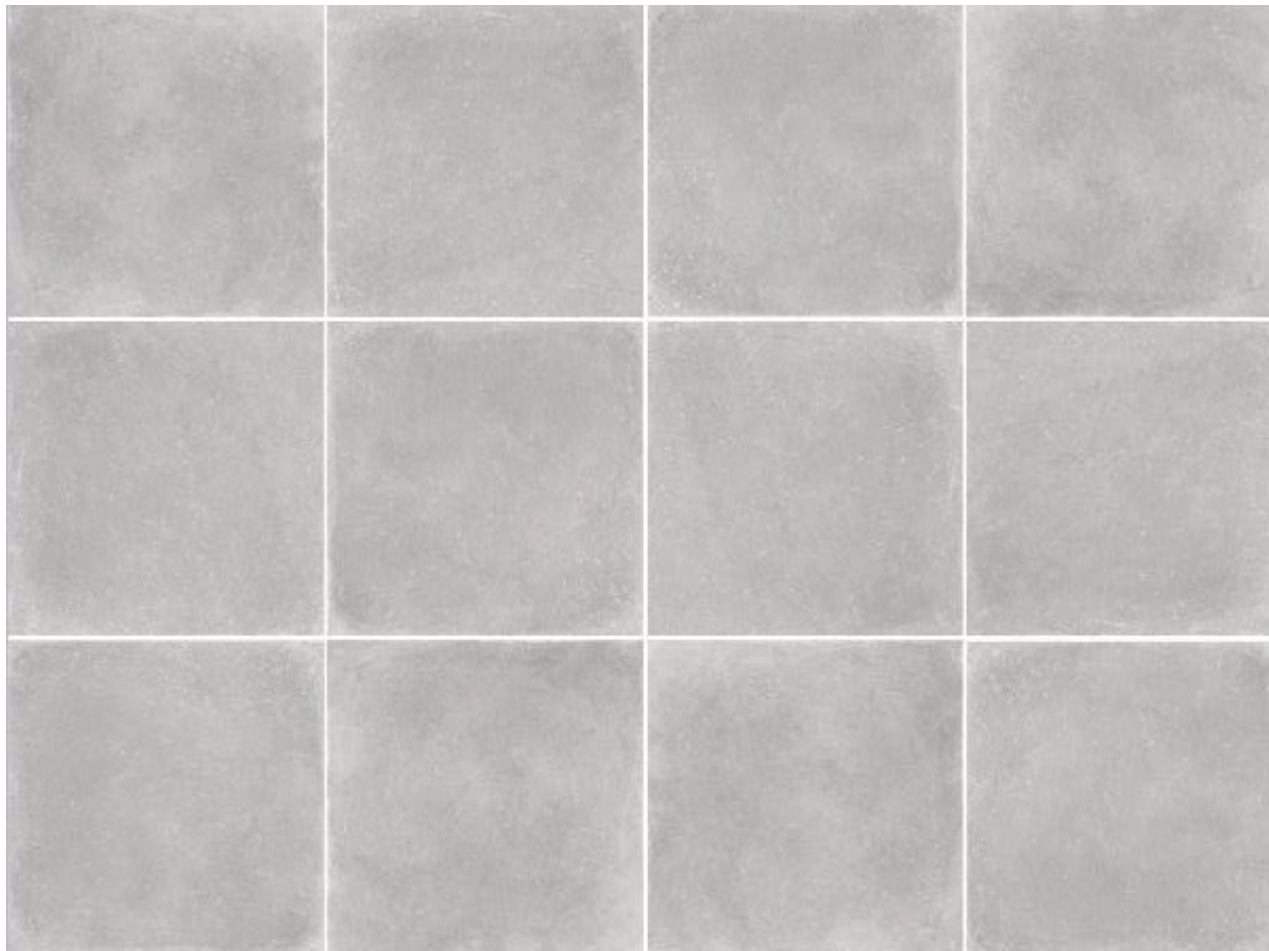

NB: colours are depicted as accurately as printing process allows. **All quotes, samples, enquiries and sales are made subject to our standard conditions published in detail at www.tilemob.com.au/conditions. E.&O.E.**

For further information, contact our commercial division on **PH (07) 3355 5055** or e-mail: sales@tilemob.com.au

The Tile Mob Pty Ltd ABN 95 069 987 524

► **tiles** ► **stone** ► **mosaics** ► **slate** ► **terracotta**

www.tilemob.com.au