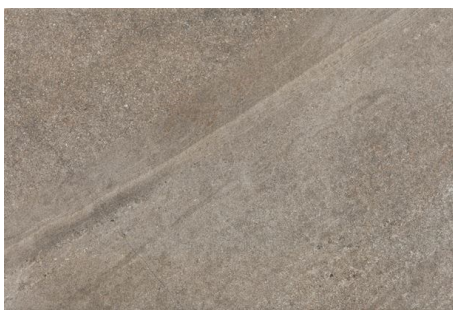

gris hampton stone

NB: colours are depicted as accurately as printing process allows. **All quotes, samples, enquiries and sales are made subject to our standard conditions published in detail at www.tilemob.com.au/conditions. E.&O.E.**

For further information, contact our commercial division on **PH (07) 3355 5055** or e-mail: sales@tilemob.com.au

The Tile Mob Pty Ltd ABN 95 069 987 524

► **tiles** ► **stone** ► **mosaics** ► **slate** ► **terracotta**

www.tilemob.com.au