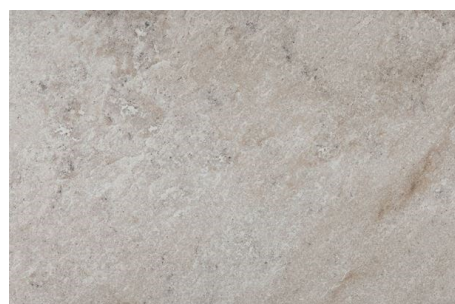

quartz hampton stone

NB: colours are depicted as accurately as printing process allows. **All quotes, samples, enquiries and sales are made subject to our standard conditions published in detail at www.tilemob.com.au/conditions. E.&O.E.**

For further information, contact our commercial division on PH (07) 3355 5055 or e-mail: sales@tilemob.com.au

The Tile Mob Pty Ltd ABN 95 069 987 524

► tiles ► stone ► mosaics ► slate ► terracotta

www.tilemob.com.au