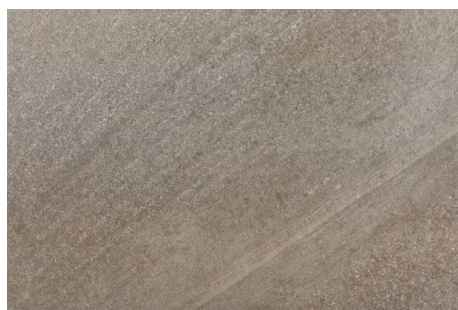

gris hampton stone

NB: colours are depicted as accurately as printing process allows. **All quotes, samples, enquiries and sales are made subject to our standard conditions published in detail at www.tilemob.com.au/conditions. E.&O.E.**

For further information, contact our commercial division on **PH (07) 3355 5055** or e-mail: sales@tilemob.com.au

The Tile Mob Pty Ltd ABN 95 069 987 524

► **tiles** ► **stone** ► **mosaics** ► **slate** ► **terracotta**

www.tilemob.com.au