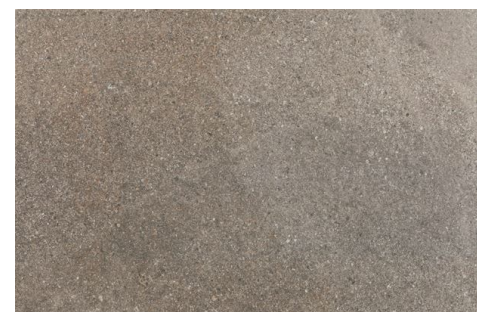

gris hampton stone

NB: colours are depicted as accurately as printing process allows. **All quotes, samples, enquiries and sales are made subject to our standard conditions published in detail at www.tilemob.com.au/conditions. E.&O.E.**

For further information, contact our commercial division on **PH (07) 3355 5055** or e-mail: sales@tilemob.com.au

The Tile Mob Pty Ltd ABN 95 069 987 524

► **tiles** ► **stone** ► **mosaics** ► **slate** ► **terracotta**

www.tilemob.com.au