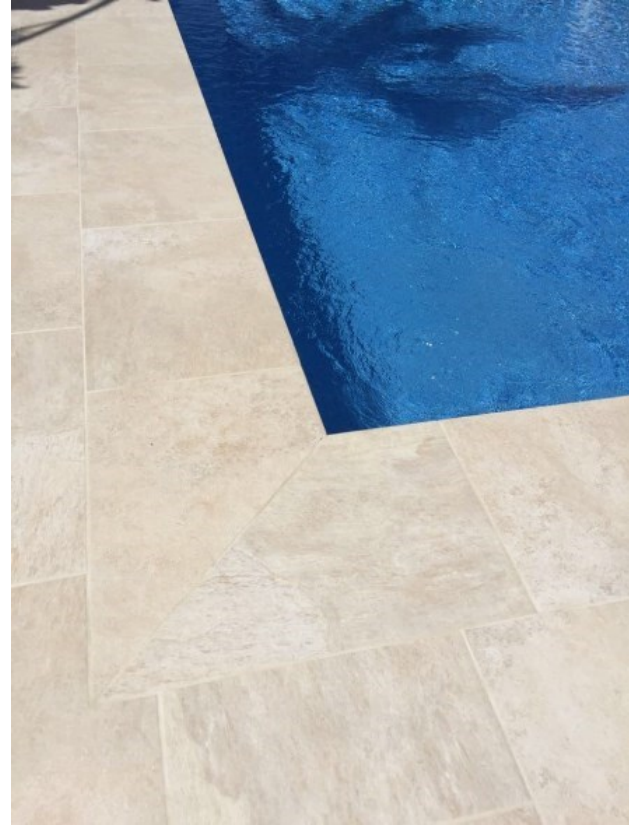

travertine sand grip hampton stone

NC230584

Rating: R11

Size: 400x600mm

pattern variations (see next page)

NB: colours are depicted as accurately as printing process allows. All quotes, samples, enquiries and sales are made subject to our standard conditions published in detail at www.tilemob.com.au/conditions. E.&O.E.

For further information, contact our commercial division on PH (07) 3355 5055 or e-mail: sales@tilemob.com.au

The Tile Mob Pty Ltd ABN 95 069 987 524

► tiles ► stone ► mosaics ► slate ► terracotta

www.tilemob.com.au