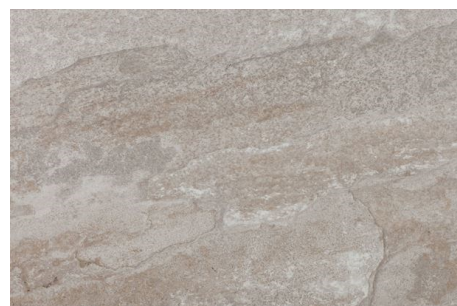

quartz hampton stone

NB: colours are depicted as accurately as printing process allows. **All quotes, samples, enquiries and sales are made subject to our standard conditions published in detail at www.tilemob.com.au/conditions. E.&O.E.**

For further information, contact our commercial division on PH (07) 3355 5055 or e-mail: sales@tilemob.com.au

The Tile Mob Pty Ltd ABN 95 069 987 524

► tiles ► stone ► mosaics ► slate ► terracotta

www.tilemob.com.au