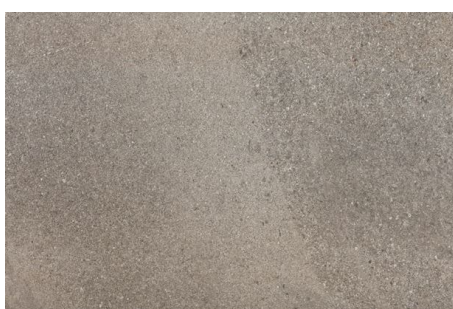

gris hampton stone

NB: colours are depicted as accurately as printing process allows. **All quotes, samples, enquiries and sales are made subject to our standard conditions published in detail at www.tilemob.com.au/conditions. E.&O.E.**

For further information, contact our commercial division on **PH (07) 3355 5055** or e-mail: sales@tilemob.com.au

The Tile Mob Pty Ltd ABN 95 069 987 524

► **tiles** ► **stone** ► **mosaics** ► **slate** ► **terracotta**

www.tilemob.com.au