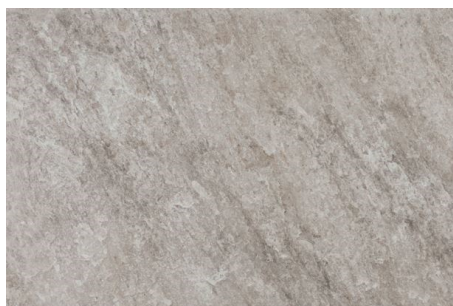

quartz hampton stone

NB: colours are depicted as accurately as printing process allows. **All quotes, samples, enquiries and sales are made subject to our standard conditions published in detail at www.tilemob.com.au/conditions. E.&O.E.**

For further information, contact our commercial division on PH (07) 3355 5055 or e-mail: sales@tilemob.com.au

The Tile Mob Pty Ltd ABN 95 069 987 524

► tiles ► stone ► mosaics ► slate ► terracotta

www.tilemob.com.au