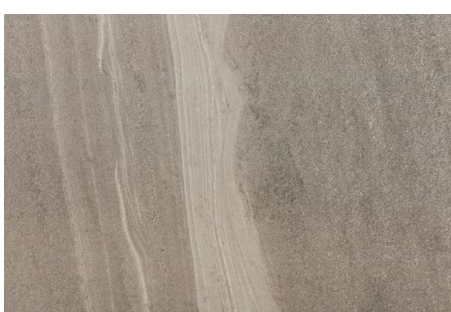

gris hampton stone

NB: colours are depicted as accurately as printing process allows. **All quotes, samples, enquiries and sales are made subject to our standard conditions published in detail at www.tilemob.com.au/conditions. E.&O.E.**

For further information, contact our commercial division on **PH (07) 3355 5055** or e-mail: sales@tilemob.com.au

The Tile Mob Pty Ltd ABN 95 069 987 524

► **tiles** ► **stone** ► **mosaics** ► **slate** ► **terracotta**

www.tilemob.com.au