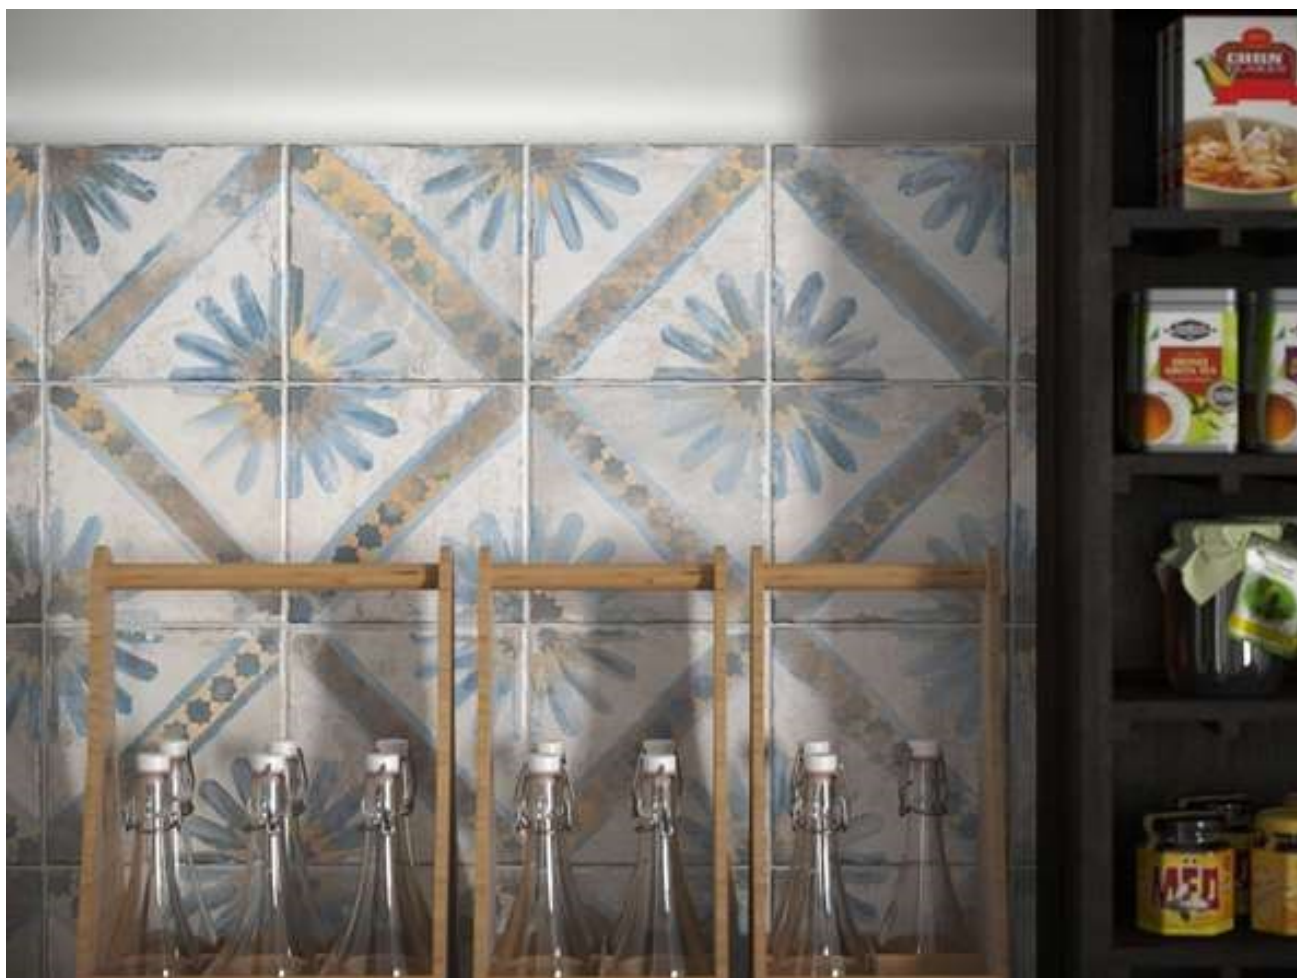

blue mix matt midelt

encaustic-style matt glazed ceramic

The
TILE MOB
The Ultimate Tile Source

NC230579

size:450x450mmm

precut to 225x225mm

floor and wall

made in Spain