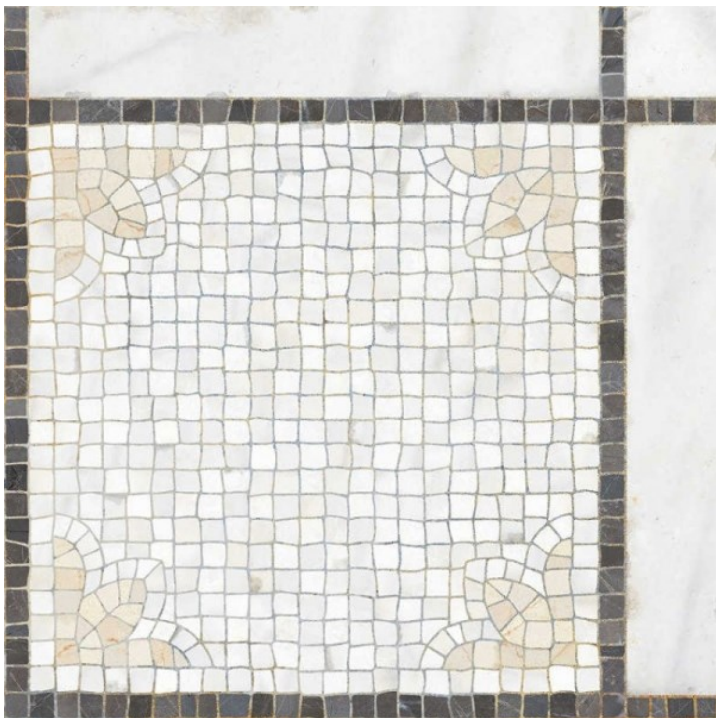

# classic matt tesserae

NC230580

Size: 452x452mm

10 Pattern variations

Made in Spain

NB: colours are depicted as accurately as printing process allows. All quotes, samples, enquiries and sales are made subject to our standard conditions published in detail at [www.tilemob.com.au/conditions](http://www.tilemob.com.au/conditions). E.&O.E.