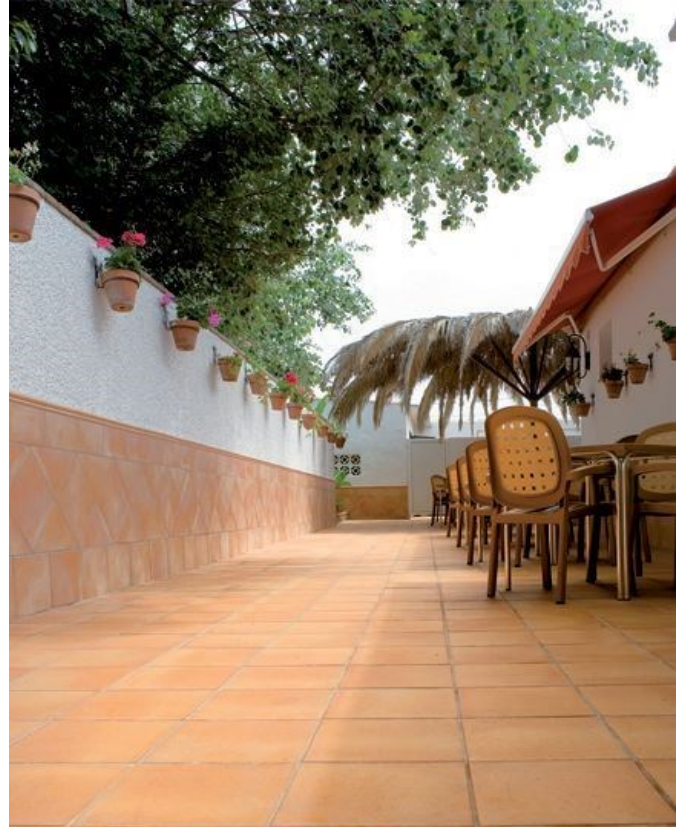

► tiles ► stone ► mosaics ► slate ► terracotta

mantilla terracotta

Mantilla Flame
NC229858
300x300x17mm
Made in Spain

NB: colours are depicted as accurately as printing process allows. **All quotes, samples, enquiries and sales are made subject to our standard conditions published in detail at www.tilemob.com.au/conditions. E.&O.E.**
For further information, contact our commercial division on **PH (07) 3355 5055** or e-mail: sales@tilemob.com.au
The Tile Mob Pty Ltd ABN 95 069 987 524