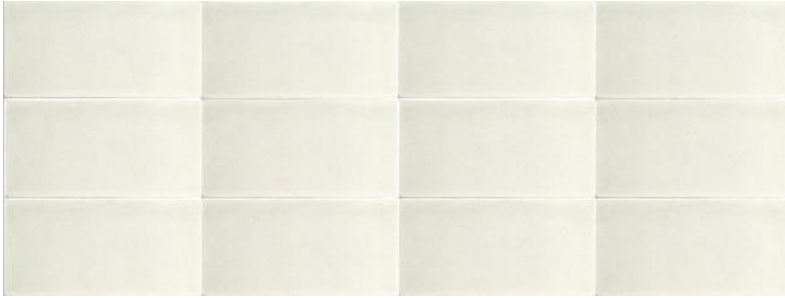

transit subway tile (75x150mm) collection