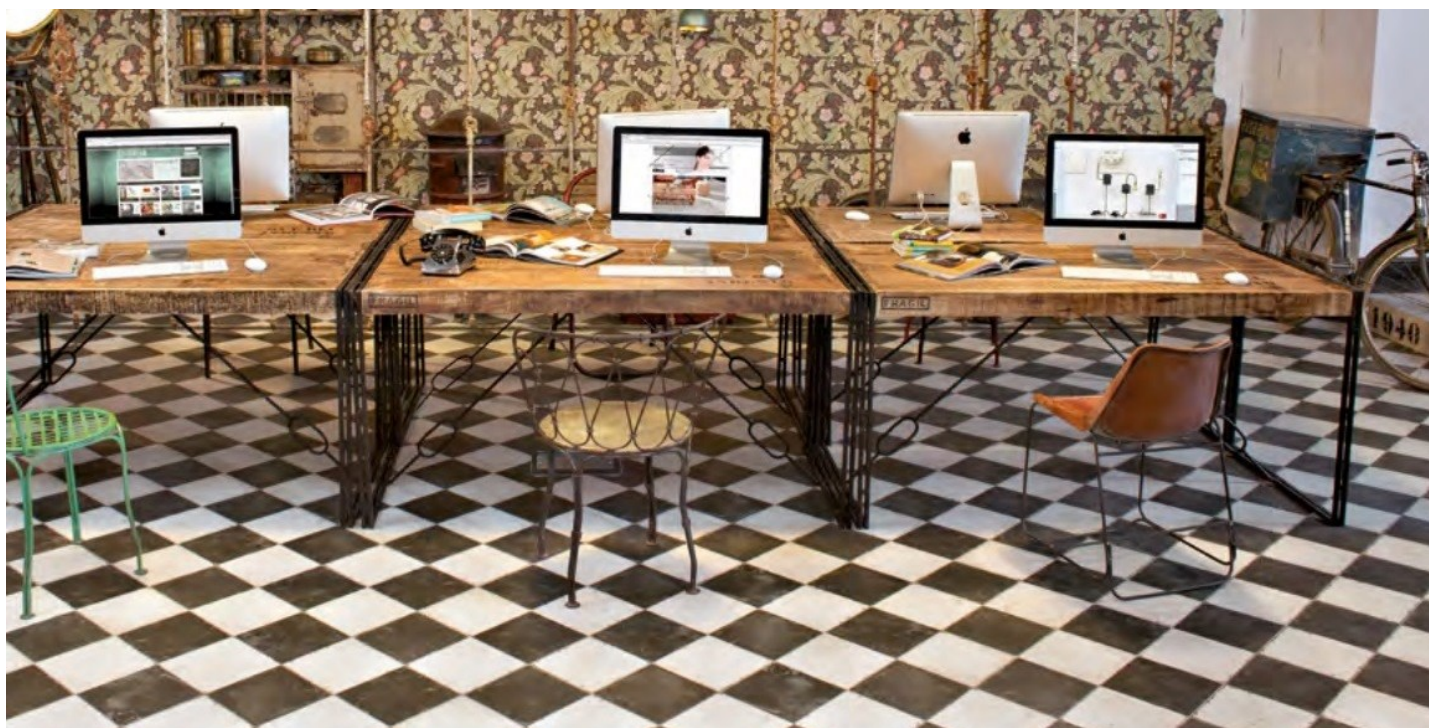

black & white draughts

The
TILE MOB
The Ultimate Tile Source

NC228604
Size:
450x450mmm
Precut to
225x225mm

NB: colours are depicted as accurately as printing process allows. **All quotes, samples, enquiries and sales are made subject to our standard conditions published in detail at www.tilemob.com.au/conditions. E.&O.E.**
For further information, contact our commercial division on **PH (07) 3355 5055** or e-mail: sales@tilemob.com.au
The Tile Mob Pty Ltd ABN 95 069 987 524