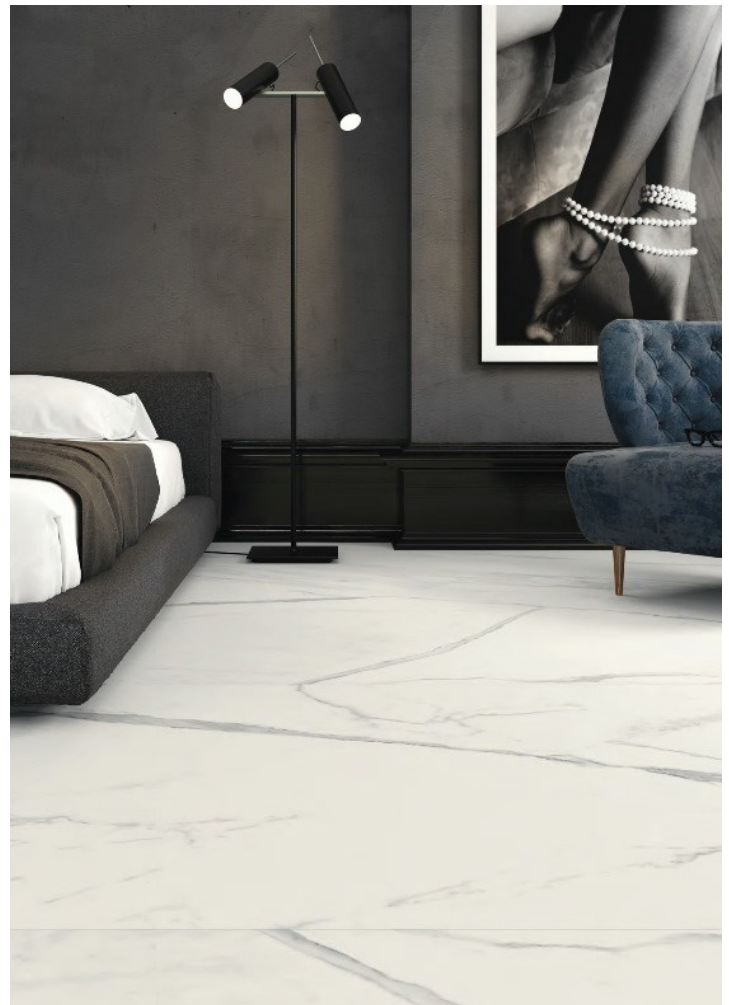

statuario premium thin-format porcelain

The
TILE MOB
The Ultimate Tile Source

NB: colours are depicted as accurately as printing process allows. **All quotes, samples, enquiries and sales are made subject to our standard conditions published in detail at www.tilemob.com.au/conditions. E.&O.E.**

For further information, contact our commercial division on **PH (07) 3355 5055** or e-mail: sales@tilemob.com.au

The Tile Mob Pty Ltd ABN 95 069 987 524

► tiles ► stone ► mosaics ► slate ► terracotta

www.tilemob.com.au