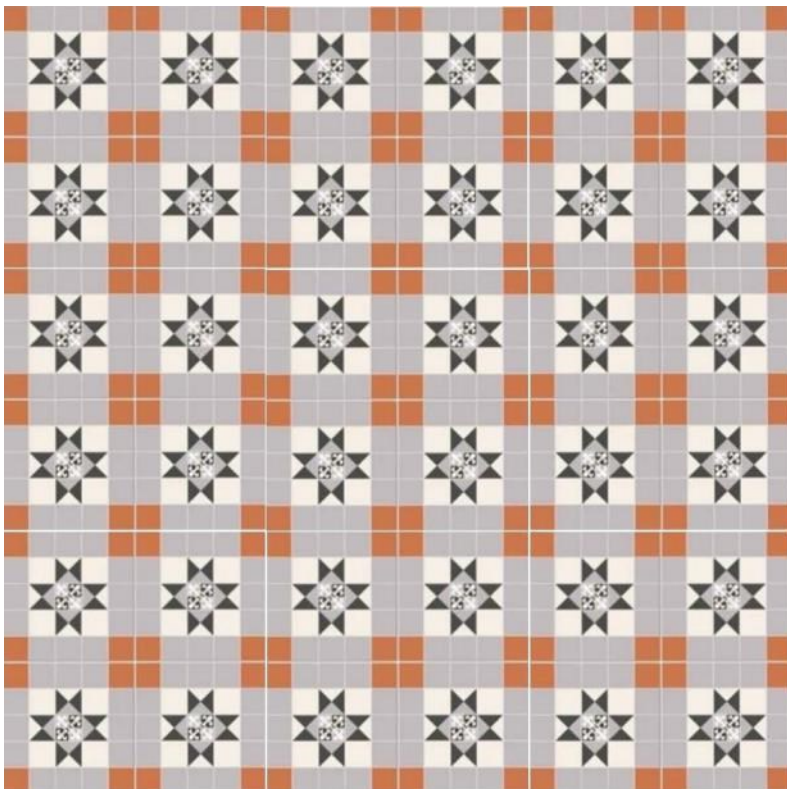

salisbury tessellated- style floor tile

NC229244
Size:
450x450mm
Precut to
225x225mm

NB: colours are depicted as accurately as printing process allows. **All quotes, samples, enquiries and sales are made subject to our standard conditions published in detail at www.tilemob.com.au/conditions. E.&O.E.**
For further information, contact our commercial division on **PH (07) 3355 5055** or e-mail: sales@tilemob.com.au
The Tile Mob Pty Ltd ABN 95 069 987 524

► tiles ► stone ► mosaics ► slate ► terracotta