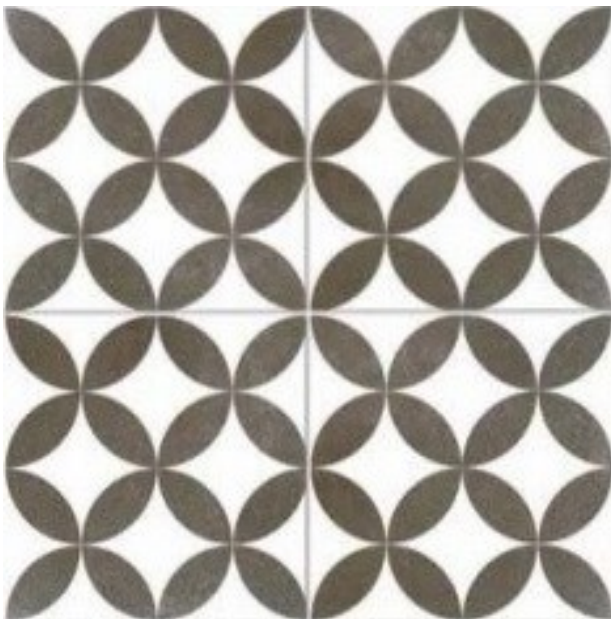

► tiles ► stone ► mosaics ► slate ► terracotta

www.tilemob.com.au

ritz encaustic style floor series

Toledo
matt
NC229239
450x450mm
Precut to
225x225mm

NB: colours are depicted as accurately as printing process allows. **All quotes, samples, enquiries and sales are made subject to our standard conditions published in detail at www.tilemob.com.au/conditions. E.&O.E.**

www.tilemob.com.au

ritz encaustic style floor series

Avon grey
matt
NC229240
450x450mm
Precut to
225x225mm

NB: colours are depicted as accurately as printing process allows. **All quotes, samples, enquiries and sales are made subject to our standard conditions published in detail at www.tilemob.com.au/conditions. E.&O.E.**