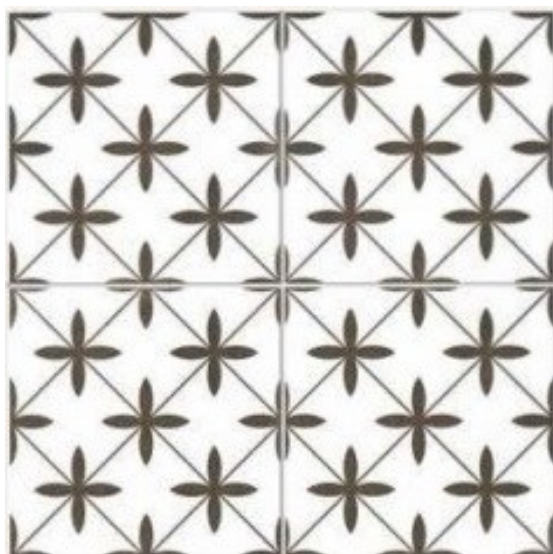

ritz encaustic style floor series

Intersect
matt
NC229242
Size:
450x450mm
Precut to
225x225mm

NB: colours are depicted as accurately as printing process allows. **All quotes, samples, enquiries and sales are made subject to our standard conditions published in detail at www.tilemob.com.au/conditions. E.&O.E.**

For further information, contact our commercial division on **PH (07) 3355 5055** or e-mail: sales@tilemob.com.au

The Tile Mob Pty Ltd ABN 95 069 987 524

► tiles ► stone ► mosaics ► slate ► terracotta

www.tilemob.com.au