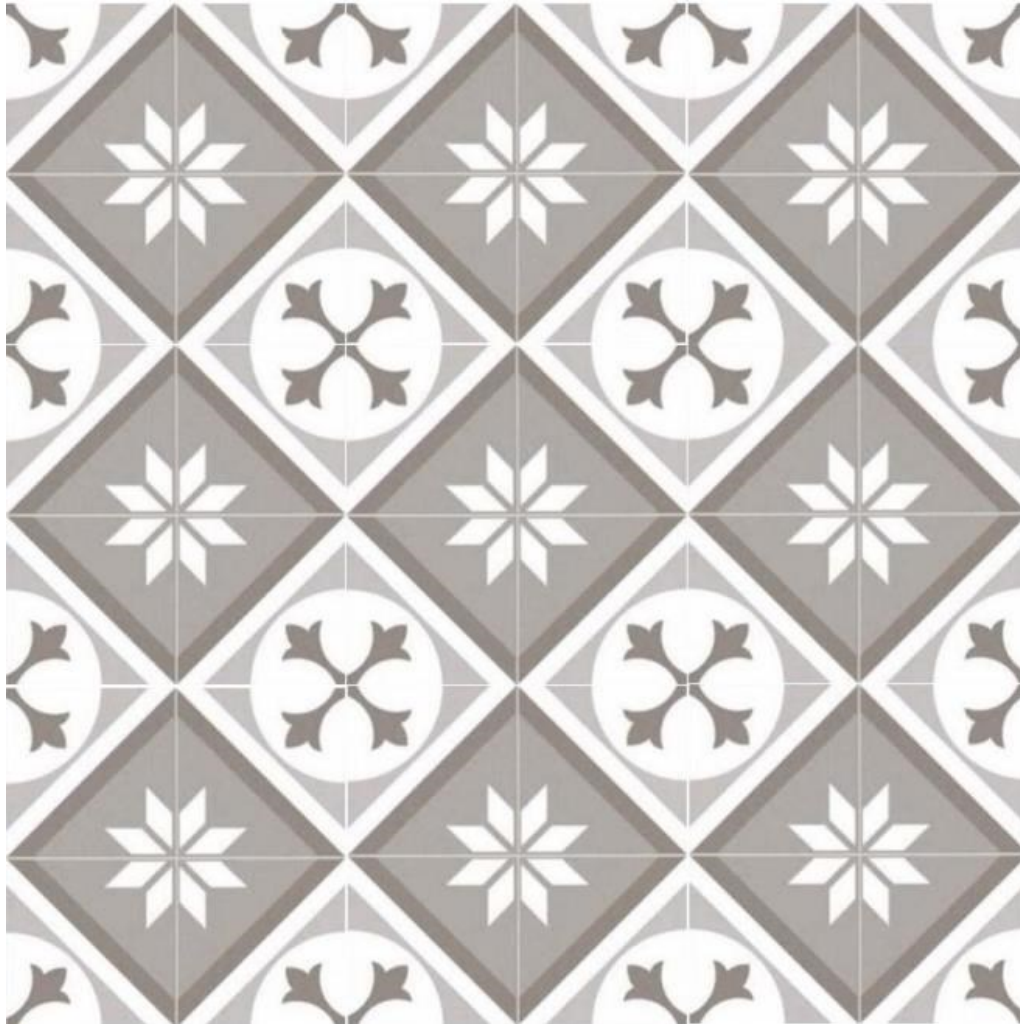

ritz encaustic style floor series

Avon grey
matt
NC229240
450x450mm
Precut to
225x225mm