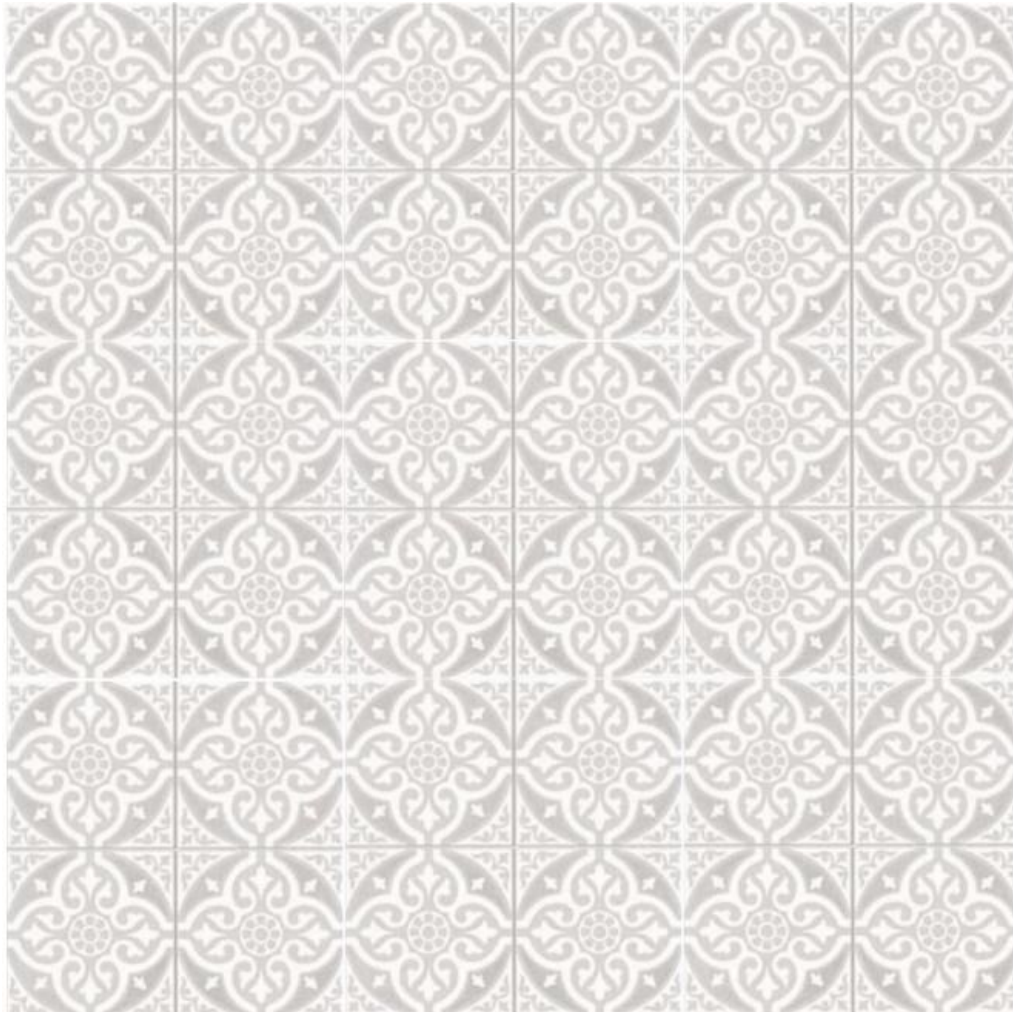

ritz encaustic style floor series

Hastings Grey
matt
NC229241
Size:
450x450mm
Precut to
225x225mm