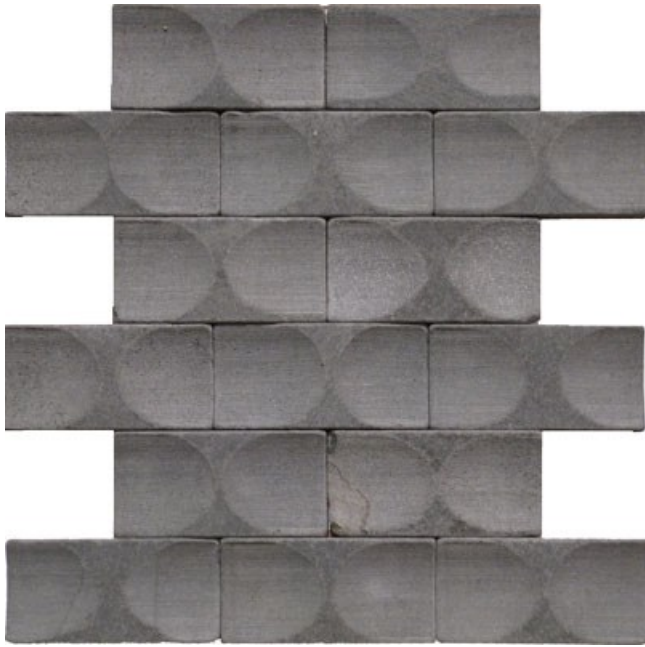

► tiles ► stone ► mosaics ► slate ► terracotta

www.tilemob.com.au

limitless marble mosaic series

Basalt
NC229040
Element Size
50x100mm
Sheet Size
300x300mm

Basalt
NC229041
Element Size
50x50mm
Sheet Size
300x300mm