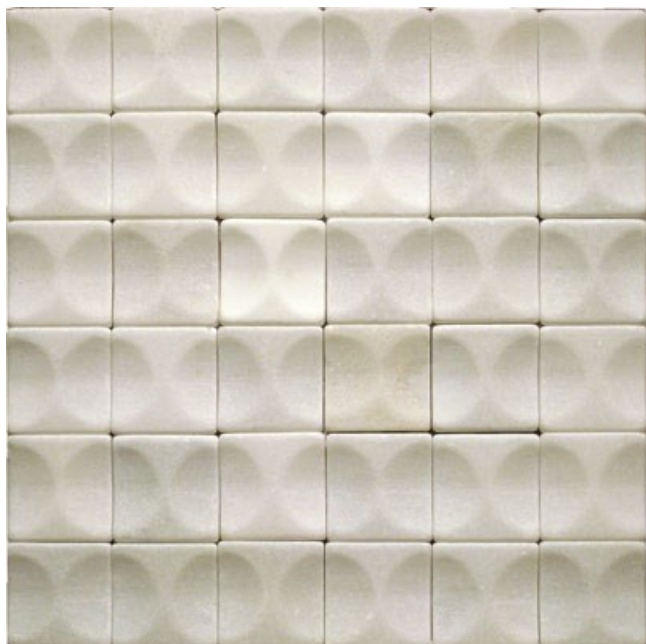

limitless marble mosaic series

Bianco
NC229045
Element Size
50x50mm
Sheet Size
300x300mm

Bianco
NC229044
Element Size
50x100mm
Sheet Size
300x300mm

NB: colours are depicted as accurately as printing process allows. **All quotes, samples, enquiries and sales are made subject to our standard conditions published in detail at www.tilemob.com.au/conditions. E.&O.E.**
For further information, contact our commercial division on **PH (07) 3355 5055** or e-mail: sales@tilemob.com.au
The Tile Mob Pty Ltd ABN 95 069 987 524