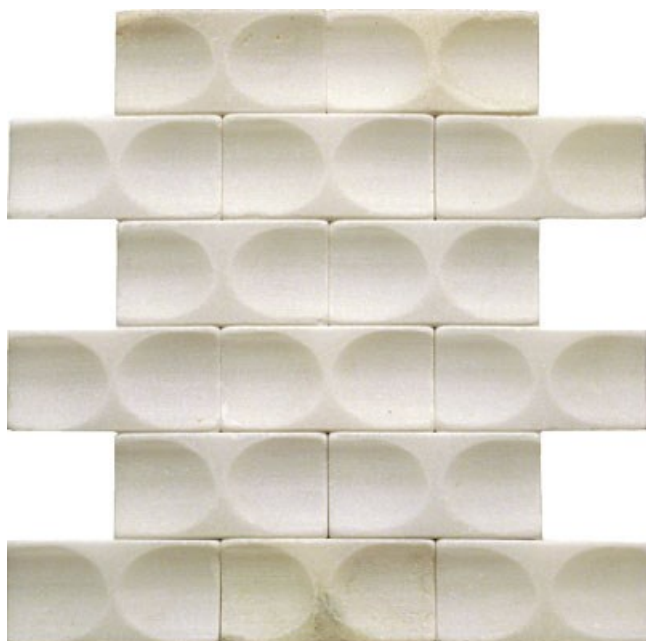

Bianco
NC229044
Element Size
50x100mm
Sheet Size
300x300mm

NB: colours are depicted as accurately as printing process allows. **All quotes, samples, enquiries and sales are made subject to our standard conditions published in detail at www.tilemob.com.au/conditions. E.&O.E.**
For further information, contact our commercial division on **PH (07) 3355 5055** or e-mail: sales@tilemob.com.au
The Tile Mob Pty Ltd ABN 95 069 987 524

► tiles ► stone ► mosaics ► slate ► terracotta

www.tilemob.com.au