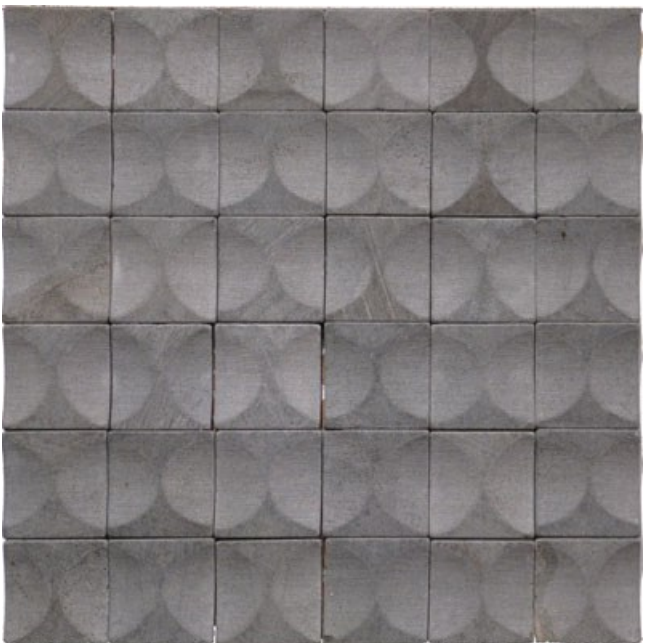

► tiles ► stone ► mosaics ► slate ► terracotta

www.tilemob.com.au

limitless marble mosaic series

Basalt
NC229040
Element Size
50x100mm
Sheet Size
300x300mm

Basalt
NC229041
Element Size
50x50mm
Sheet Size
300x300mm