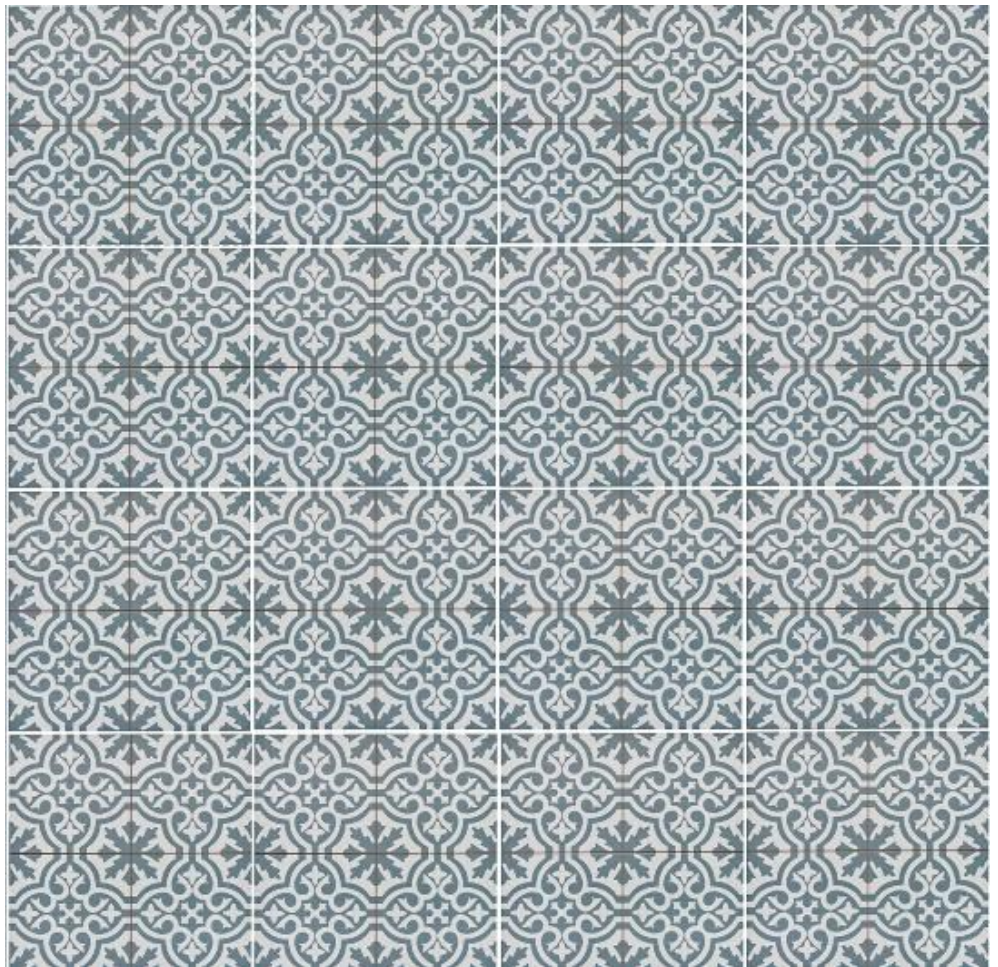

beaza series encaustic look

Warm charcoal matt
NC228603
450x450mm
Precut to 225x225mm

NB: colours are depicted as accurately as printing process allows. **All quotes, samples, enquiries and sales are made subject to our standard conditions published in detail at www.tilemob.com.au/conditions. E.&O.E.**

Blue-grey matt
NC228601
450x450mm
Precut to 225x225mm

NB: colours are depicted as accurately as printing process allows. **All quotes, samples, enquiries and sales are made subject to our standard conditions published in detail at www.tilemob.com.au/conditions. E.&O.E.**