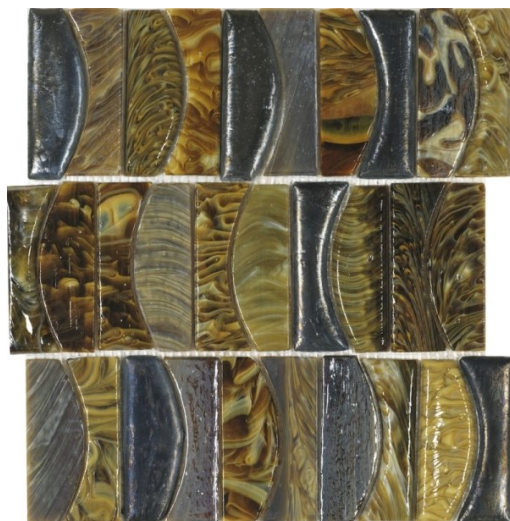

tidal mosaic series

mixed finished

Night-sea
NC228814
303x348mm

NB: colours are depicted as accurately as printing process allows. All quotes, samples, enquiries and sales are made subject to our standard conditions published in detail at www.tilemob.com.au/conditions. E.&O.E.
For further information, contact our commercial division on PH (07) 3355 5055 or e-mail: sales@tilemob.com.au
The Tile Mob Pty Ltd ABN 95 069 987 524

► tiles ► stone ► mosaics ► slate ► terracotta

tidal mosaic series

mixed finished

The
TILE MOB
The Ultimate Tile Source

Sediment
NC228813
303x348mm

NB: colours are depicted as accurately as printing process allows. All quotes, samples, enquiries and sales are made subject to our standard conditions published in detail at www.tilemob.com.au/conditions. E.&O.E.

tidal mosaic series

mixed finished

The
TILE MOB
The Ultimate Tile Source

Oceanic
NC228812
303x348mm

NB: colours are depicted as accurately as printing process allows. **All quotes, samples, enquiries and sales are made subject to our standard conditions published in detail at www.tilemob.com.au/conditions. E.&O.E.**