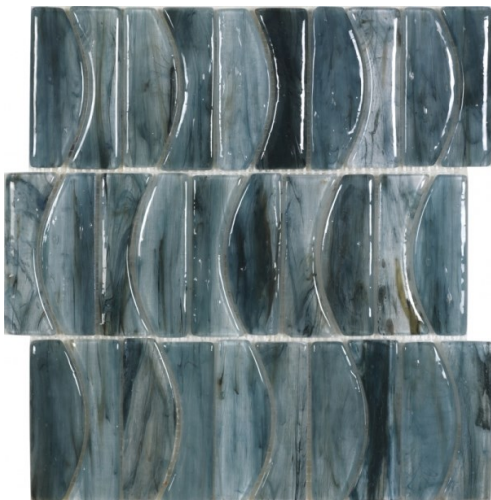

► tiles ► stone ► mosaics ► slate ► terracotta

tidal mosaic series

mixed finished

The
TILE MOB
The Ultimate Tile Source

Sediment
NC228813
303x348mm

NB: colours are depicted as accurately as printing process allows. All quotes, samples, enquiries and sales are made subject to our standard conditions published in detail at www.tilemob.com.au/conditions. E.&O.E.

tidal mosaic series

mixed finished

The
TILE MOB
The Ultimate Tile Source

Oceanic
NC228812
303x348mm

NB: colours are depicted as accurately as printing process allows. **All quotes, samples, enquiries and sales are made subject to our standard conditions published in detail at www.tilemob.com.au/conditions. E.&O.E.**