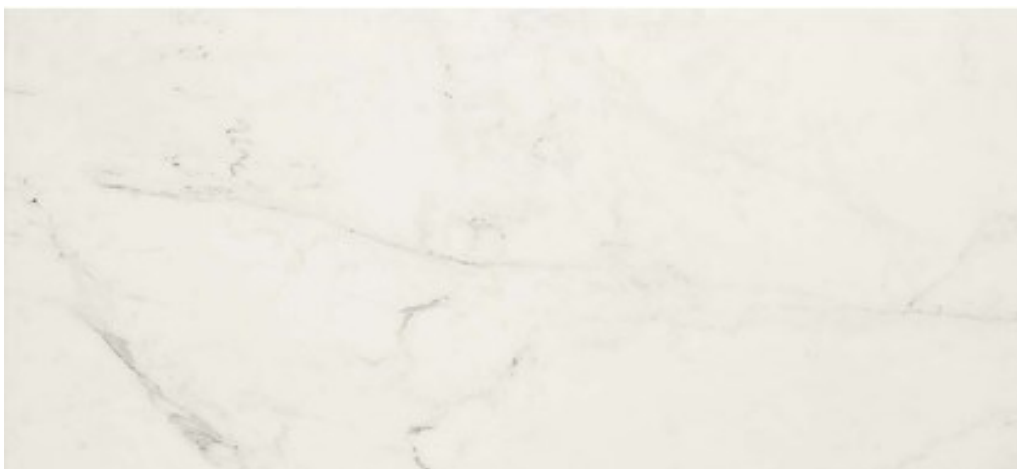

ALTISSIMO SATIN
NC228448
580x1160mm

NB: colours are depicted as accurately as printing process allows. **All quotes, samples, enquiries and sales are made subject to our standard conditions published in detail at www.tilemob.com.au/conditions. E.&O.E.**
For further information, contact our commercial division on **PH (07) 3355 5055** or e-mail: sales@tilemob.com.au
The Tile Mob Pty Ltd ABN 95 069 987 524

► tiles ► stone ► mosaics ► slate ► terracotta

www.tilemob.com.au