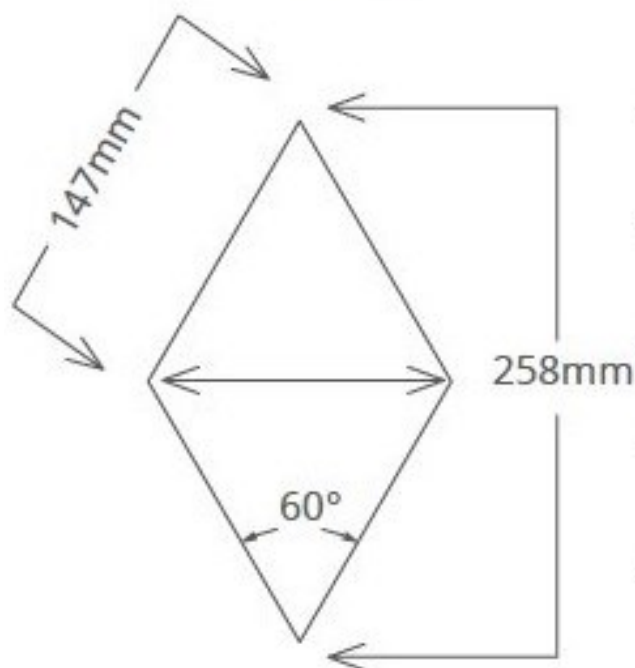

www.tilemob.com.au

paragon matt versafloor

laying methods

STRAIGHT

CUBE

ARROW

NB: colours are depicted as accurately as printing process allows. **All quotes, samples, enquiries and sales are made subject to our standard conditions published in detail at www.tilemob.com.au/conditions. E.&O.E.**