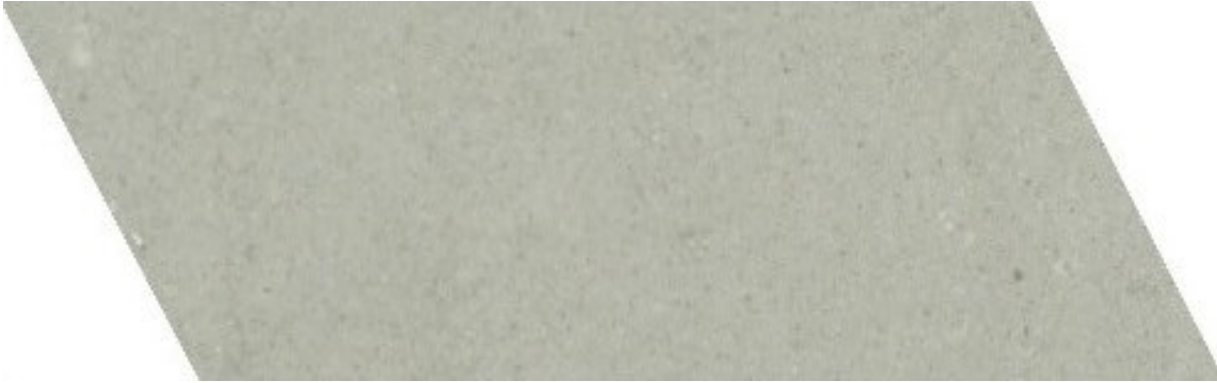

# chevron matt versafloor

R10 size 120x346mm

NC228738

GRIGIO

NC228741

ACCIAIO

NB: colours are depicted as accurately as printing process allows. **All quotes, samples, enquiries and sales are made subject to our standard conditions published in detail at [www.tilemob.com.au/conditions](http://www.tilemob.com.au/conditions). E.&O.E.**