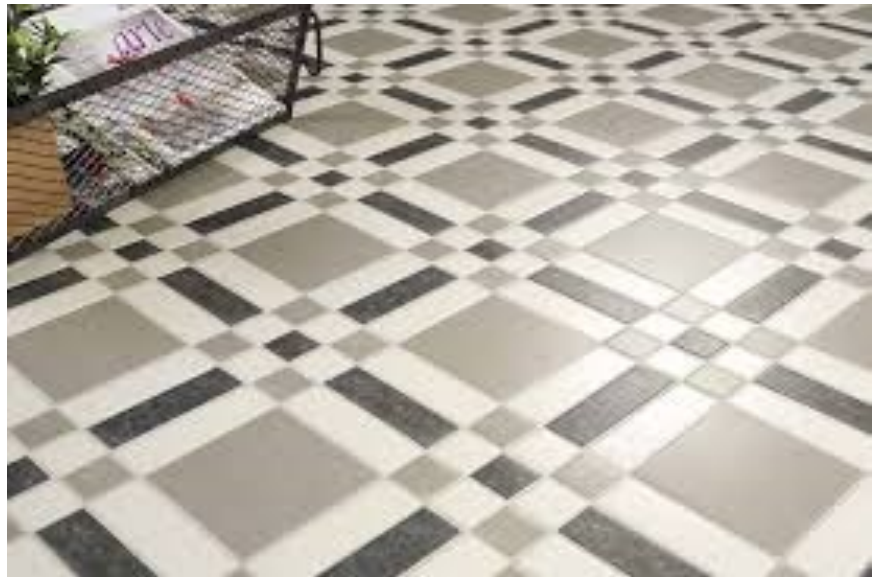

# natural blend matt millennium

NC228191  
250x250mm

NB: colours are depicted as accurately as printing process allows. **All quotes, samples, enquiries and sales are made subject to our standard conditions published in detail at [www.tilemob.com.au/conditions](http://www.tilemob.com.au/conditions). E.&O.E.**  
For further information, contact our commercial division on **PH (07) 3355 5055** or e-mail: [sales@tilemob.com.au](mailto:sales@tilemob.com.au)  
The Tile Mob Pty Ltd ABN 95 069 987 524