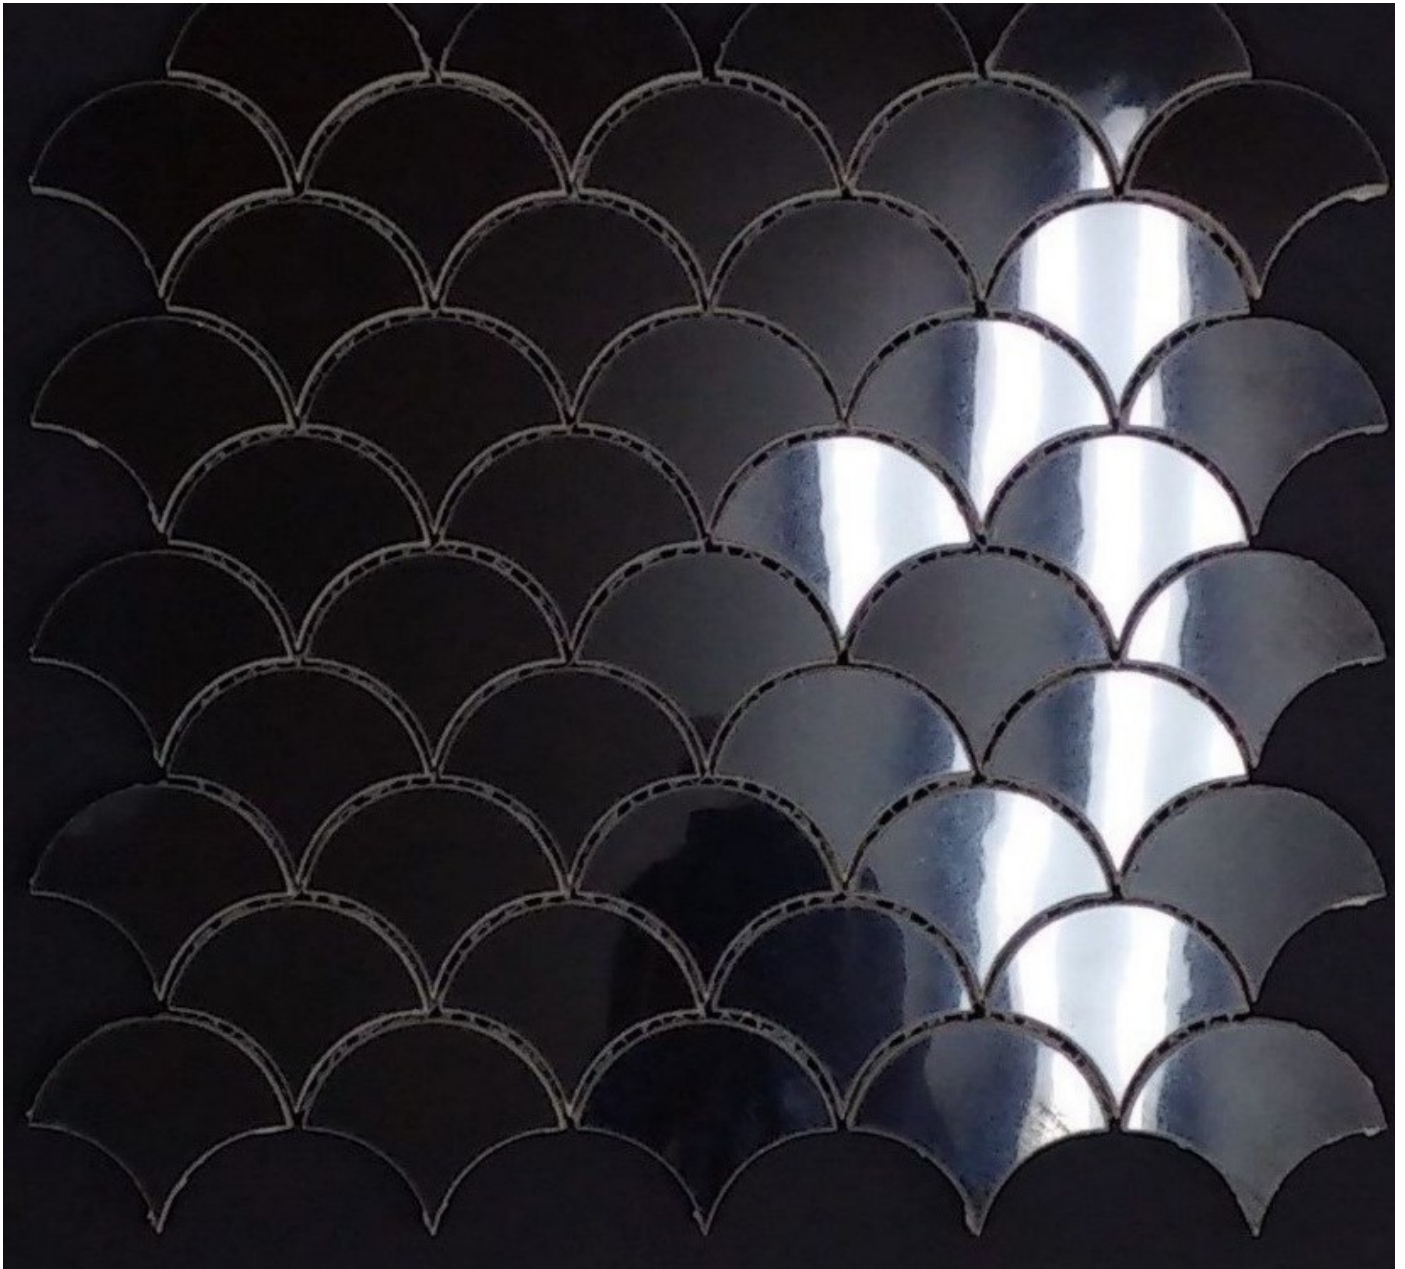

fishscale mosaics

Nero Gloss

NC226773

Element size 60x50mm

Sheet Size 278x270x10mm

NB: colours are depicted as accurately as printing process allows. **All quotes, samples, enquiries and sales are made subject to our standard conditions published in detail at www.tilemob.com.au/conditions. E.&O.E.**

For further information, contact our commercial division on **PH (07) 3355 5055** or e-mail: sales@tilemob.com.au

The Tile Mob Pty Ltd ABN 95 069 987 524

► tiles ► stone ► mosaics ► slate ► terracotta