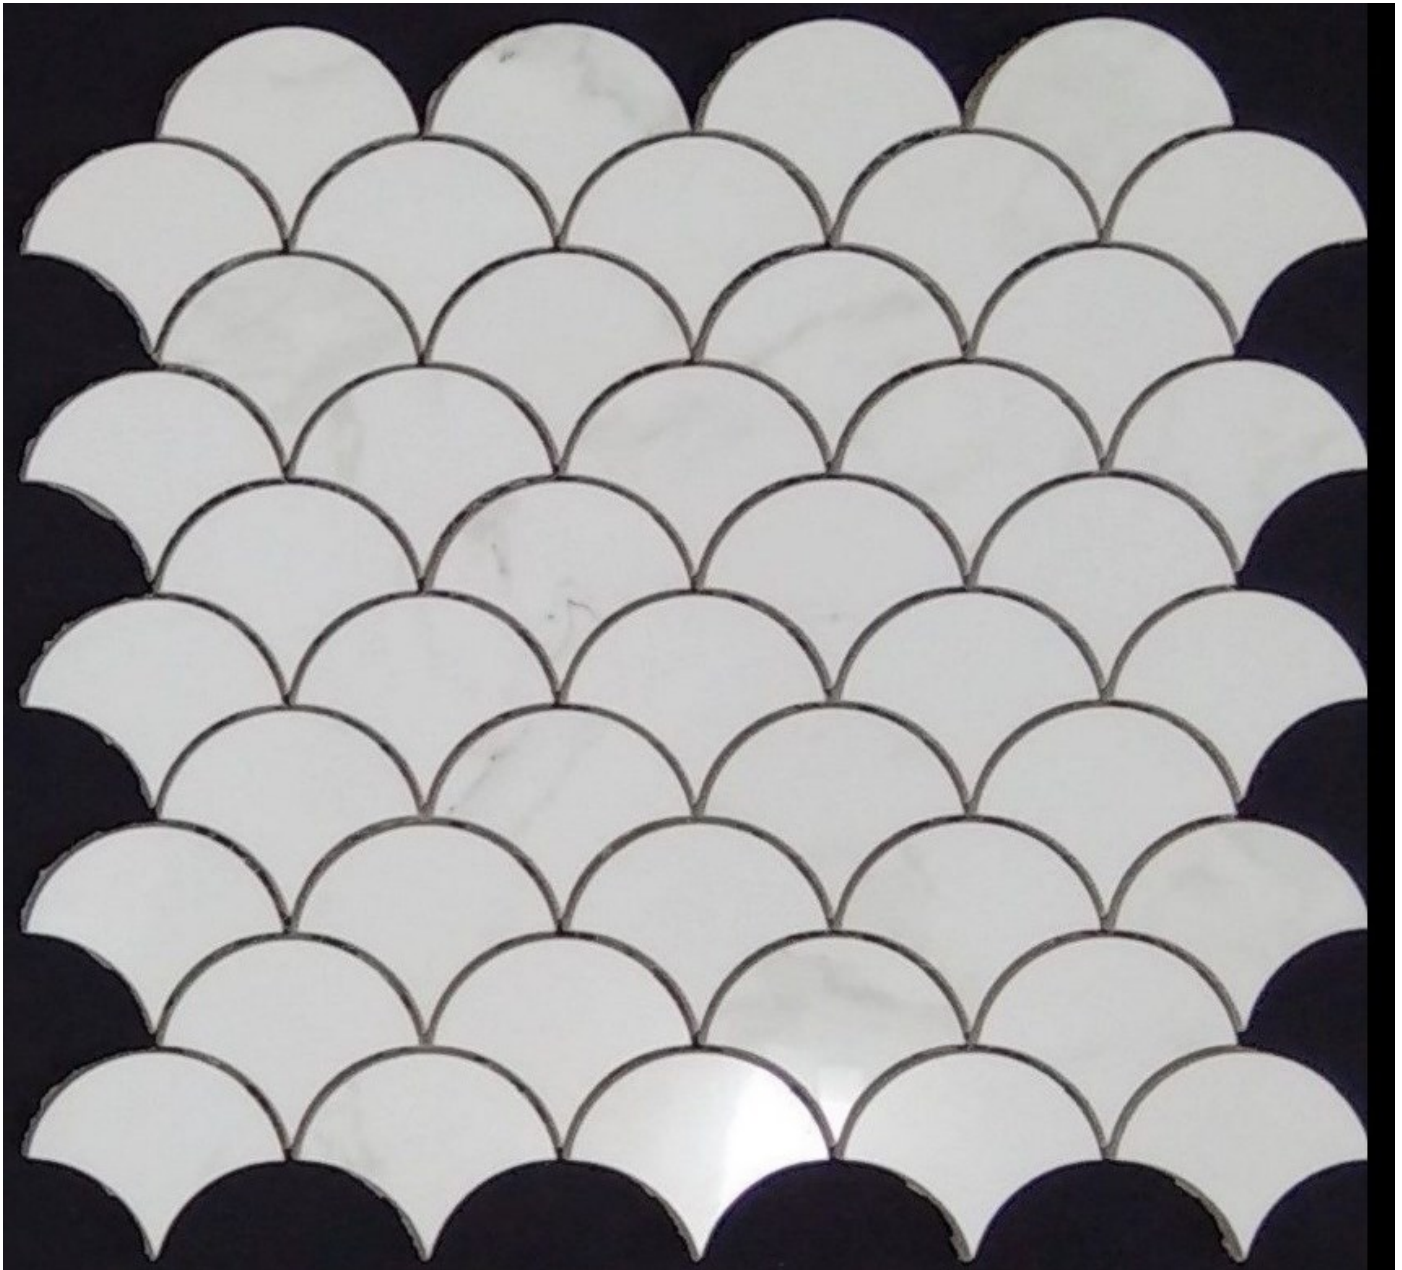

fishscale mosaics

Blanco Gloss

NC226771

Element size 60x50mm

Sheet Size 278x270x10mm

NB: colours are depicted as accurately as printing process allows. **All quotes, samples, enquiries and sales are made subject to our standard conditions published in detail at www.tilemob.com.au/conditions. E.&O.E.**

fishscale mosaics

Carrara Gloss

NC226772

Element size 60x50mm

Sheet Size 278x270x10mm

NB: colours are depicted as accurately as printing process allows. **All quotes, samples, enquiries and sales are made subject to our standard conditions published in detail at www.tilemob.com.au/conditions. E.&O.E.**