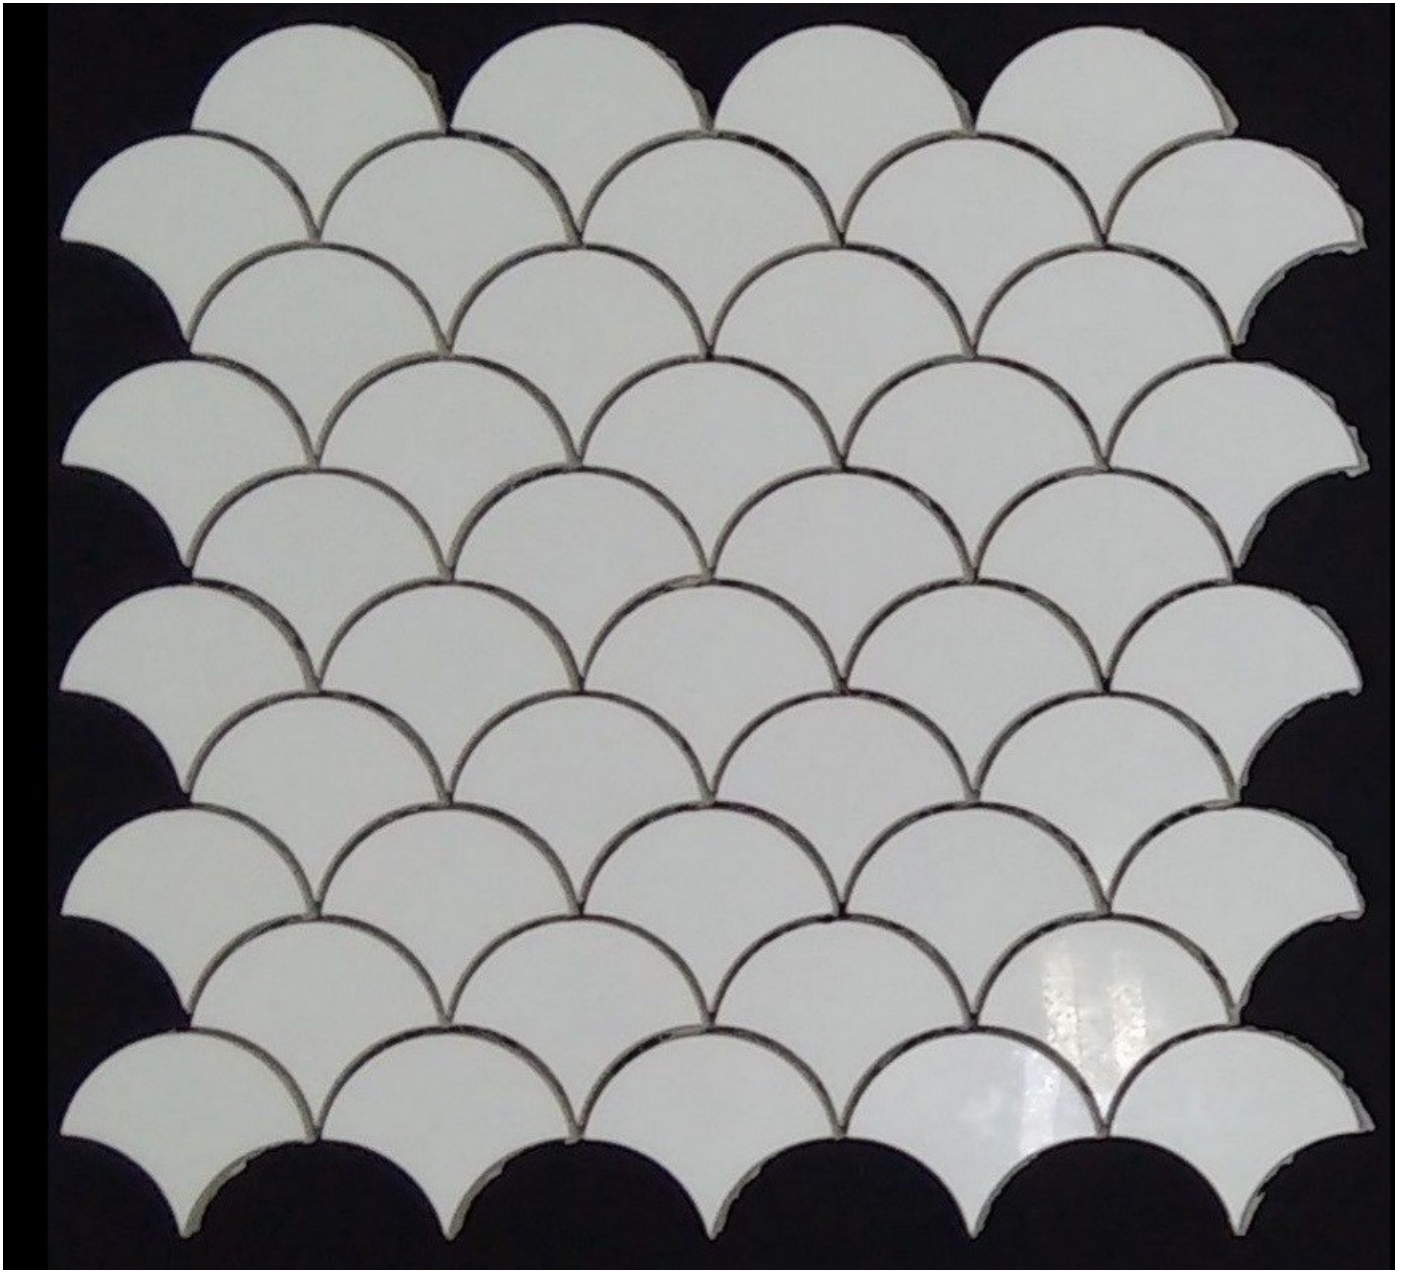

fishscale mosaics

Blanco Gloss

NC226771

Element size 60x50mm

Sheet Size 278x270x10mm

NB: colours are depicted as accurately as printing process allows. **All quotes, samples, enquiries and sales are made subject to our standard conditions published in detail at www.tilemob.com.au/conditions. E.&O.E.**

fishscale mosaics

Carrara Gloss

NC226772

Element size 60x50mm

Sheet Size 278x270x10mm

NB: colours are depicted as accurately as printing process allows. **All quotes, samples, enquiries and sales are made subject to our standard conditions published in detail at www.tilemob.com.au/conditions. E.&O.E.**