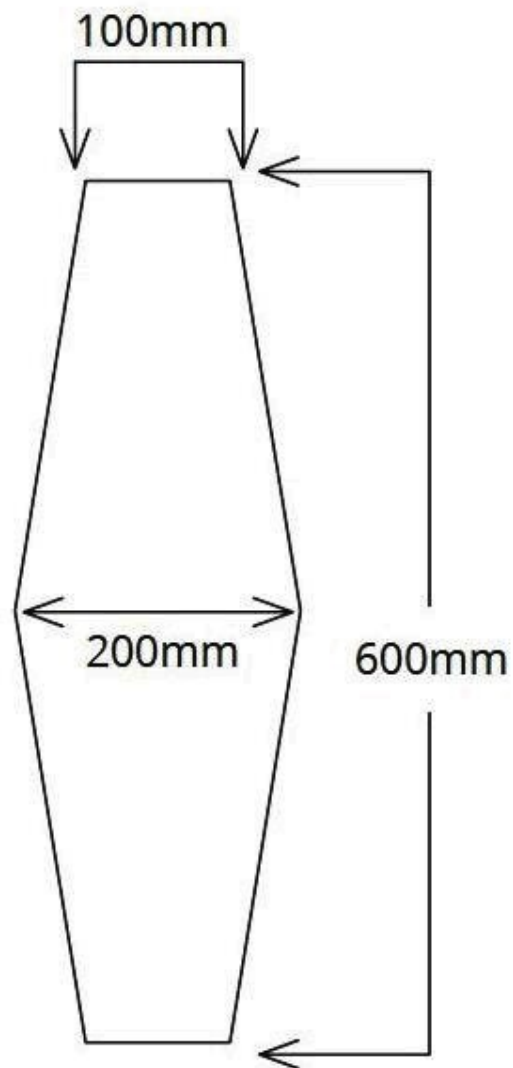

versafloor elongate matt hex

NB: colours are depicted as accurately as printing process allows. **All quotes, samples, enquiries and sales are made subject to our standard conditions published in detail at www.tilemob.com.au/conditions. E.&O.E.**
For further information, contact our commercial division on **PH (07) 3355 5055** or e-mail: sales@tilemob.com.au
The Tile Mob Pty Ltd ABN 95 069 987 524

► **tiles** ► **stone** ► **mosaics** ► **slate** ► **terracotta**