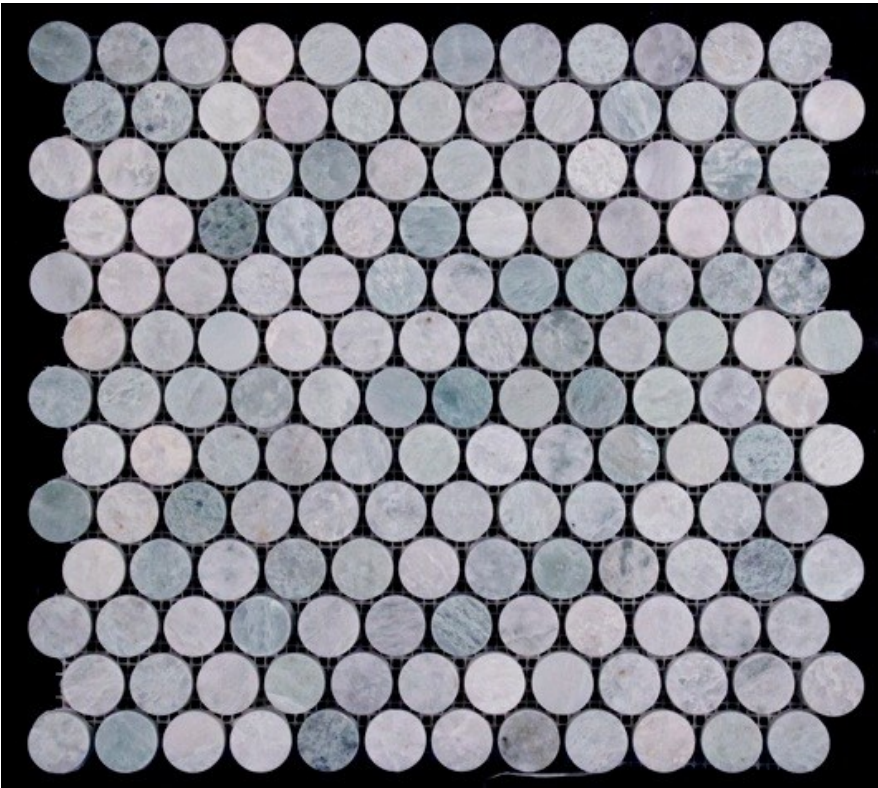

marble pennyround mosaic

NC228010
MING GREEN
HONED
Element Size:
23mm dia x10mm
Sheet size:
287x305mm

GREY TRAVERTINE

HONED

NC228019

Element Size

23mm dia x10mm

Sheet size:

287x305mm

NC228044

Element Size

15mm dia x10mm

Sheet Size:

295x304mm