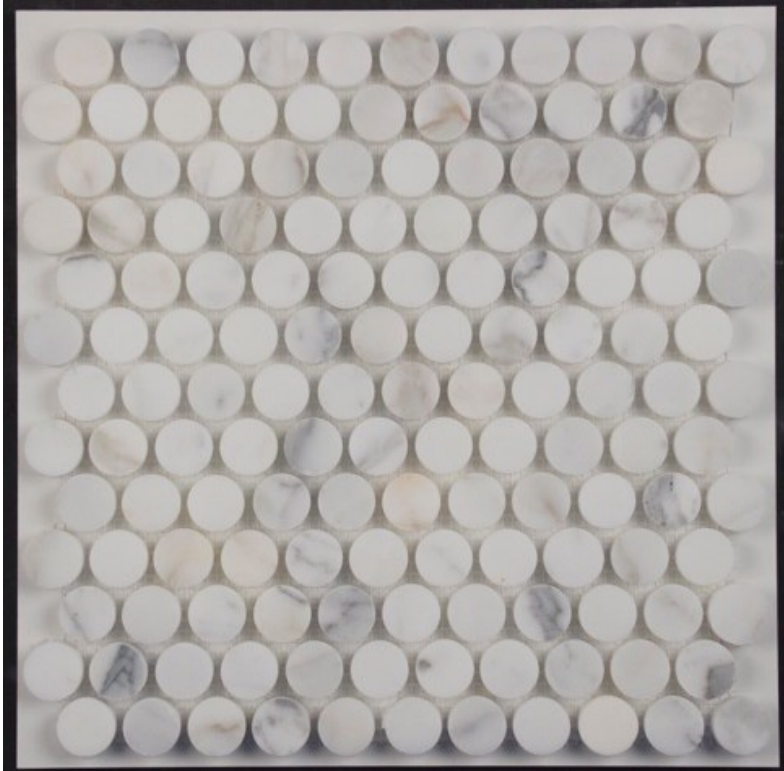

marble pennyround mosaic

CALACATTA GOLD
HONED
NC228005
Element Size:
23mm dia x10mm
Sheet size :
287x305mm

PIETRA GREY
HONED
NC228008
Element Size:
23mm dia x10mm
Sheet size:
287x305mm