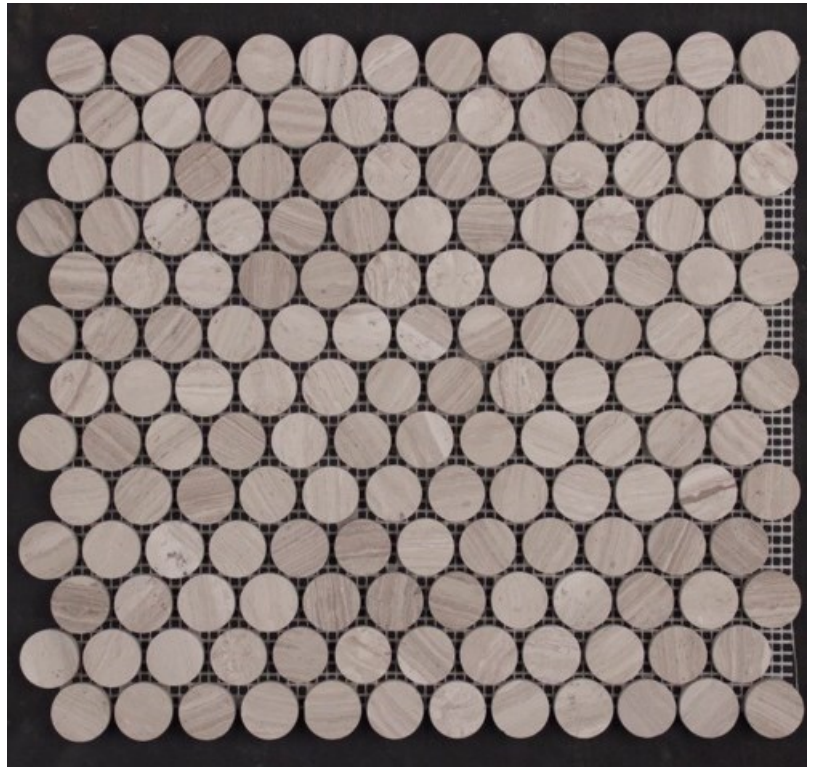

287x305mm

NC228044

Element Size

15mm dia x10mm

Sheet Size:

295x304mm

NB: colours are depicted as accurately as printing process allows. **All quotes, samples, enquiries and sales are made subject to our standard conditions published in detail at [www.tilemob.com.au/conditions](http://www.tilemob.com.au/conditions). E.&O.E.**