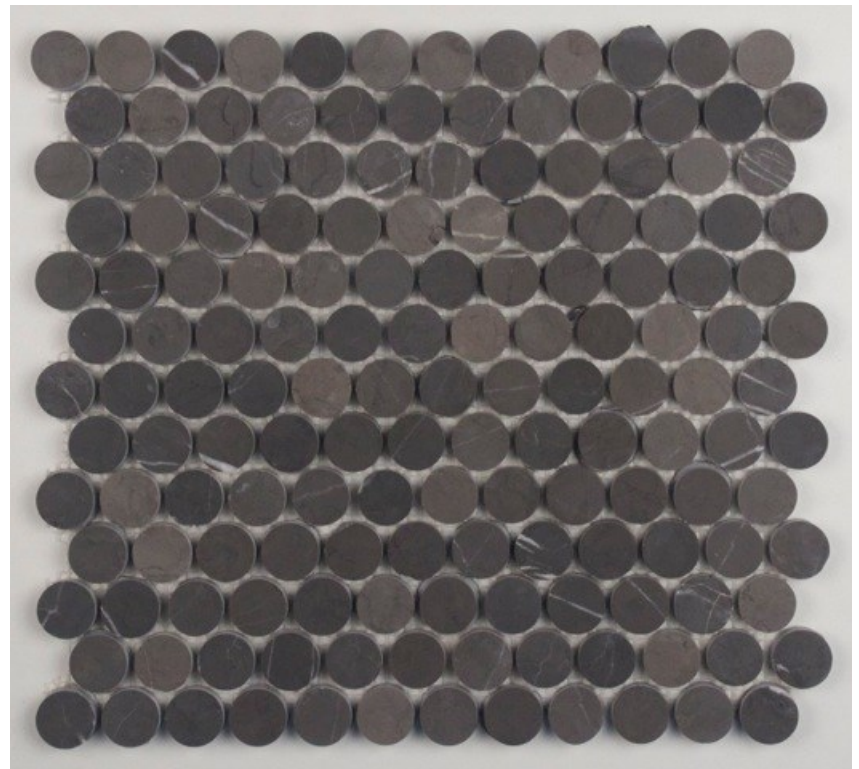

# marble pennyround mosaic

CALACATTA GOLD  
HONED  
NC228005  
Element Size:  
23mm dia x10mm  
Sheet size :  
287x305mm

PIETRA GREY  
HONED  
NC228008  
Element Size:  
23mm dia x10mm  
Sheet size:  
287x305mm