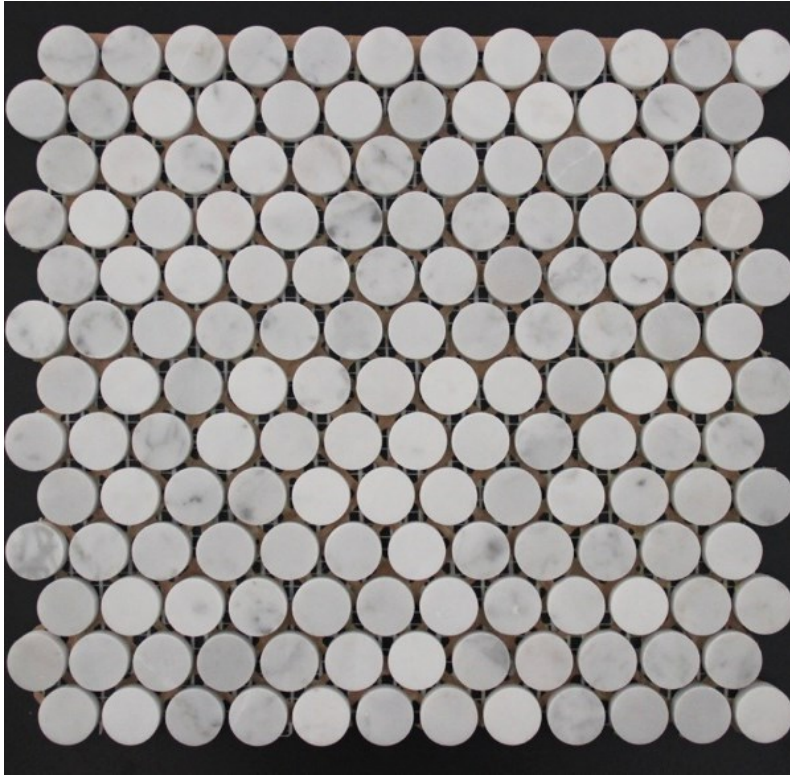

# marble pennyround mosaic

CARRARA HONED  
NC224497  
Element Size:  
23mm dia x10mm  
Sheet size:  
287x305mm

CARRARA  
POLISHED  
NC228049  
Element Size:  
15mm dia x10mm  
Sheet size:  
295x304mm

CARRARA HONED  
NC228047  
Element Size:  
15mm dia x10mm  
Sheet size:  
295x304mm