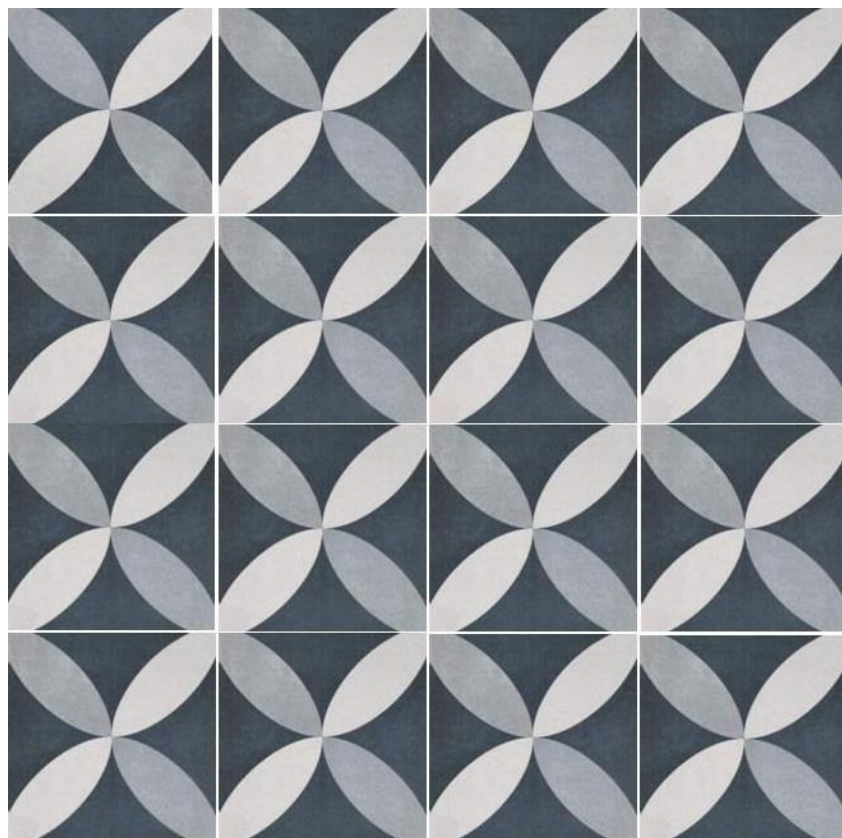

► tiles ► stone ► mosaics ► slate ► terracotta

www.tilemob.com.au

vintage collection

200x200mm matt porcelain tiles

NC227629
BLADES

NB: colours are depicted as accurately as printing process allows. **All quotes, samples, enquiries and sales are made subject to our standard conditions published in detail at www.tilemob.com.au/conditions. E.&O.E.**