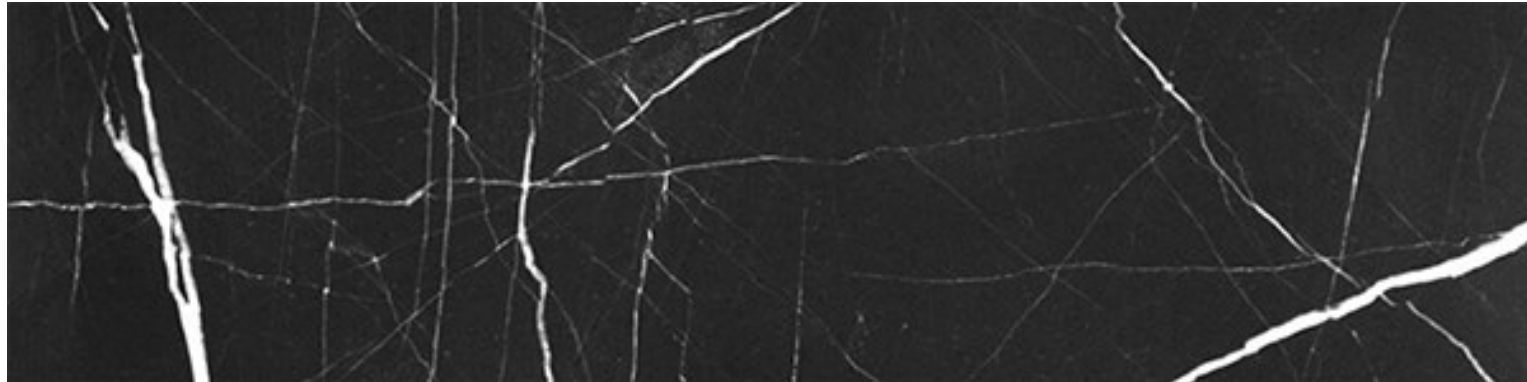

75x300mm marble subway collection

NC227441

STATUARIO MARBLE

NC227443

NERO MARQUINA MARBLE

NC227442

CARRARA MARBLE

NB: colours are depicted as accurately as printing process allows. **All quotes, samples, enquiries and sales are made subject to our standard conditions published in detail at www.tilemob.com.au/conditions. E.&O.E.**