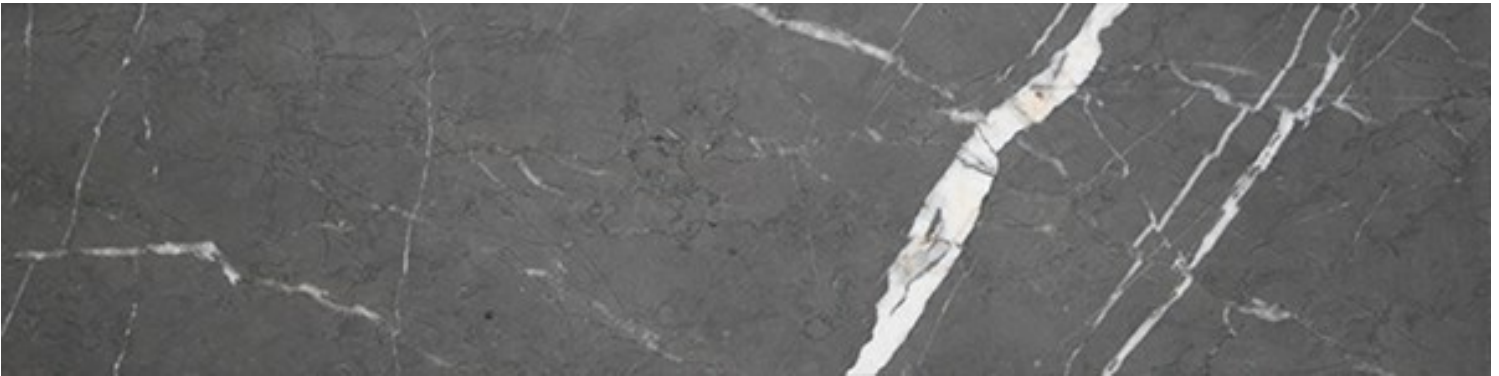

www.tilemob.com.au

75x300mm marble subway collection

NC227727

MILTON GREY MARBLE

NC227726

PIETRA GREY MARBLE

NB: colours are depicted as accurately as printing process allows. **All quotes, samples, enquiries and sales are made subject to our standard conditions published in detail at www.tilemob.com.au/conditions. E.&O.E.**