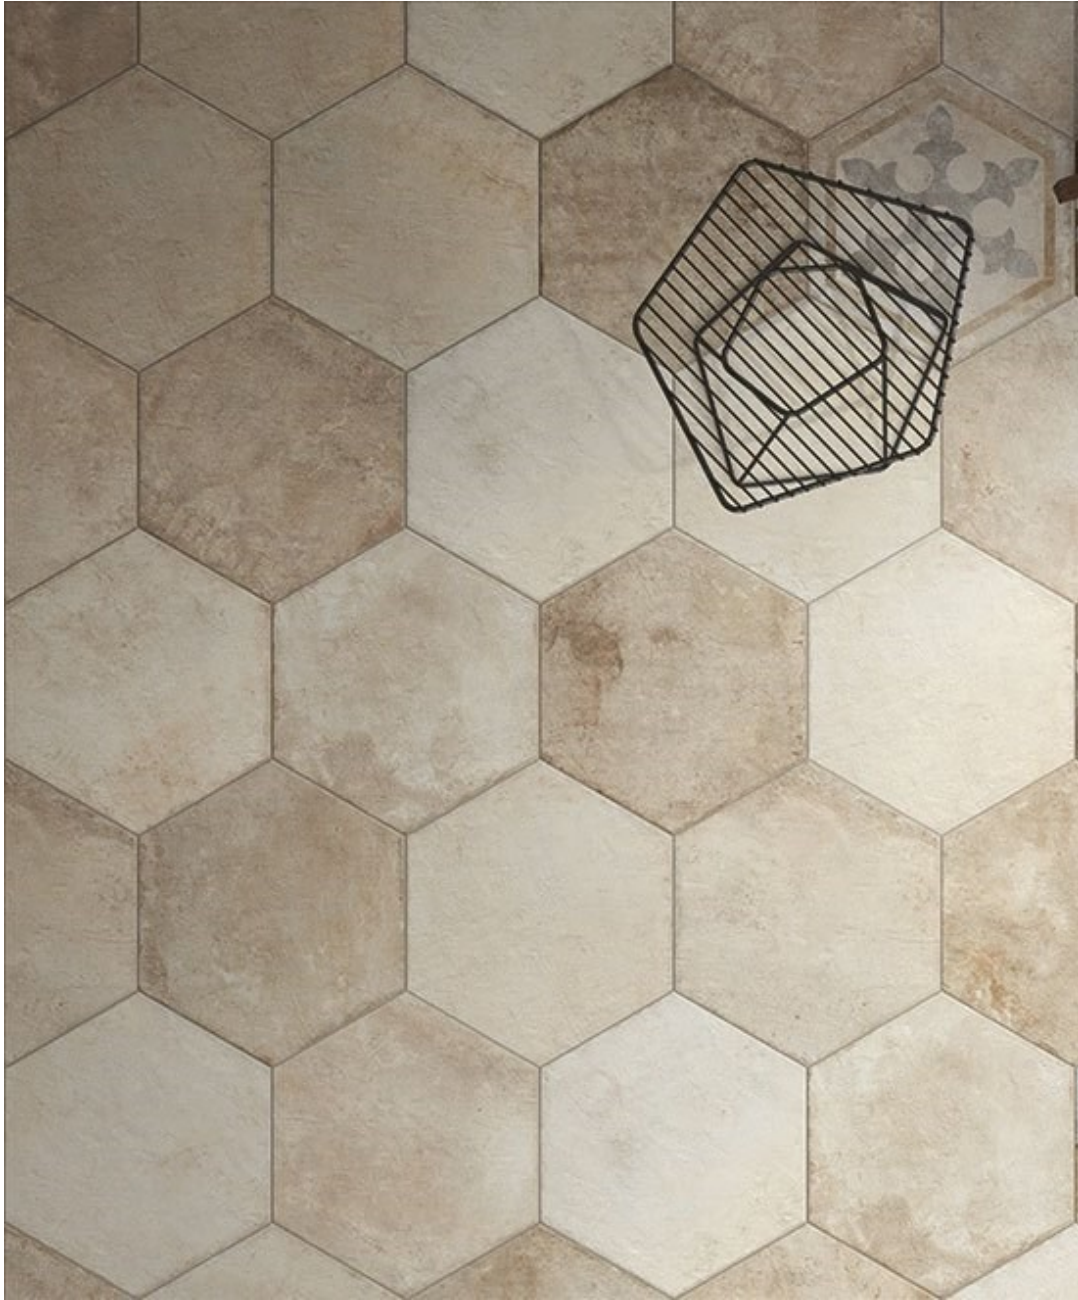

# outland hex series

NC227157  
345x400mm  
Made in Italy

NB: colours are depicted as accurately as printing process allows. **All quotes, samples, enquiries and sales are made subject to our standard conditions published in detail at [www.tilemob.com.au/conditions](http://www.tilemob.com.au/conditions). E.&O.E.**