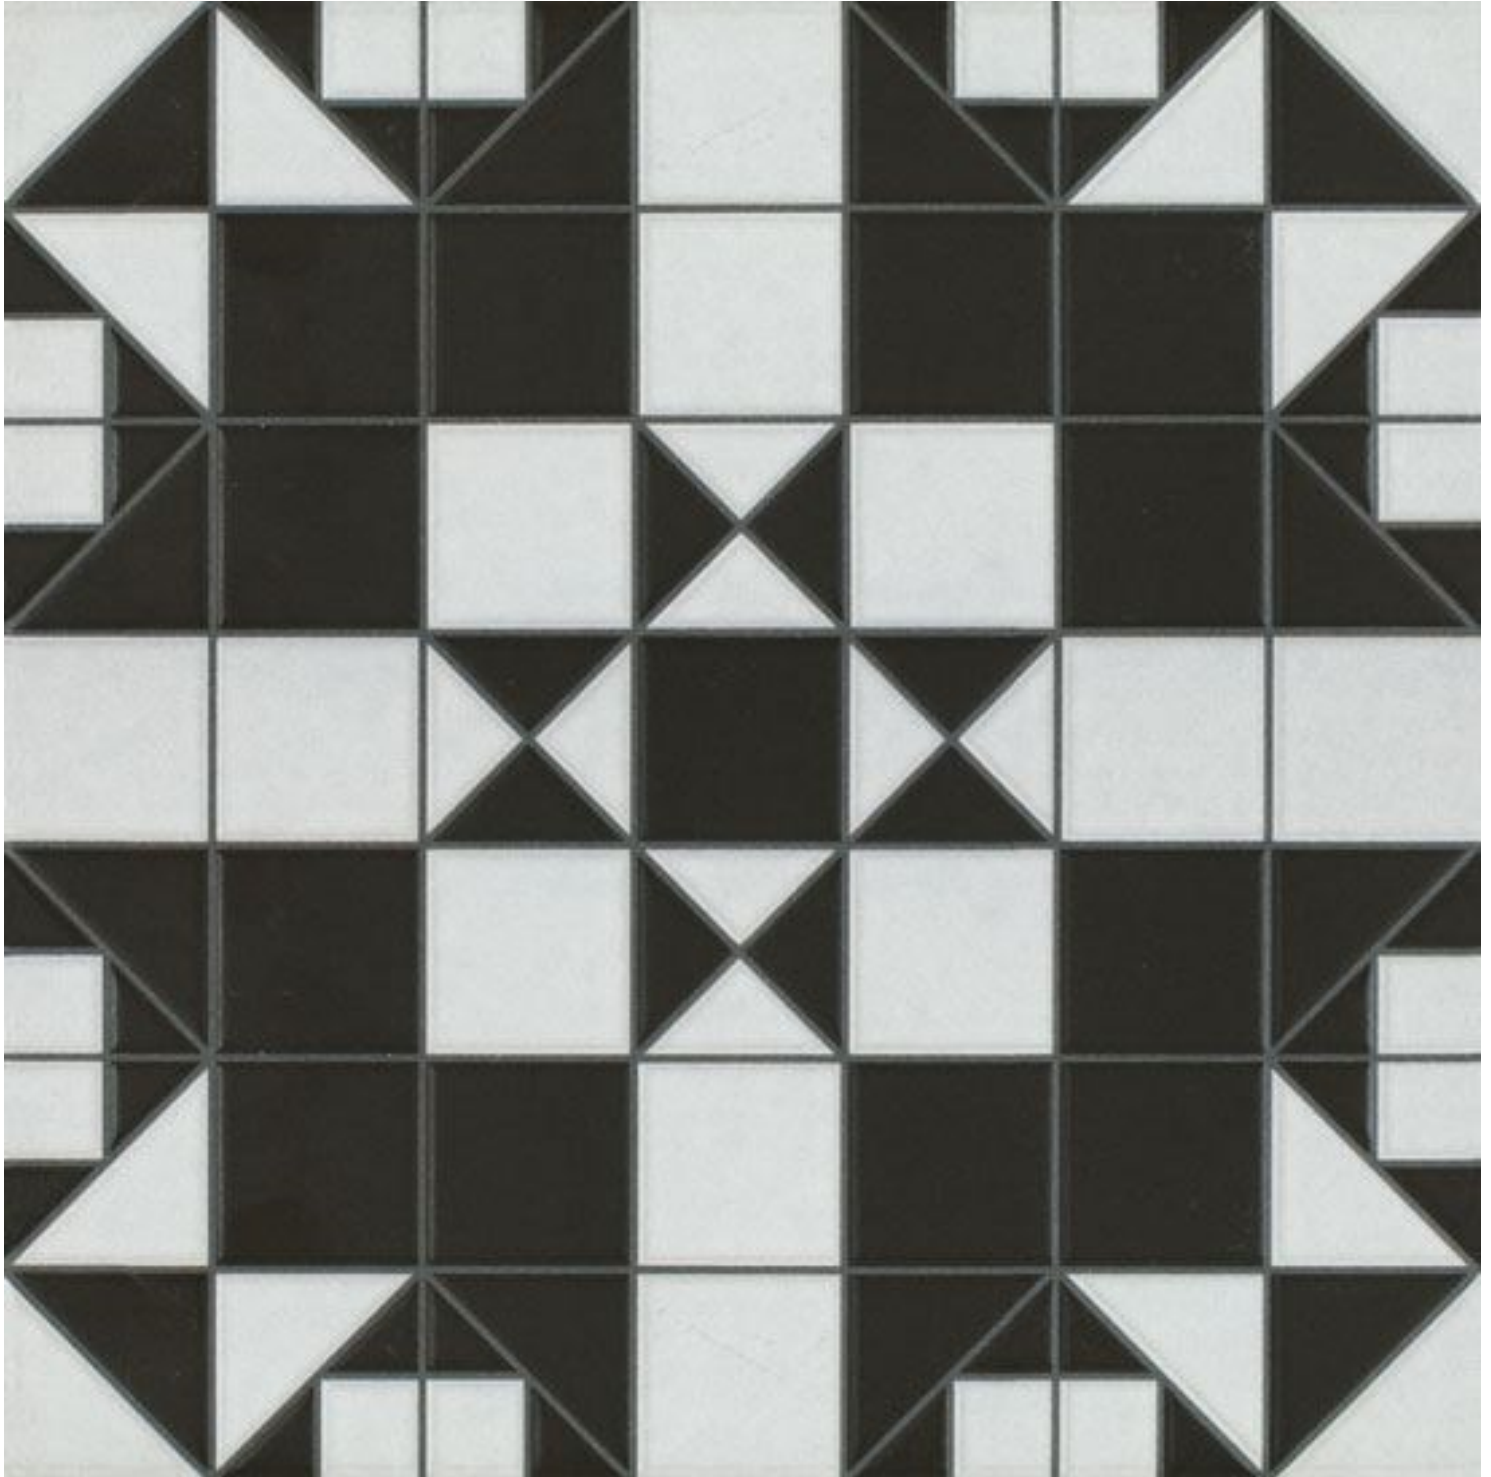

victorian tessellated
black and white mosaic look tile

NB: colours are depicted as accurately as printing process allows. **All quotes, samples, enquiries and sales are made subject to our standard conditions published in detail at www.tilemob.com.au/conditions. E.&O.E.**

For further information, contact our commercial division on **PH (07) 3355 5055** or e-mail: sales@tilemob.com.au

The Tile Mob Pty Ltd ABN 95 069 987 524

► tiles ► stone ► mosaics ► slate ► terracotta

www.tilemob.com.au