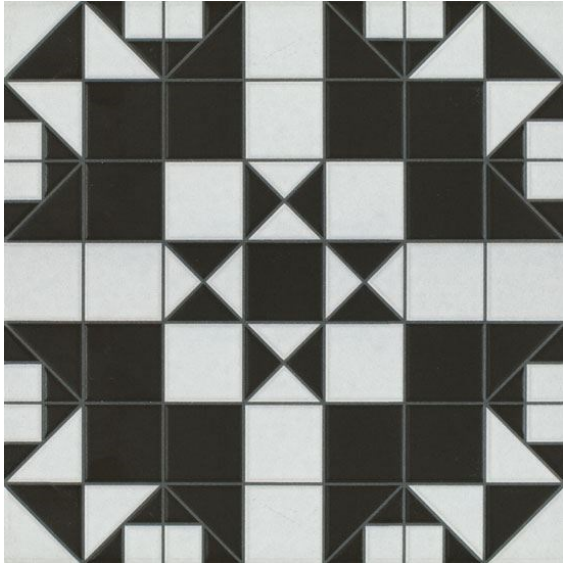

victorian tessellated
black and white mosaic look floor tile

NC227059
330x330mm

NB: colours are depicted as accurately as printing process allows. **All quotes, samples, enquiries and sales are made subject to our standard conditions published in detail at www.tilemob.com.au/conditions. E.&O.E.**

victorian tessellated
black and white mosaic look floor tile

NB: colours are depicted as accurately as printing process allows. **All quotes, samples, enquiries and sales are made subject to our standard conditions published in detail at www.tilemob.com.au/conditions. E.&O.E.**

victorian tessellated
black and white mosaic look tile

NB: colours are depicted as accurately as printing process allows. **All quotes, samples, enquiries and sales are made subject to our standard conditions published in detail at www.tilemob.com.au/conditions. E.&O.E.**