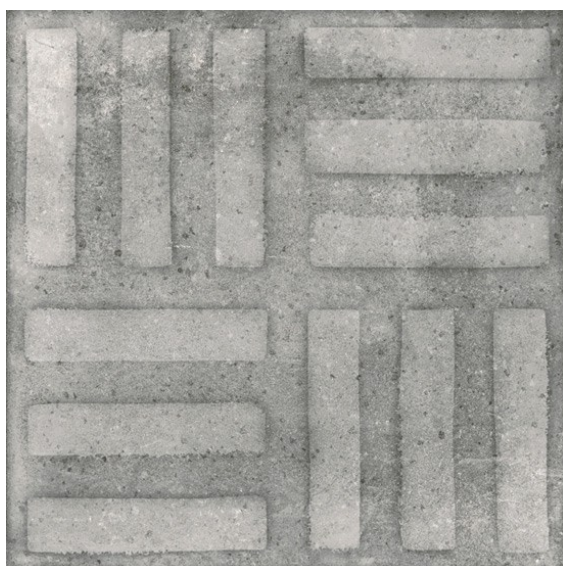

calle collection

porcelain anti slip P5

Ash Grip
200x200mm
NC227373

Bellota Ash Décor
200x200mm
NC227375

Basketweave Ash Décor
200x200mm
NC227376

NB: colours are depicted as accurately as printing process allows. **All quotes, samples, enquiries and sales are made subject to our standard conditions published in detail at www.tilemob.com.au/conditions. E.&O.E.**