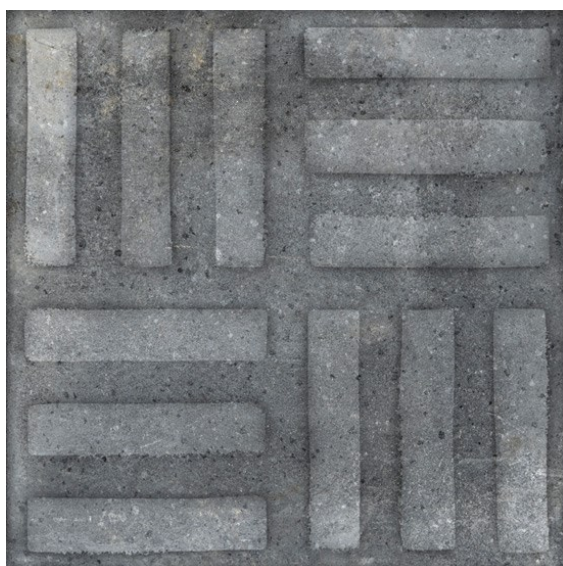

www.tilemob.com.au

calle collection

porcelain anti slip P5

Charcoal Grip
200x200mm
NC227374

Bellota Charcoal Décor
200x200mm
NC227377

Basketweave Charcoal Décor
200x200mm
NC227378

NB: colours are depicted as accurately as printing process allows. **All quotes, samples, enquiries and sales are made subject to our standard conditions published in detail at www.tilemob.com.au/conditions. E.&O.E.**
For further information, contact our commercial division on **PH (07) 3355 5055** or e-mail: sales@tilemob.com.au
The Tile Mob Pty Ltd ABN 95 069 987 524

► tiles ► stone ► mosaics ► slate ► terracotta