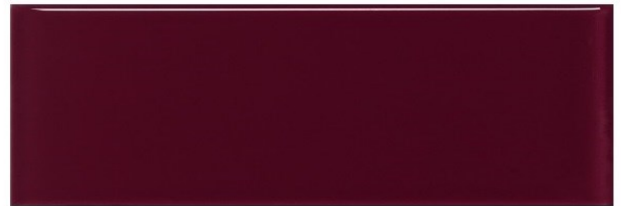

100x300mm matt or gloss

Bianco

Crema

Dove Grey

Steel Grey

Grigio

Nero

Sky

100x300mm matt or gloss

Canary

Red

Orange

Garnet

Gold

Stone

Indent Only