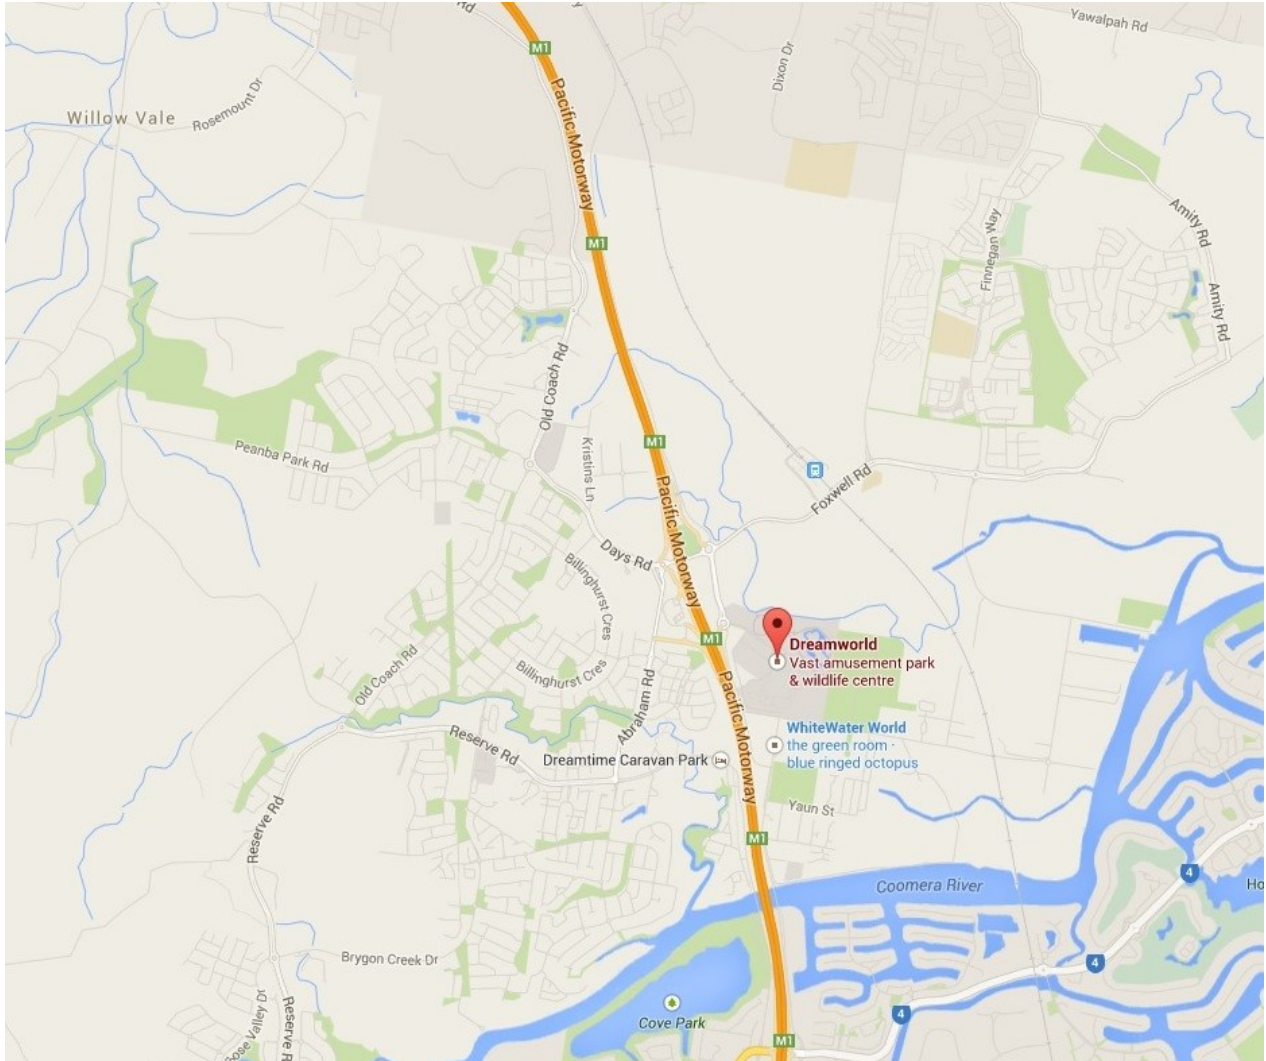

# Dough Bros Pizzeria Dreamworld

NC220252

200x100mm

Black Bevel Edge Gloss  
Subway wall tiles

NB: colours are depicted as accurately as printing process allows. **All quotes, samples, enquiries and sales are made subject to our standard conditions published in detail at [www.tilemob.com.au/conditions](http://www.tilemob.com.au/conditions). E.&O.E.**

# Dough Bros Pizzeria Dreamworld

Map source Goggle maps

Dough Bros Pizzeria

Located at

Dreamworld

Dreamworld Pkwy, Coomera QLD 4209

NB: colours are depicted as accurately as printing process allows. **All quotes, samples, enquiries and sales are made subject to our standard conditions published in detail at [www.tilemob.com.au/conditions](http://www.tilemob.com.au/conditions). E.&O.E.**