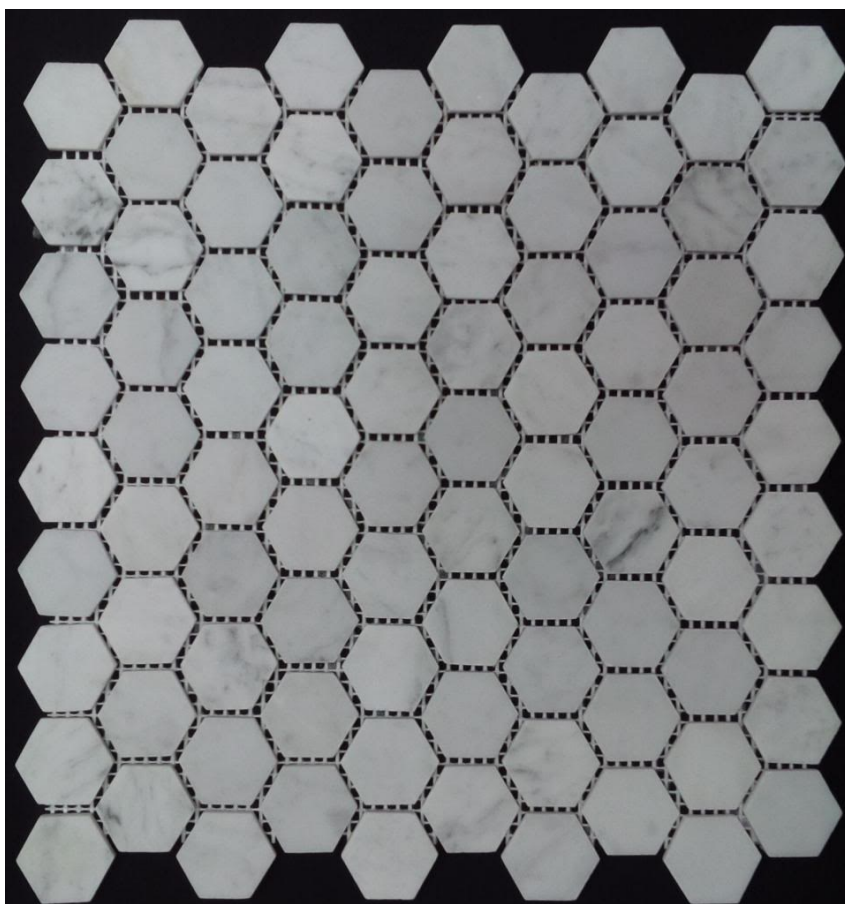

Pink Salt Restaurant & Bar
Double Bay, NSW

NC225205
Element size: 30x34x10mm
Sheet size: 300x310mm
**CARRARA HONED
MARBLE HEXAGON FLOOR
MOSAIC**
Supplied: 58m2

Pink Salt Restaurant & Bar Double Bay, NSW