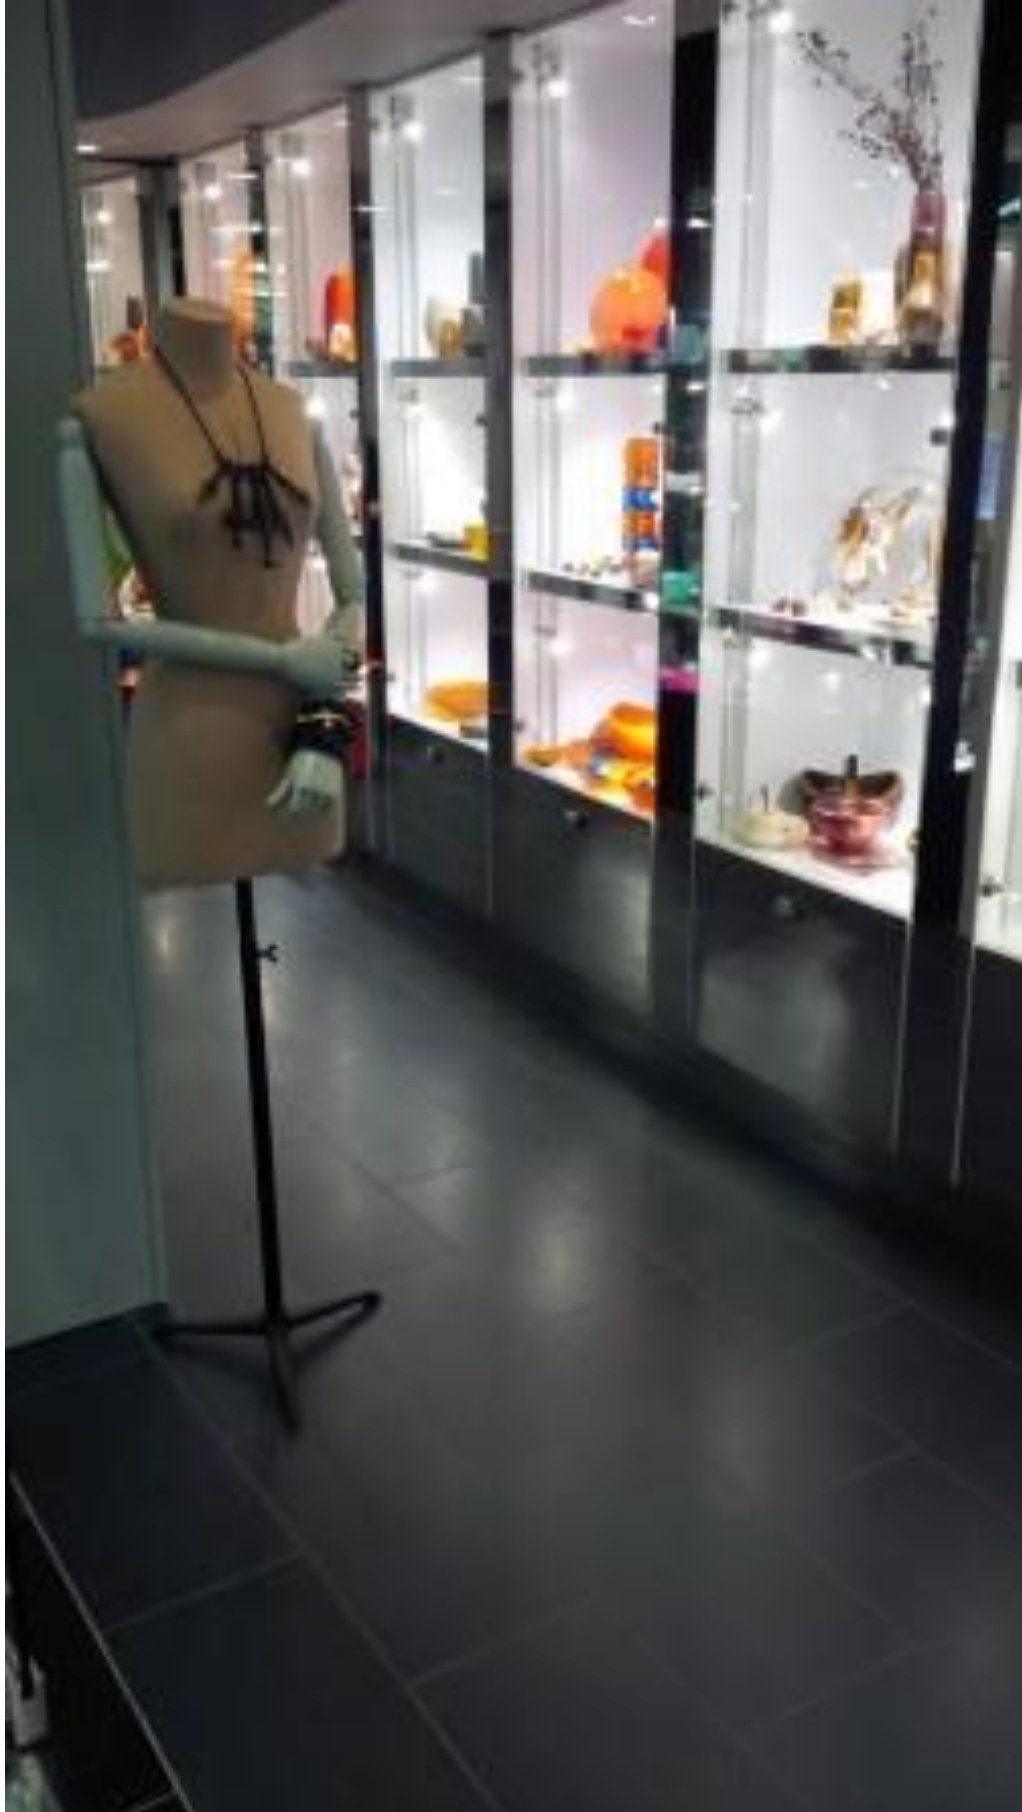

Dinosaur Designs Store
Wintergarden, Queen St, Brisbane