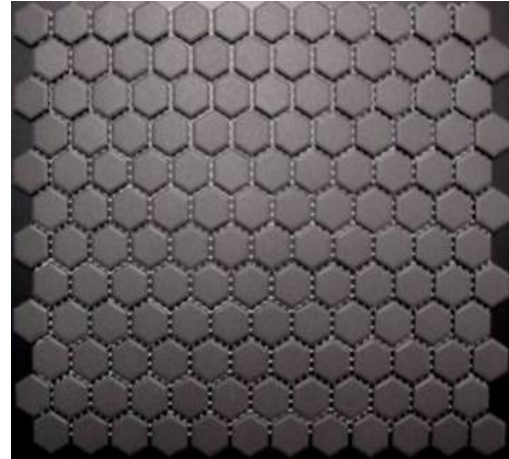

N
C
2
2
2
2
2
1
7

23 x 23mm UNGLAZED CHARCOAL