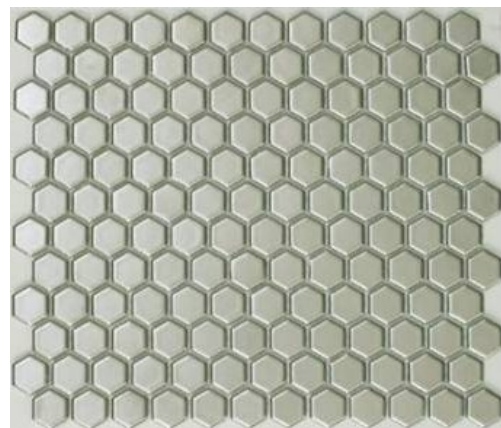

N
C
2
2
2
2
5
2

23mm HEXAGON SILVER

N
C
2
2
2
2
5
1