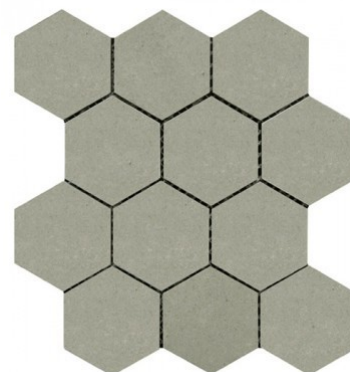

prism series

hexagonal tiles & mosaics

New to our [Mitchelton tile showroom](#) is the revolutionary 'Prism' floor tile series. 'Prism' expands upon our already popular Versafloor & Vesuvius porcelain floor tile range by adding a unique hexagonal shape. **Choose from large-format 600x520x10mm R10 matt-finish hexagonal tiles; or from two types of 96x83x10mm mesh-backed mosaics:** (R10 matt finish only or a 'mixed' variation of four finishes: R11 Rockstyle, R11 Flamed, R12 linen and R10 Matt all on 298x258mm sheets). 'Prism' allows you inject an angular feel to your tiling project as a distinctive departure from more standard squares & rectangles. Explore the 7 'Prism' colours below and [contact us](#) for further information.

NC222834 PRISM VERSAFLOOR
GRIGIO R10 MATT 600x520x10mm

NC222827
PRISM VERSAFLOOR GRIGIO
MOSAIC MIX 96x83x10mm

NC222822
PRISM VERSAFLOOR GRIGIO
MOSAIC R10 MATT 96x83x10mm

NC222835 PRISM VERSAFLOOR
BOTTICINO R10 MATT 600x520x10mm

NC222828
PRISM VERSAFLOOR BOTTICINO
MOSAIC MIX 96x83x10mm

NC222824
PRISM VERSAFLOOR BOTTICINO
MOSAIC R10 MATT 96x83x10mm

NB: colours are depicted as accurately as printing process allows. **All quotes, samples, enquiries and sales are made subject to our standard conditions published in detail at www.tilemob.com.au/conditions. E.&O.E.**