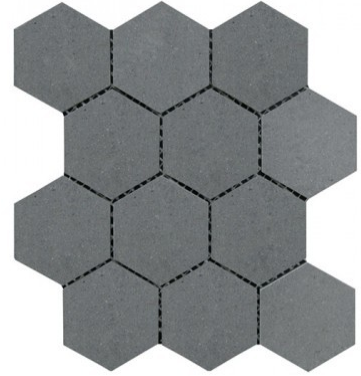

www.tilemob.com.au

prism series

hexagonal tiles & mosaics

NC222836 PRISM VERSAFLOOR
ACCIAO R10 MATT 600x520x10mm

NC222829
PRISM VERSAFLOOR ACCIAO
MOSAIC **MIX** 96x83x10mm

NC222823
PRISM VERSAFLOOR ACCIAO
MOSAIC R10 MATT 96x83x10mm