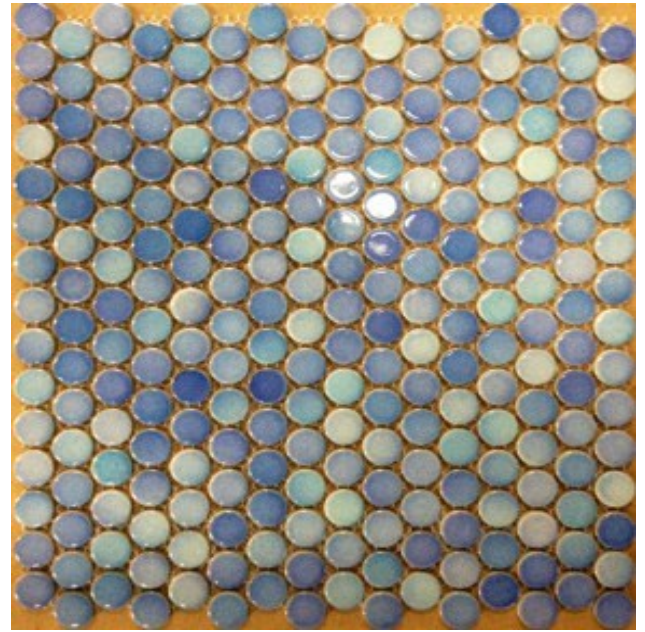

penny round multi

DEEP SEA BLUE MIX GLOSS
PENNY ROUND
NC224986

MIX GLOSS
PENNY ROUND
NC224988

OCEAN MIX BLUE GLOSS
PENNY ROUND
NC224986

SKY BLUE MIX GLOSS
PENNY ROUND
NC224989

NB: colours are depicted as accurately as printing process allows. **All quotes, samples, enquiries and sales are made subject to our standard conditions published in detail at www.tilemob.com.au/conditions. E.&O.E.**