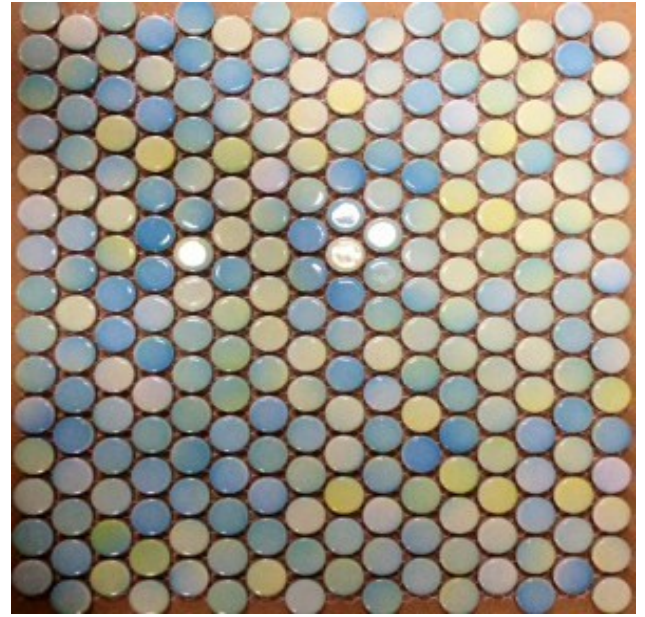

penny round multi

DEEP SEA BLUE MIX GLOSS
PENNY ROUND
NC224986

MIX GLOSS
PENNY ROUND
NC224988

OCEAN MIX BLUE GLOSS
PENNY ROUND
NC224986

SKY BLUE MIX GLOSS
PENNY ROUND
NC224989

NB: colours are depicted as accurately as printing process allows. **All quotes, samples, enquiries and sales are made subject to our standard conditions published in detail at www.tilemob.com.au/conditions. E.&O.E.**