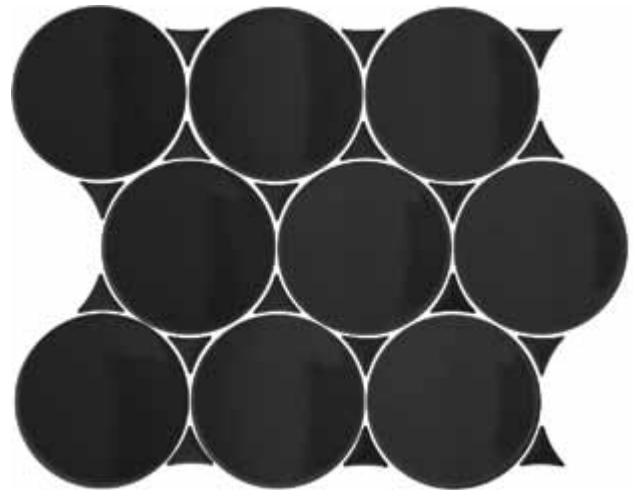

circle series

NC223737

BLANCO GLOSS CIRCLES 100mm

NC223738

EBONY GLOSS CIRCLES 100mm

NB: colours are depicted as accurately as printing process allows. **All quotes, samples, enquiries and sales are made subject to our standard conditions published in detail at www.tilemob.com.au/conditions. E.&O.E.**