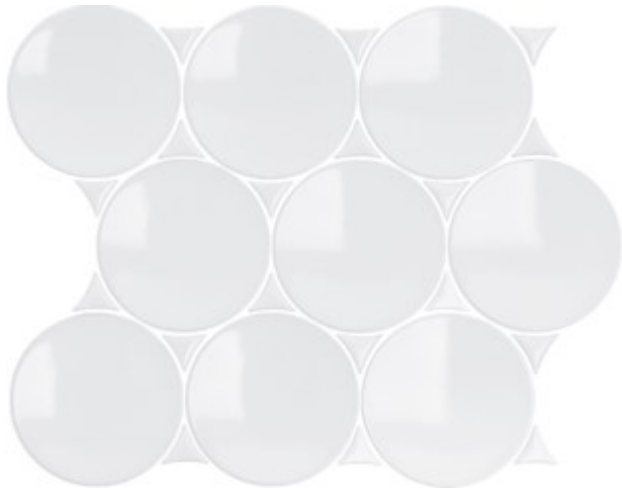

diamond series

The DIAMOND and CIRCLE mosaic collections by The Tile Mob Pty Ltd are two NEW ranges of decorative wall treatments in glossy, oversized geometric shapes. These porcelain mesh-backed mosaics create amazing statements in bathrooms, kitchens and feature walls in both domestic and commercial applications alike. Visit our [Brisbane Tile Showroom](#) or contact us at: sales@tilemob.com.au or Ph: (07) 3355 5055 for more information.

NC223734

BLANCO TRI COLOUR GLOSS DIAMONDS 85x145mm

NC223736

COAL TRI COLOUR GLOSS DIAMONDS 85x145mm

NB: colours are depicted as accurately as printing process allows. **All quotes, samples, enquiries and sales are made subject to our standard conditions published in detail at www.tilemob.com.au/conditions. E.&O.E.**

circle series

NC223737

BLANCO GLOSS CIRCLES 100mm

NC223738

EBONY GLOSS CIRCLES 100mm

NB: colours are depicted as accurately as printing process allows. **All quotes, samples, enquiries and sales are made subject to our standard conditions published in detail at www.tilemob.com.au/conditions. E.&O.E.**