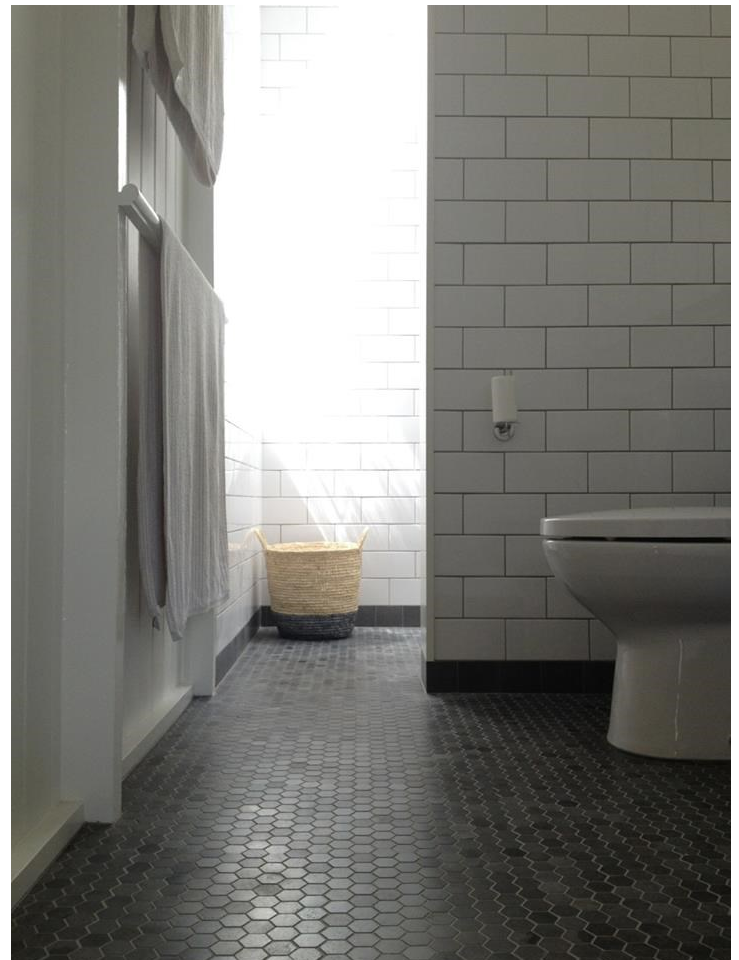

bluestone hex

Honed bluestone hexagonal mosaic

ALL NATURAL STONE

Element size 30x34x10

Sheet size 305x310

NC225420

NB: colours are depicted as accurately as printing process allows. **All quotes, samples, enquiries and sales are made subject to our standard conditions published in detail at www.tilemob.com.au/conditions. E.&O.E.**