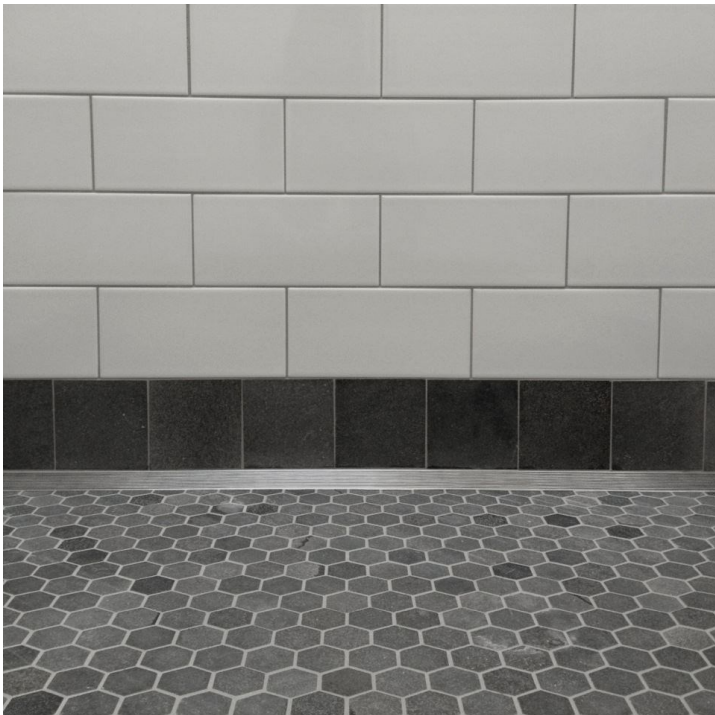

bluestone hex

Honed bluestone hexagonal mosaic

ALL NATURAL STONE

Element size 30x34x10

Sheet size 305x310

NC225420

NB: colours are depicted as accurately as printing process allows. **All quotes, samples, enquiries and sales are made subject to our standard conditions published in detail at www.tilemob.com.au/conditions. E.&O.E.**