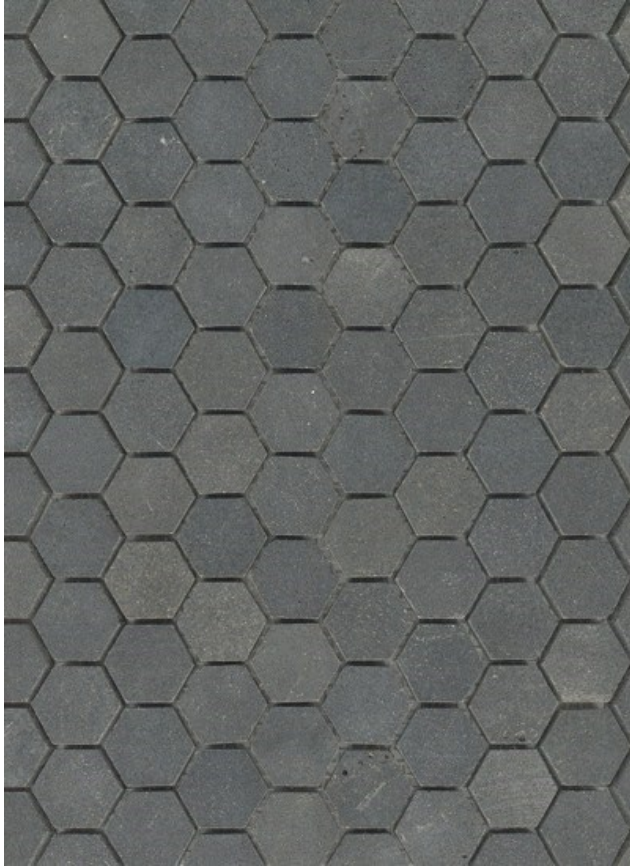

bluestone hex

Honed bluestone hexagonal mosaic

ALL NATURAL STONE

Element size 30x34x10

Sheet size 305x310

NC225420

NB: colours are depicted as accurately as printing process allows. **All quotes, samples, enquiries and sales are made subject to our standard conditions published in detail at www.tilemob.com.au/conditions. E.&O.E.**