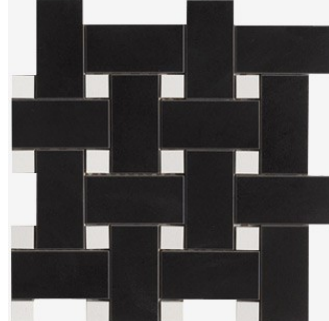

basketweave series

The Tile Mob is now showcasing an exciting new range of basket weave tiles in our [Brisbane tile shop](#). This series of Italian porcelain mosaics will provide **impact with elegance** whenever a black and white theme is required. Whether you combine the matching 47x47mm square mosaics as a perimeter infill or apply the basketweave pattern fully to the entire floor without bordering, your project is sure to inspire. Used from Victorian times though to the Art Deco period, basketweave mosaic tiles are now making a resurgence in numerous quality, designer projects around the world.

Basketweave mosaics can be co-ordinated with our range of [white subway wall tiles](#), and feature a matt-finish, nonporous glazed surface. Historic or modern houses, restaurants or bars can all benefit from a 'touch of basketweave'!

For more information, contact our [Mitchelton showroom](#) on (07) 3355 5055 or email to: sales@tilemob.com.au

NC214045

47x47mm MATT BLACK MOSAIC
300x300mm SHEET

NC214042

BASKETWEAVE WHITE WITH BLACK
INTERLOCKING MATT MOSAIC
97x47/22x22mm on 300x300mm SHEET

NC214043

BASKETWEAVE BLACK WITH WHITE
INTERLOCKING MATT MOSAIC
97x47/22x22mm on 300x300mm SHEET

NC214040

47x47mm MATT WHITE MOSAIC
300x300mm SHEET

NB: colours are depicted as accurately as printing process allows. **All quotes, samples, enquiries and sales are made subject to our standard conditions published in detail at www.tilemob.com.au/conditions. E.&O.E.**