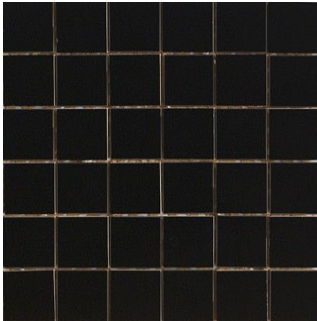

basketweave series

The Tile Mob is now showcasing an exciting new range of basket weave tiles in our [Brisbane tile shop](#). This series of Italian porcelain mosaics will provide **impact with elegance** whenever a black and white theme is required. Whether you combine the matching 47x47mm square mosaics as a perimeter infill or apply the basketweave pattern fully to the entire floor without bordering, your project is sure to inspire. Used from Victorian times though to the Art Deco period, basketweave mosaic tiles are now making a resurgence in numerous quality, designer projects around the world.

Basketweave mosaics can be co-ordinated with our range of [white subway wall tiles](#), and feature a matt-finish, nonporous glazed surface. Historic or modern houses, restaurants or bars can all benefit from a 'touch of basketweave'!

For more information, contact our [Mitchelton showroom](#) on (07) 3355 5055 or email to: sales@tilemob.com.au

NC214045

47x47mm MATT BLACK MOSAIC
300x300mm SHEET

NC214042

BASKETWEAVE WHITE WITH BLACK
INTERLOCKING MATT MOSAIC
97x47/22x22mm on 300x300mm SHEET

NC214043

BASKETWEAVE BLACK WITH WHITE
INTERLOCKING MATT MOSAIC
97x47/22x22mm on 300x300mm SHEET

NC214040

47x47mm MATT WHITE MOSAIC
300x300mm SHEET

NB: colours are depicted as accurately as printing process allows. **All quotes, samples, enquiries and sales are made subject to our standard conditions published in detail at www.tilemob.com.au/conditions. E.&O.E.**