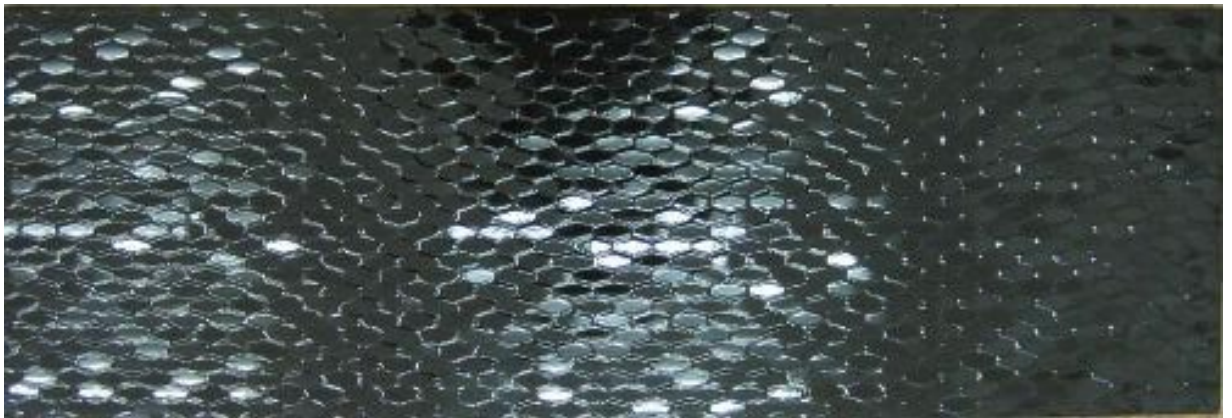

shark skin series walls

Ruby
NC226616
300x900mm

Negro
NC225657
300x900mm

NB: colours are depicted as accurately as printing process allows. **All quotes, samples, enquiries and sales are made subject to our standard conditions published in detail at www.tilemob.com.au/conditions. E.&O.E.**

www.tilemob.com.au

shark skin series walls

Ice
NC225656
300x600mm

Silver
NC225658
300x600mm

NB: colours are depicted as accurately as printing process allows. **All quotes, samples, enquiries and sales are made subject to our standard conditions published in detail at www.tilemob.com.au/conditions. E.&O.E.**