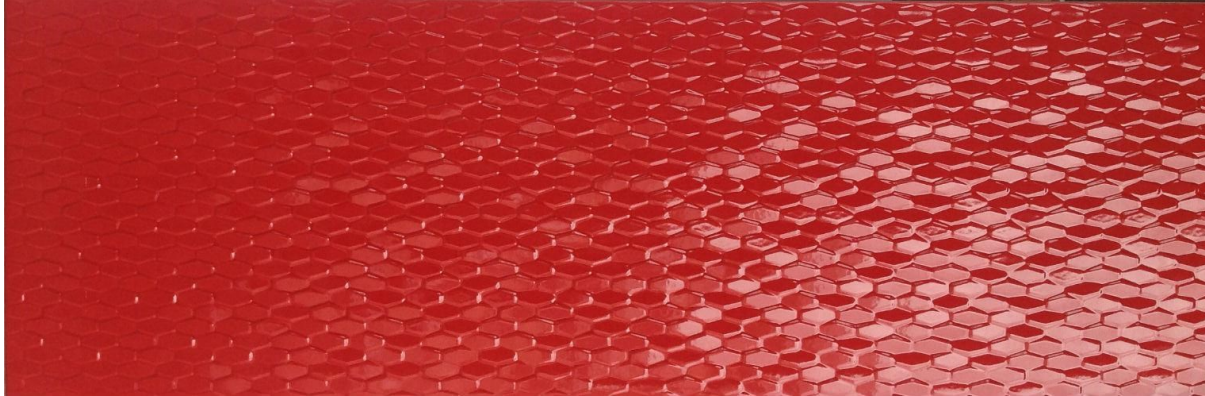

shark skin series walls

Ruby
NC226616
300x900mm

Negro
NC225657
300x900mm

NB: colours are depicted as accurately as printing process allows. **All quotes, samples, enquiries and sales are made subject to our standard conditions published in detail at www.tilemob.com.au/conditions. E.&O.E.**

www.tilemob.com.au

shark skin series walls

Ice
NC225656
300x600mm

Silver
NC225658
300x600mm

NB: colours are depicted as accurately as printing process allows. **All quotes, samples, enquiries and sales are made subject to our standard conditions published in detail at www.tilemob.com.au/conditions. E.&O.E.**