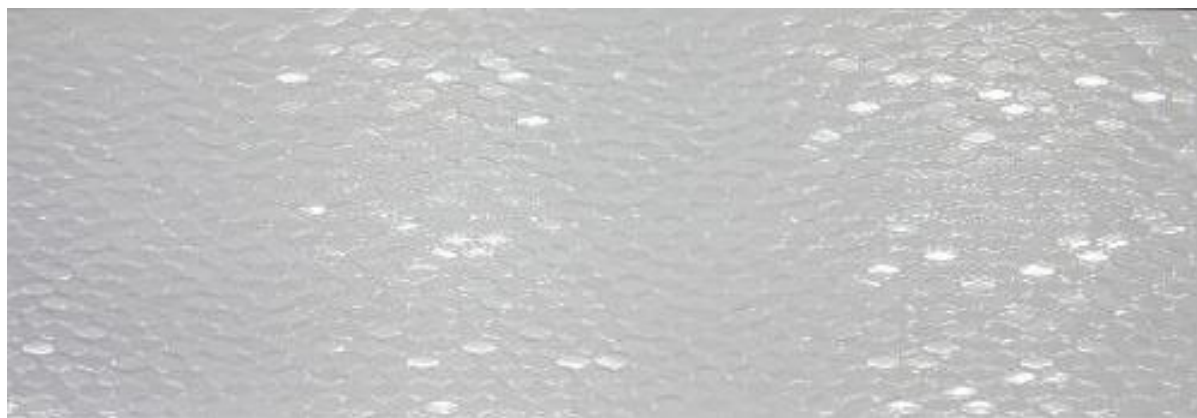

shark skin series walls

Ruby
NC226616
300x900mm

Negro
NC225657
300x900mm

NB: colours are depicted as accurately as printing process allows. **All quotes, samples, enquiries and sales are made subject to our standard conditions published in detail at www.tilemob.com.au/conditions. E.&O.E.**

www.tilemob.com.au

shark skin series walls

Ice
NC225656
300x600mm

Silver
NC225658
300x600mm

NB: colours are depicted as accurately as printing process allows. **All quotes, samples, enquiries and sales are made subject to our standard conditions published in detail at www.tilemob.com.au/conditions. E.&O.E.**