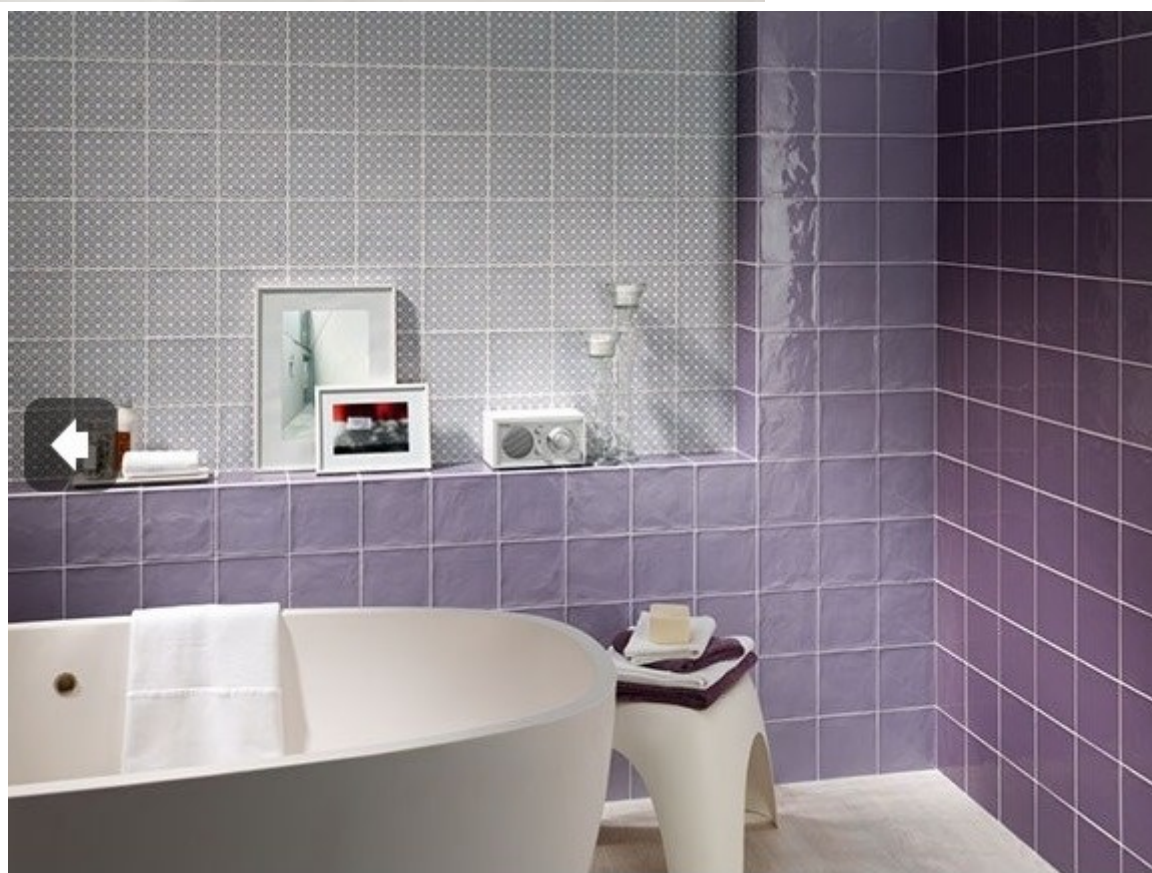

# vecchio gloss series

150x150mm wall

The  
**TILE MOB**  
The Ultimate Tile Source

NB: colours are depicted as accurately as printing process allows. **All quotes, samples, enquiries and sales are made subject to our standard conditions published in detail at [www.tilemob.com.au/conditions](http://www.tilemob.com.au/conditions). E.&O.E.**