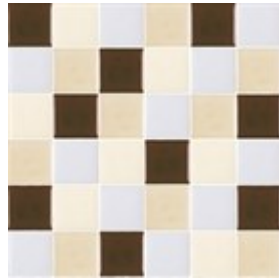

provincial series

NB: colours are depicted as accurately as printing process allows. **All quotes, samples, enquiries and sales are made subject to our standard conditions published in detail at www.tilemob.com.au/conditions. E.&O.E.**

For further information, contact our commercial division on **PH (07) 3355 5055** or e-mail: sales@tilemob.com.au

The Tile Mob Pty Ltd ABN 95 069 987 524

► **tiles** ► **stone** ► **mosaics** ► **slate** ► **terracotta**