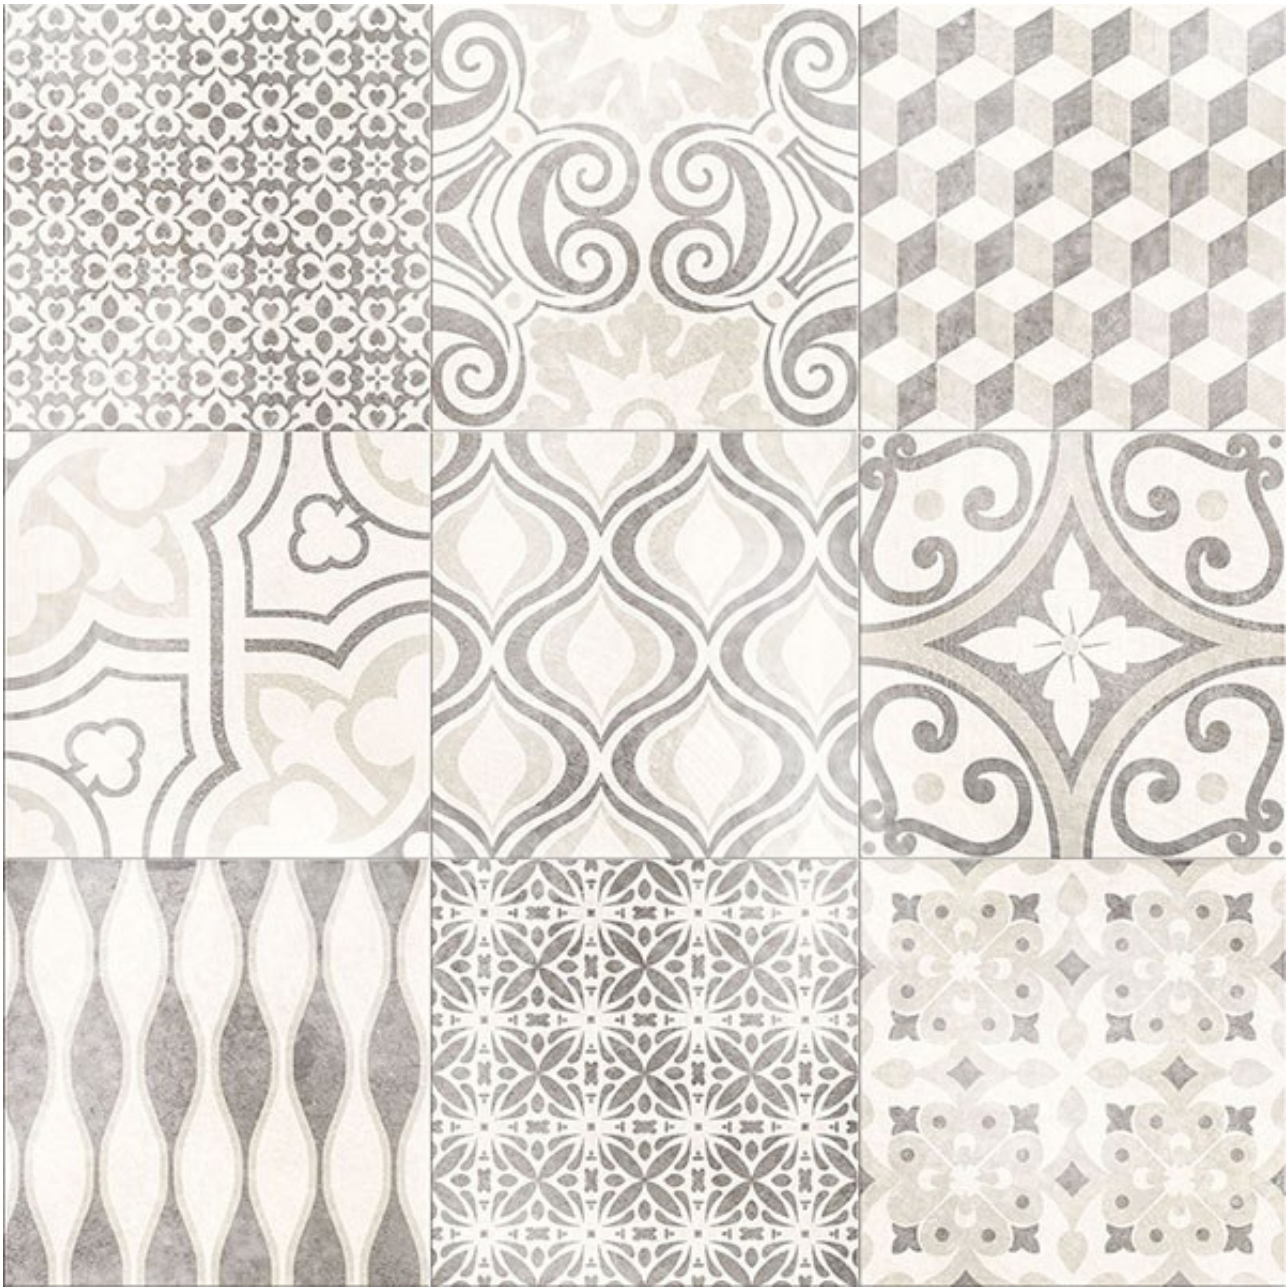

grafico bianco

encaustic look

NC226959

300x300mm Matt-glazed porcelain

Rating: P2

NB: colours are depicted as accurately as printing process allows. **All quotes, samples, enquiries and sales are made subject to our standard conditions published in detail at www.tilemob.com.au/conditions. E.&O.E.**

For further information, contact our commercial division on **PH (07) 3355 5055** or e-mail: sales@tilemob.com.au

The Tile Mob Pty Ltd ABN 95 069 987 524

► **tiles** ► **stone** ► **mosaics** ► **slate** ► **terracotta**