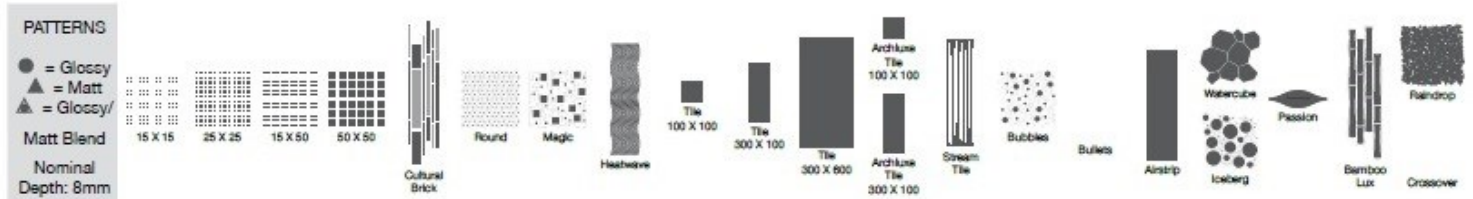

glass collection

GLASS FORMATS AVAILABLE

SINGLE COLOUR																		
ES01		●	●	●			●		●	●	●							
ES05		●							●									
ES07		●	●	●			●			●								
ES09		●							●									
ES11		●	●						●									
ES16																		
ES18		●							●									
ES21		●							●	●						●		
ES22																		
ES31		●	●	●	●		●		●	●	●							
ES32		●	●				▲		●		●			▲	●	●	●	●
ES33		●							●		●			▲	●	●	●	●
ES38/ES38S																	●	
ES39		●							●	●								
ES40		●							●									
ES41		●	●						●									
ES42							▲											
ES43																		
ES45		●	●	●	●	●	●		●	●	●		●	●	▲	▲		
ES48		●	●	●	●	●	●		●	●	●		●	●	▲	▲		
ES49		●	●	●			●		●	●			●		▲	▲		
ES56		●	●		●	●			●		●	●	●	▲	▲	●	●	●
ES57		●	●				▲		●								●	
ES58		●	●		●		▲		●		●	●	●	▲	▲	●	●	●
ES59		●	●						●									
ES60																		
ES61		●	●						●		●				●	●		●
ES64		●	●						●									
ES65																		
ES67		●	●						●									
ES68		●	●						●		●				●	●		●
ES69		●	●						●									

NB: colours are depicted as accurately as printing process allows. **All quotes, samples, enquiries and sales are made subject to our standard conditions published in detail at www.tilemob.com.au/conditions. E.&O.E.**
For further information, contact our commercial division on **PH (07) 3355 5055** or e-mail: sales@tilemob.com.au
The Tile Mob Pty Ltd ABN 95 069 987 524

► tiles ► stone ► mosaics ► slate ► terracotta