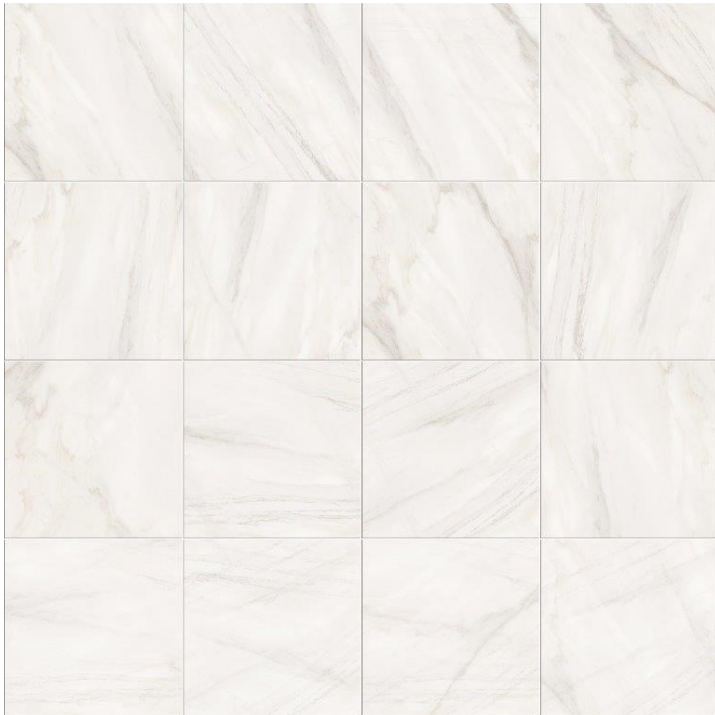

# canaletto

marble look

The  
**TILE MOB**  
The Ultimate Tile Source

Matt finish  
NC226958  
600x600mm

NB: colours are depicted as accurately as printing process allows. **All quotes, samples, enquiries and sales are made subject to our standard conditions published in detail at [www.tilemob.com.au/conditions](http://www.tilemob.com.au/conditions). E.&O.E.**  
For further information, contact our commercial division on **PH (07) 3355 5055** or e-mail: [sales@tilemob.com.au](mailto:sales@tilemob.com.au)  
The Tile Mob Pty Ltd ABN 95 069 987 524