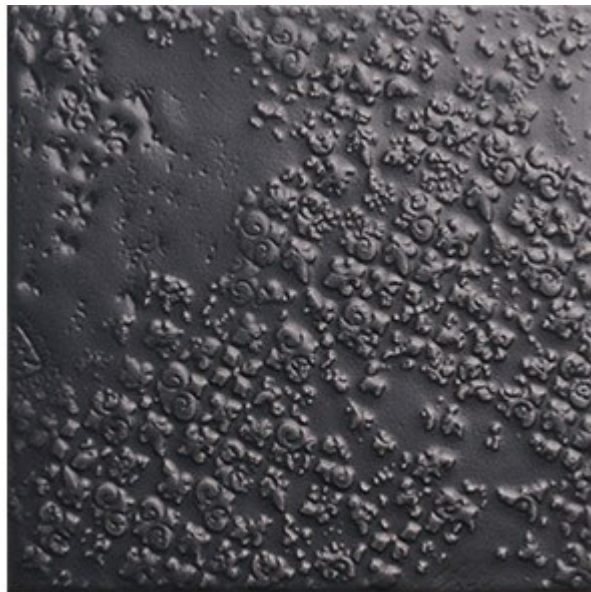

www.tilemob.com.au

filigree collection

NC226679

Nero Matt

130x130mm Wall Tiles

Boxes contain mixed designs

NB: colours are depicted as accurately as printing process allows. **All quotes, samples, enquiries and sales are made subject to our standard conditions published in detail at www.tilemob.com.au/conditions. E.&O.E.**