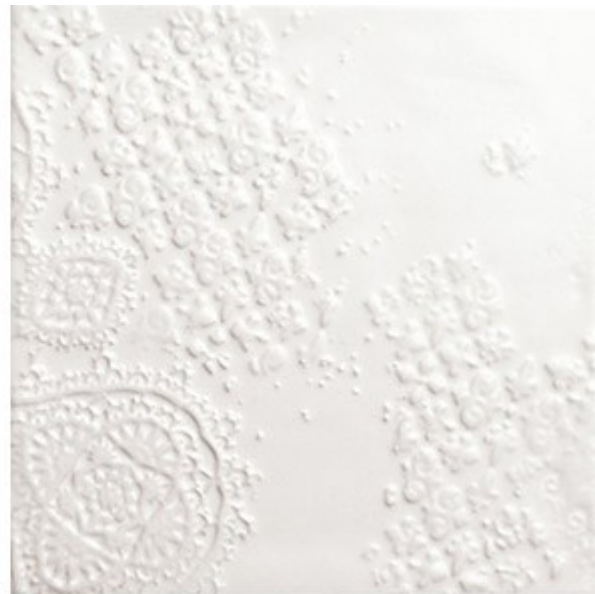

www.tilemob.com.au

filigree collection

NC226677

Snow Matt

130x130mm Wall Tiles

Boxes contain mixed designs

NB: colours are depicted as accurately as printing process allows. **All quotes, samples, enquiries and sales are made subject to our standard conditions published in detail at www.tilemob.com.au/conditions. E.&O.E.**