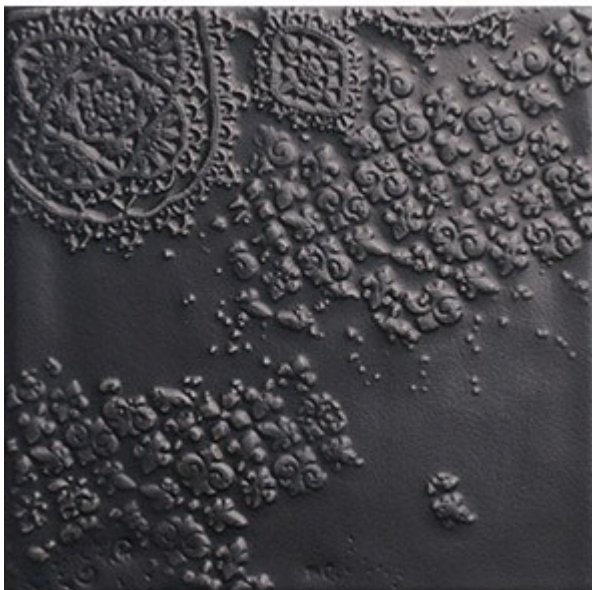

www.tilemob.com.au

filigree collection

NC226679

Nero Matt

130x130mm Wall Tiles

Boxes contain mixed designs

NB: colours are depicted as accurately as printing process allows. **All quotes, samples, enquiries and sales are made subject to our standard conditions published in detail at www.tilemob.com.au/conditions. E.&O.E.**