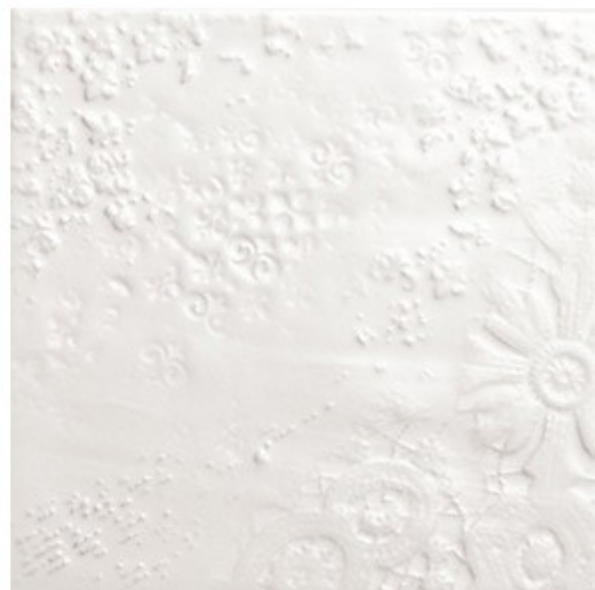

www.tilemob.com.au

filigree collection

NC226677

Snow Matt

130x130mm Wall Tiles

Boxes contain mixed designs

NB: colours are depicted as accurately as printing process allows. **All quotes, samples, enquiries and sales are made subject to our standard conditions published in detail at www.tilemob.com.au/conditions. E.&O.E.**