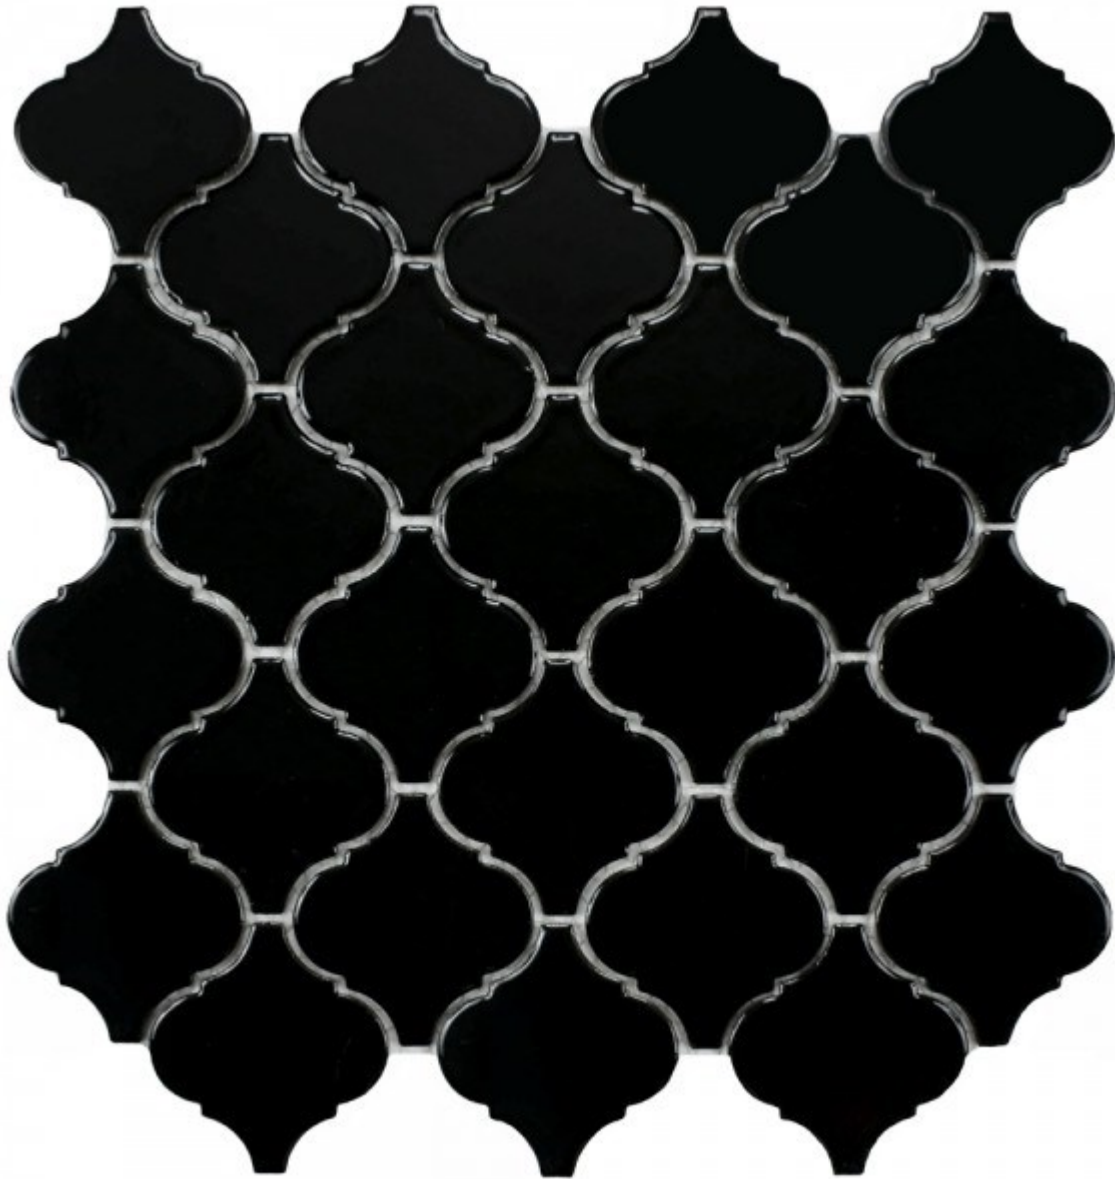

lampshade series

NERO GLOSS (wall & light-traffic floor)

78x75mm

NC224574

NERO MATT

NC224576

NB: colours are depicted as accurately as printing process allows. **All quotes, samples, enquiries and sales are made subject to our standard conditions published in detail at www.tilemob.com.au/conditions. E.&O.E.**

lampshade series

BIANCO GLOSS (wall & light-traffic floor)

78x75mm

NC 224540

BIANCO MATT

NC224575

NB: colours are depicted as accurately as printing process allows. **All quotes, samples, enquiries and sales are made subject to our standard conditions published in detail at www.tilemob.com.au/conditions. E.&O.E.**

lampshade series

GRIGIO GLOSS (wall & light-traffic floor)

78x75mm

NC225984

NB: colours are depicted as accurately as printing process allows. **All quotes, samples, enquiries and sales are made subject to our standard conditions published in detail at www.tilemob.com.au/conditions. E.&O.E.**