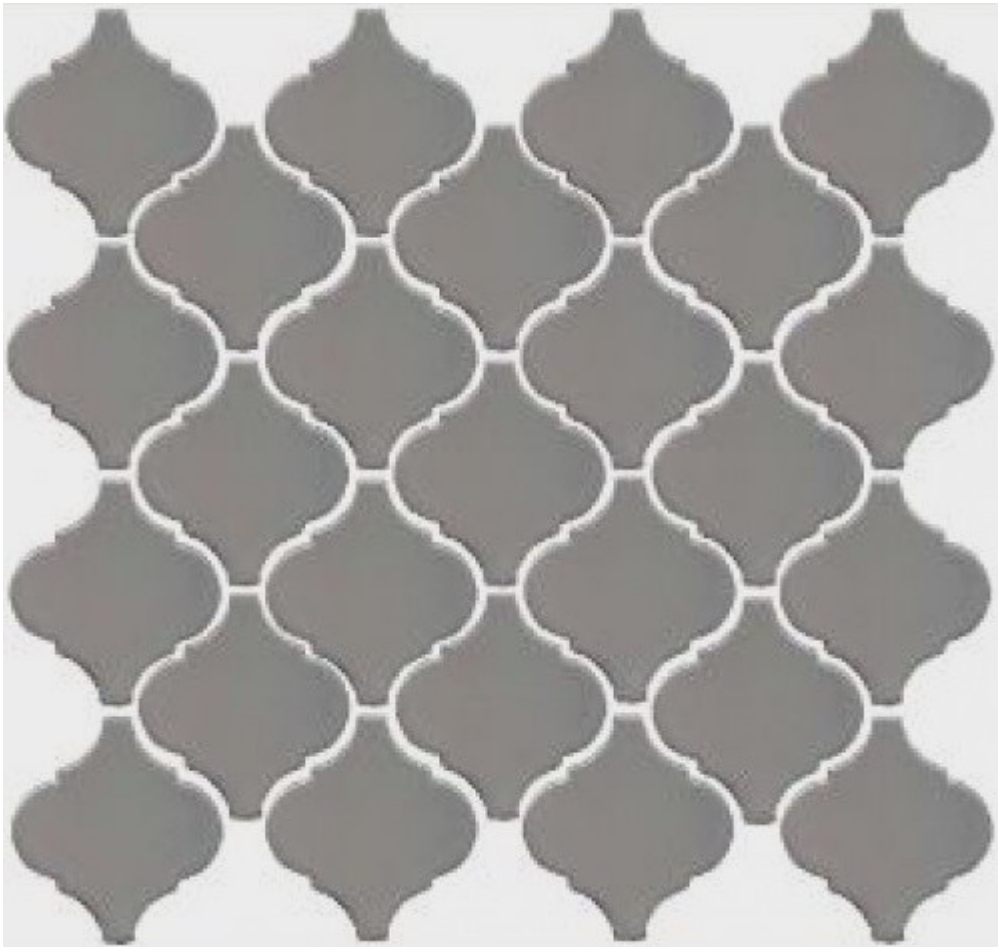

lampshade series

NERO GLOSS (wall & light-traffic floor)

78x75mm

NC224574

NERO MATT

NC224576

NB: colours are depicted as accurately as printing process allows. **All quotes, samples, enquiries and sales are made subject to our standard conditions published in detail at www.tilemob.com.au/conditions. E.&O.E.**

lampshade series

BIANCO GLOSS (wall & light-traffic floor)

78x75mm

NC 224540

BIANCO MATT

NC224575

NB: colours are depicted as accurately as printing process allows. **All quotes, samples, enquiries and sales are made subject to our standard conditions published in detail at www.tilemob.com.au/conditions. E.&O.E.**

lampshade series

GRIGIO GLOSS (wall & light-traffic floor)

78x75mm

NC225984

NB: colours are depicted as accurately as printing process allows. **All quotes, samples, enquiries and sales are made subject to our standard conditions published in detail at www.tilemob.com.au/conditions. E.&O.E.**