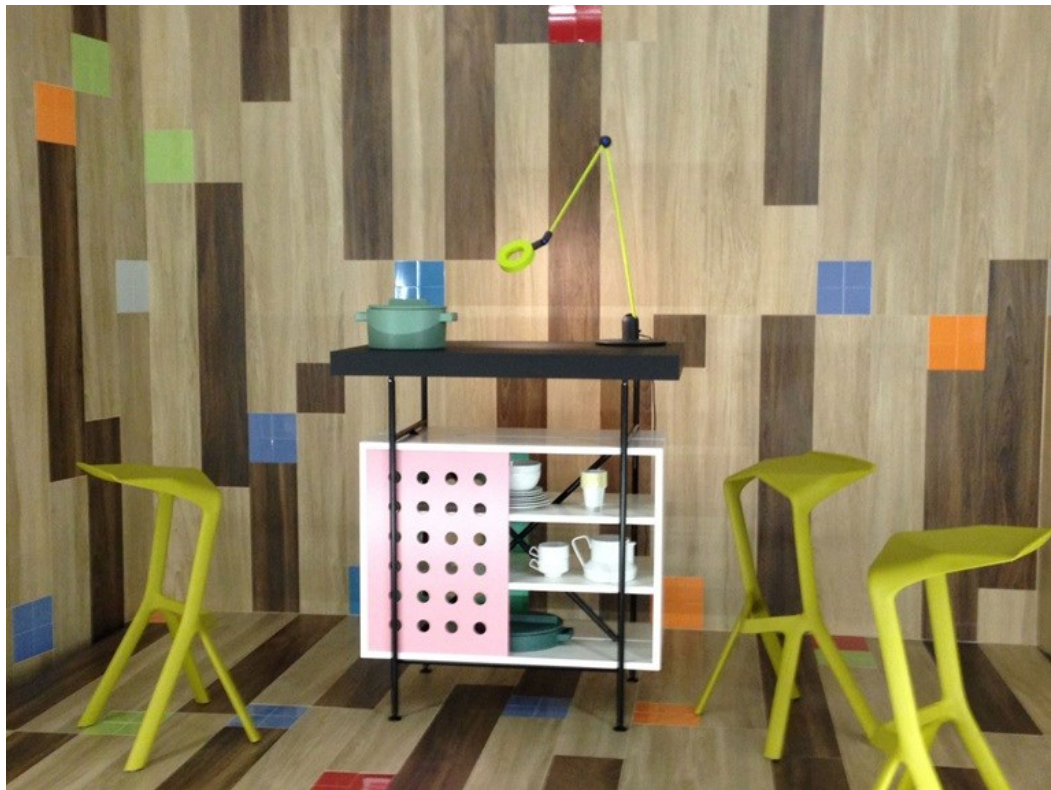

www.tilemob.com.au

designer series

wall tile

MERINO GLOSS

100x100mm

NC223486

NB: colours are depicted as accurately as printing process allows. **All quotes, samples, enquiries and sales are made subject to our standard conditions published in detail at www.tilemob.com.au/conditions. E.&O.E.**