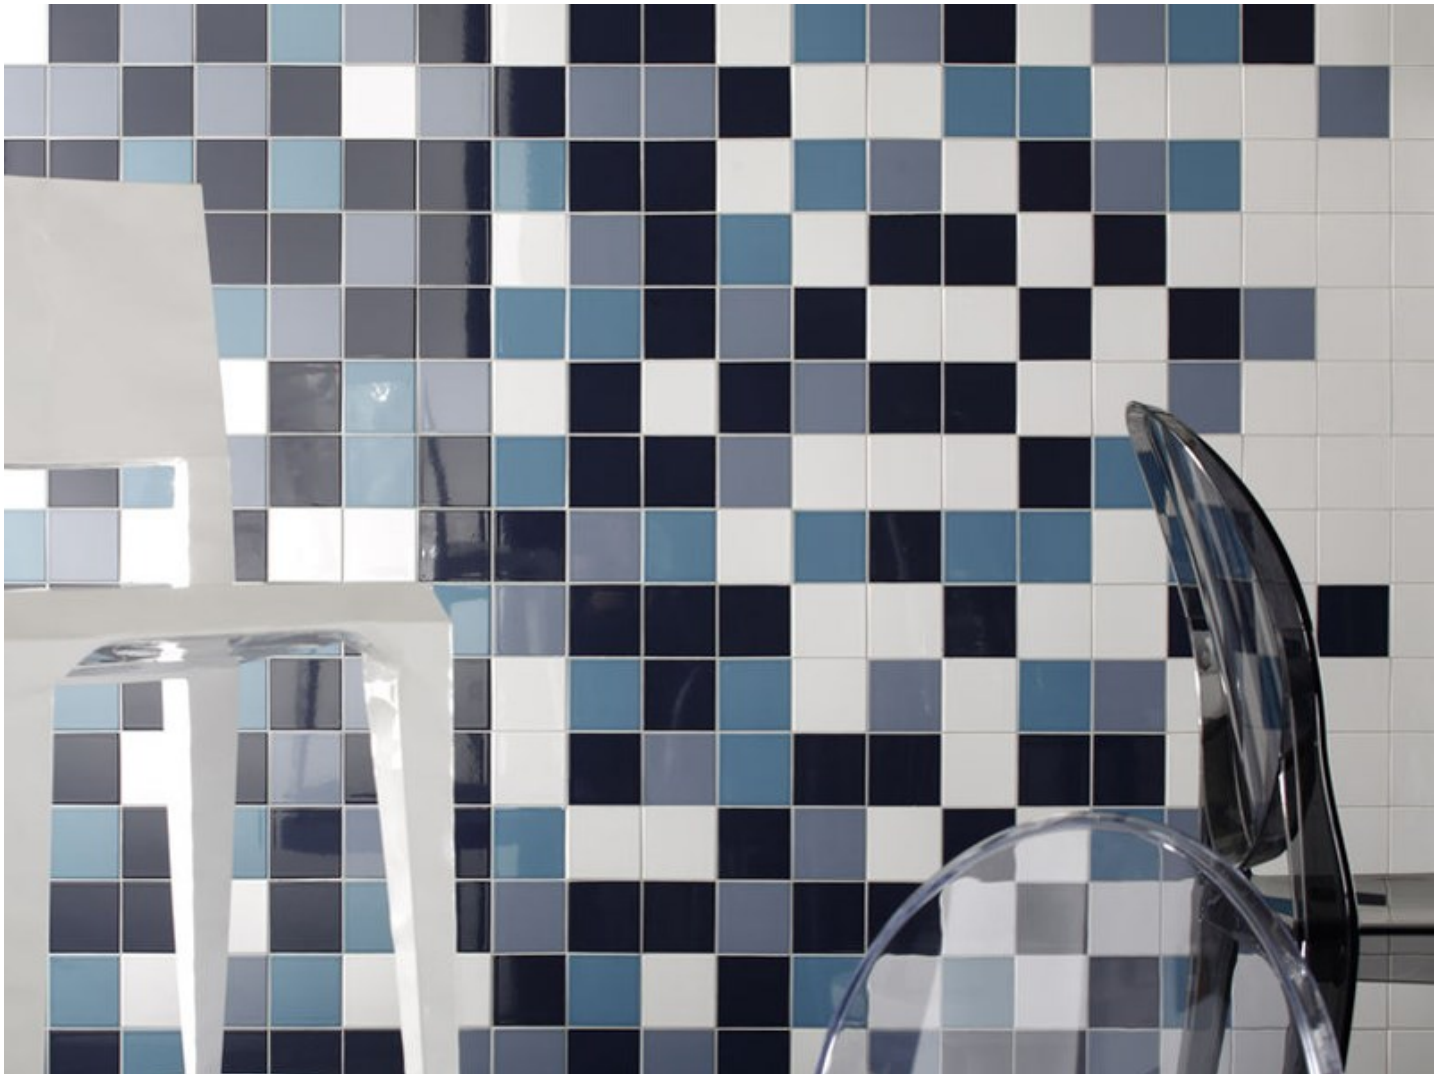

designer series

wall tile

The
TILE MOB
The Ultimate Tile Source

NB: colours are depicted as accurately as printing process allows. **All quotes, samples, enquiries and sales are made subject to our standard conditions published in detail at www.tilemob.com.au/conditions. E.&O.E.**

For further information, contact our commercial division on **PH (07) 3355 5055** or e-mail: sales@tilemob.com.au

The Tile Mob Pty Ltd ABN 95 069 987 524

► tiles ► stone ► mosaics ► slate ► terracotta

www.tilemob.com.au