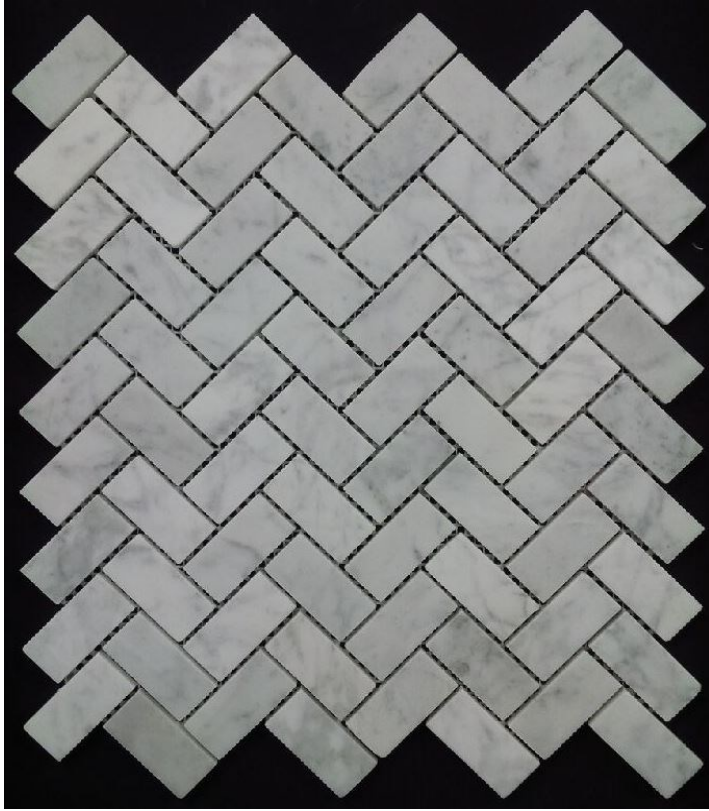

carrara herringbone

2.3x4.8 HERRINGBONE
CARRARA HONED MOSAIC (8mm)
280x318mm sheet size
NC225564

NB: colours are depicted as accurately as printing process allows. **All quotes, samples, enquiries and sales are made subject to our standard conditions published in detail at www.tilemob.com.au/conditions. E.&O.E.**