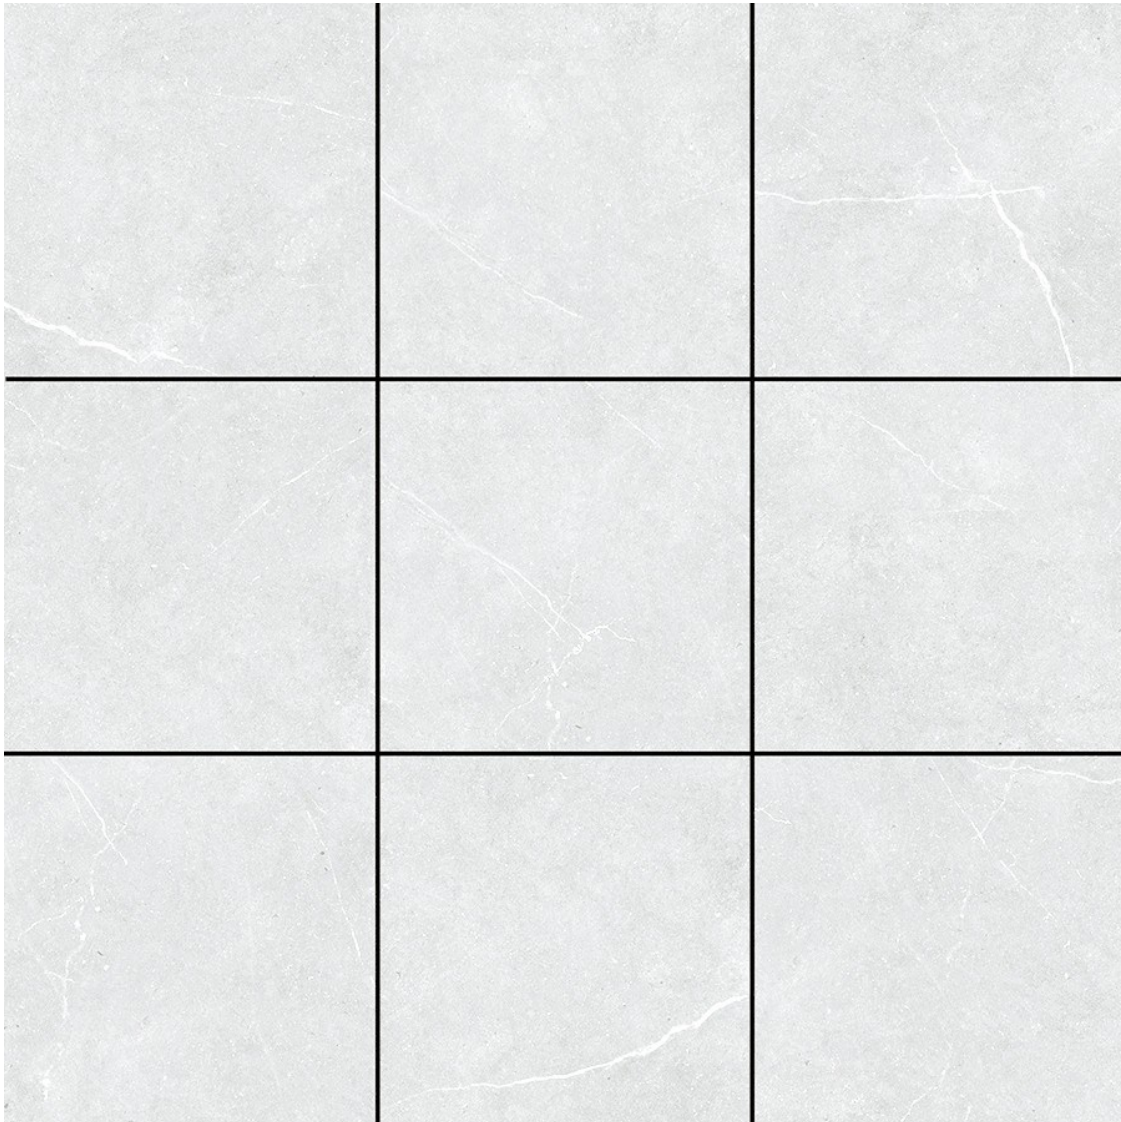

vein stone

porcelain tile

SNOWDRIFT

MATT

Rating: X Pendulum P3

300x300mm NC226159

300x600mm NC226161

600x600mm NC226160