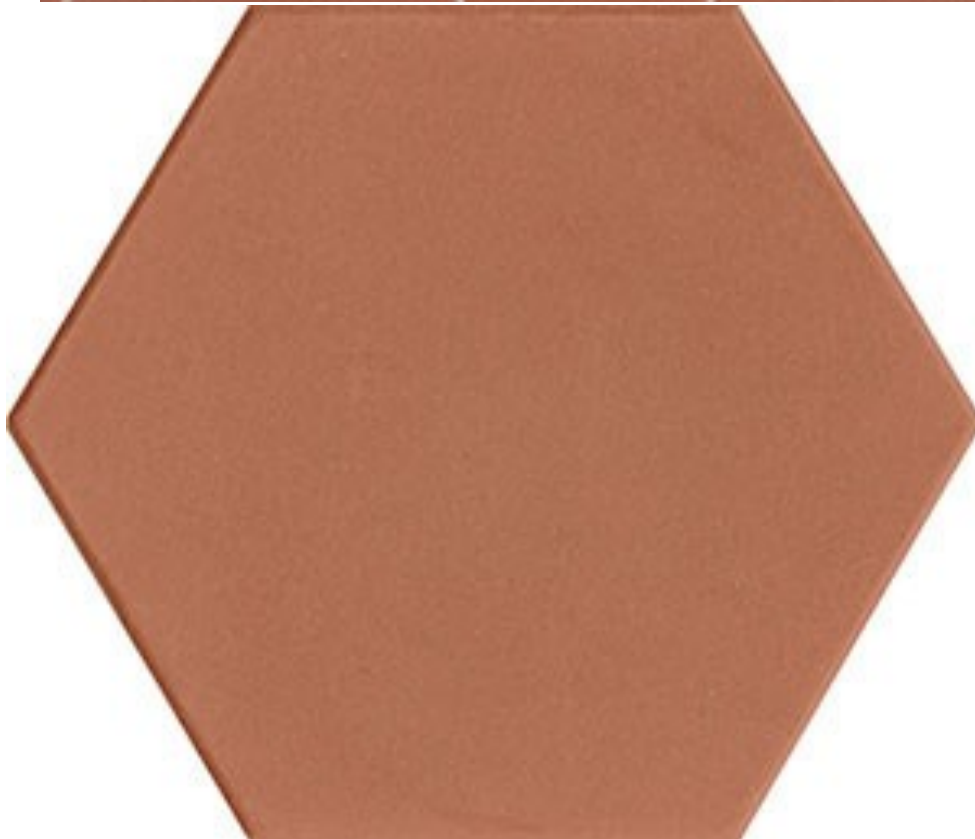

cotto toscano

unglazed

Cotto Matt
Hexastyle Toscano
NC225133
150x170mm

NB: colours are depicted as accurately as printing process allows. **All quotes, samples, enquiries and sales are made subject to our standard conditions published in detail at www.tilemob.com.au/conditions. E.&O.E.**
For further information, contact our commercial division on **PH (07) 3355 5055** or e-mail: sales@tilemob.com.au
The Tile Mob Pty Ltd ABN 95 069 987 524

► tiles ► stone ► mosaics ► slate ► terracotta

www.tilemob.com.au

cotto toscano

unglazed

The
TILE
MOB
The Ultimate Tile Source

Cotto Matt
Arabesque Toscano
NC225132
150x150mm

NB: colours are depicted as accurately as printing process allows. **All quotes, samples, enquiries and sales are made subject to our standard conditions published in detail at www.tilemob.com.au/conditions. E.&O.E.**