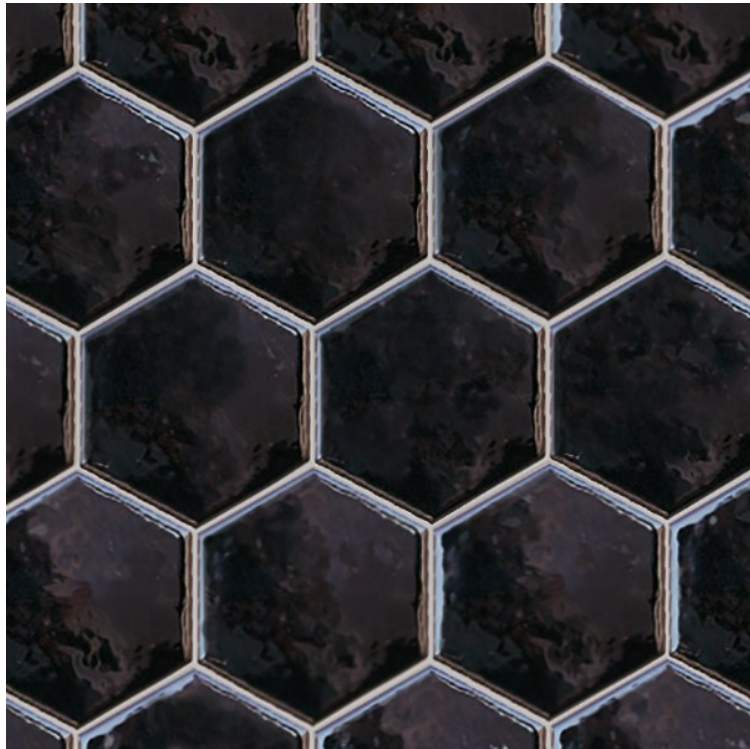

hexagonal max

NC225516
175X200mm
NERO GLOSS
HEXAGONAL

NC225517
175X200mm
BLACK MATT
HEXAGONAL