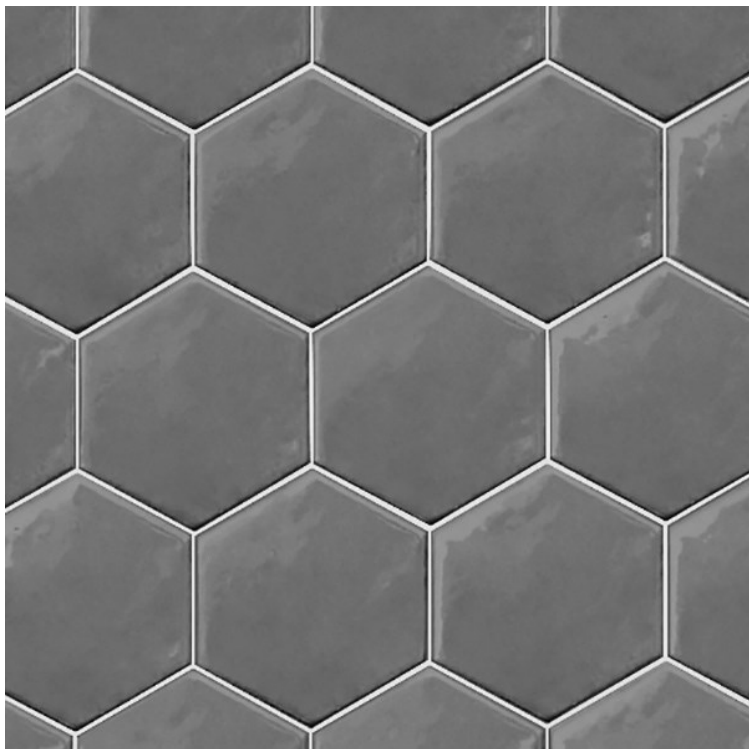

www.tilemob.com.au

hexagonal max

NC225514
175X200mm
ASH GLOSS
HEXAGONAL

NC225515
175X200mm
STORM GLOSS
HEXAGONAL

NB: colours are depicted as accurately as printing process allows. **All quotes, samples, enquiries and sales are made subject to our standard conditions published in detail at www.tilemob.com.au/conditions. E.&O.E.**